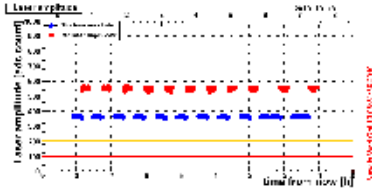

### Sequence validation

### GP18 action duration