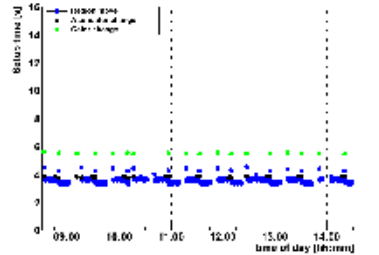

### Sequence validation

### GP18 action duration