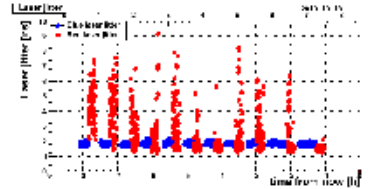

### Sequence validation

### GP18 action duration