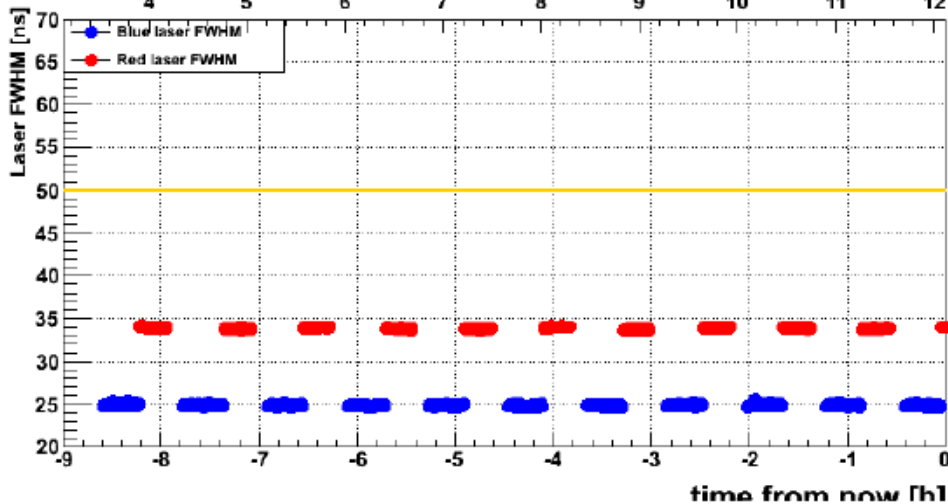

Now is Wed Jul 14 12:07:25 2010

Now is Wed Jul 14 12:07:25 2010

Laser jitter

2010\_07\_14

Now is Wed Jul 14 12:07:25 2010

Laser FWHM

Now is Wed Jul 14 12:07:25 2010

Laser timing