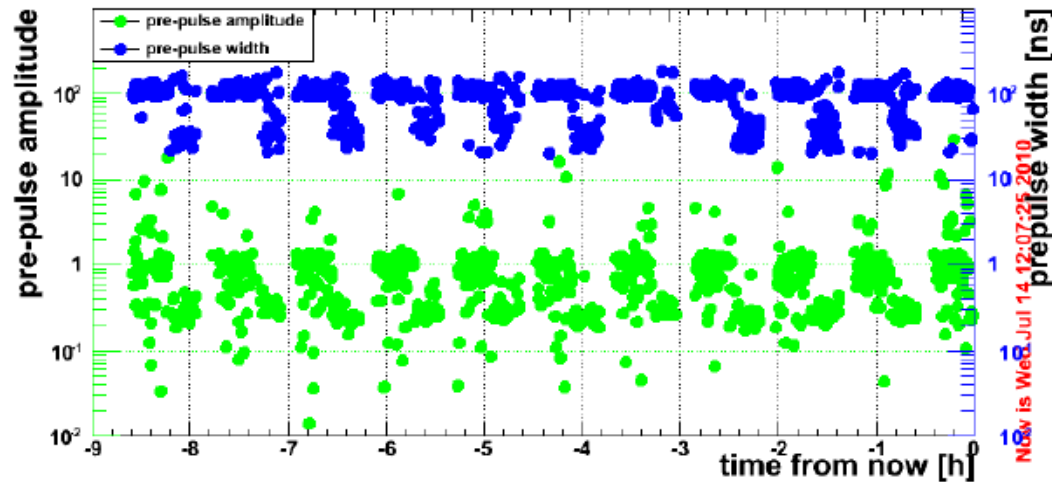

Now is Wed Jul 14 12:07:25 2010

Now is Wed Jul 14 12:07:25 2010

Laser jitter

2010\_07\_14

Now is Wed Jul 14 12:07:25 2010

Laser FWHM

Now is Wed Jul 14 12:07:25 2010

Laser timing

2010\_07\_14

Pre-pulse search

Now is Wed Jul 14 12:07:25 2010

Now is Wed Jul 14 12:07:25 2010