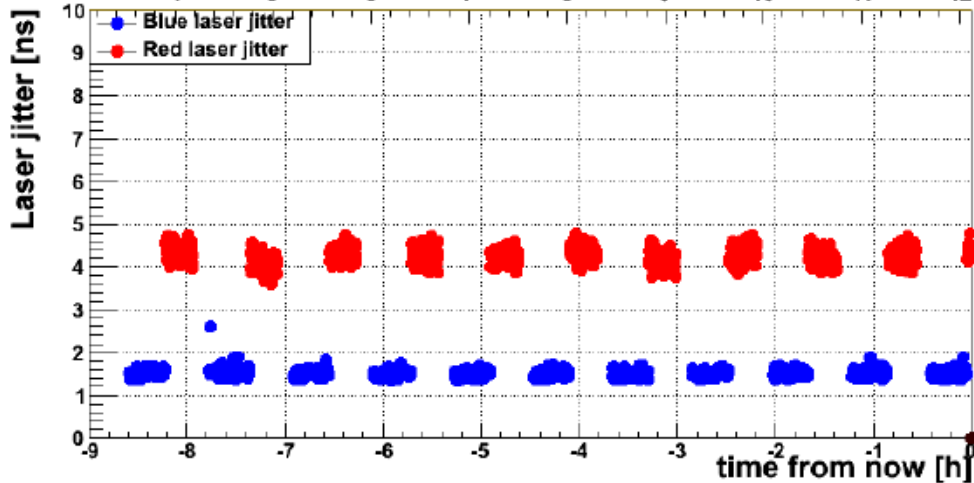

Now is Wed Jul 14 12:07:25 2010

Now is Wed Jul 14 12:07:25 2010

Laser jitter

2010\_07\_14

Now is Wed Jul 14 12:07:25 2010

Laser FWHM

Now is Wed Jul 14 12:07:25 2010

Laser timing