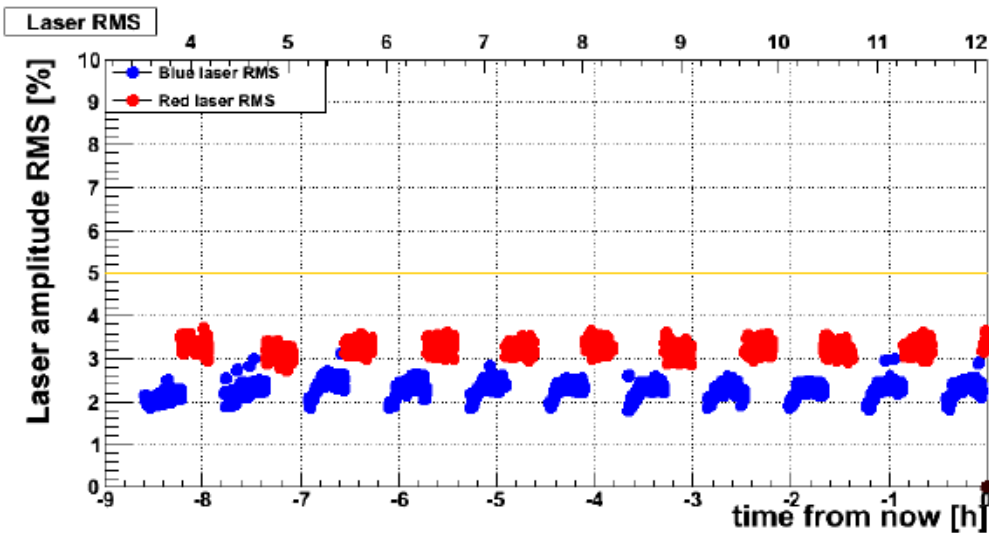

Now is Wed Jul 14 12:07:25 2010

Now is Wed Jul 14 12:07:25 2010

Laser jitter

2010\_07\_14

Now is Wed Jul 14 12:07:25 2010

Laser FWHM

Now is Wed Jul 14 12:07:25 2010

Laser timing

2010\_07\_14

Pre-pulse search

Now is Wed Jul 14 12:07:25 2010

Now is Wed Jul 14 12:07:25 2010