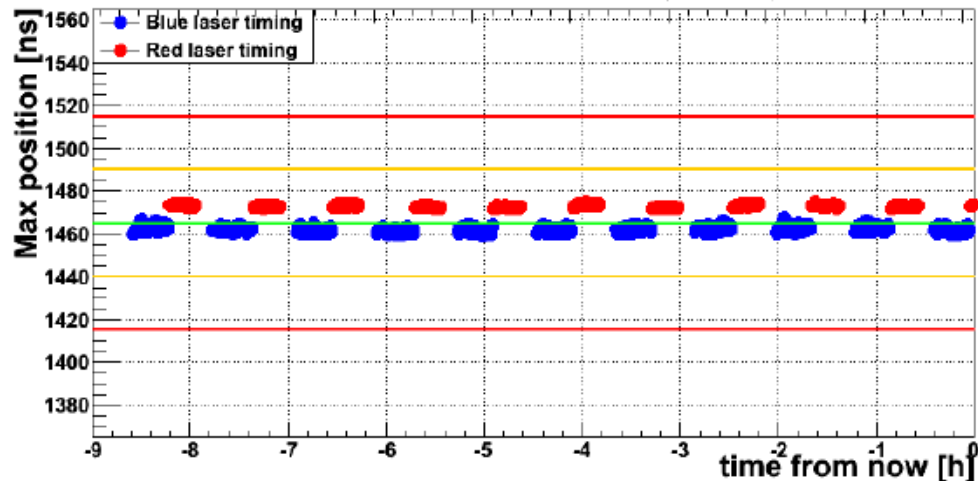

Laser timing

2010_07_14

Pre-pulse search