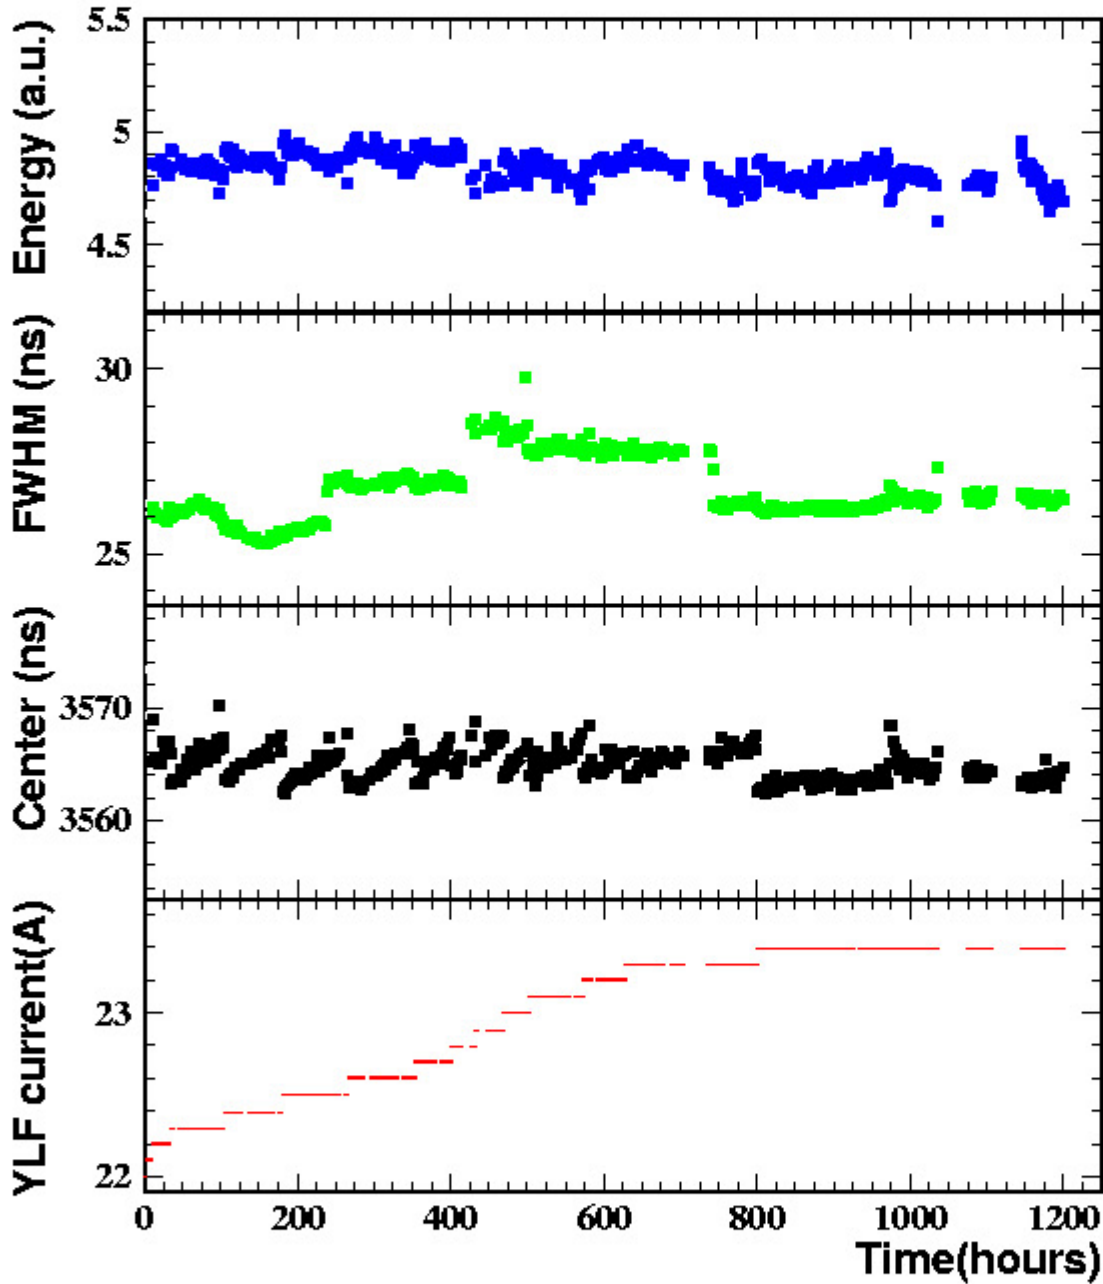

8Sept-30Oct, TiS-2, 440nm

8Sept-30Oct, TiS-3, 789nm