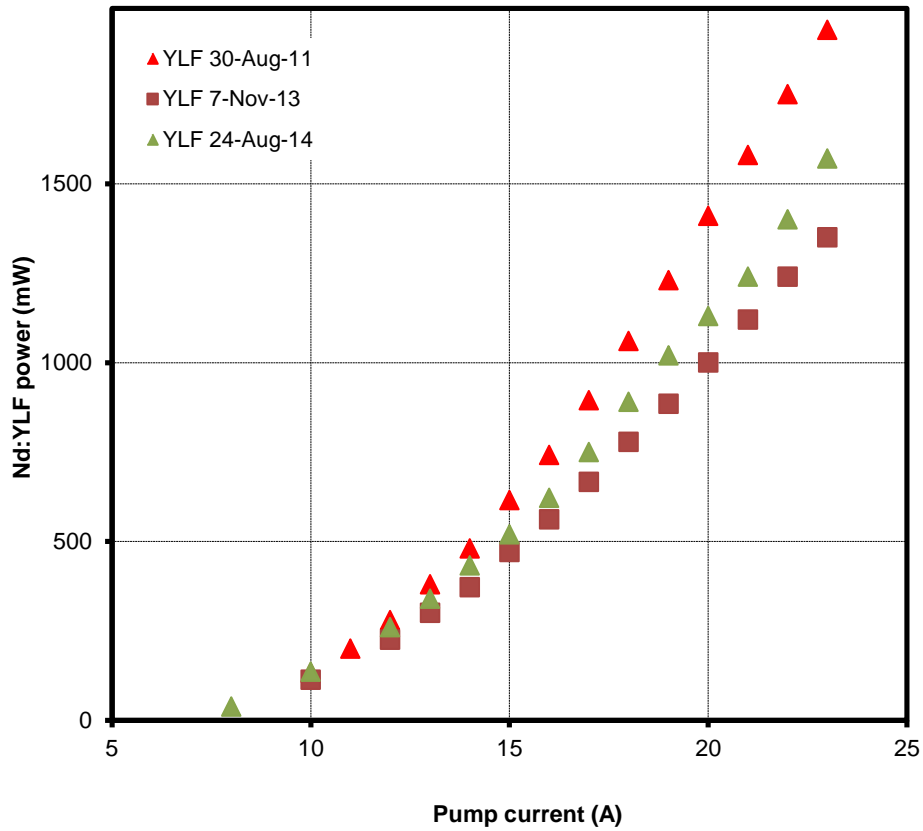

Laser3

New lamp ETM=55177hrs

New logic unit from Laser1 because no more control of current

Nd:YLF LASERS 3

Nd:YLF LASER PUMPED TI:S LASERS 3