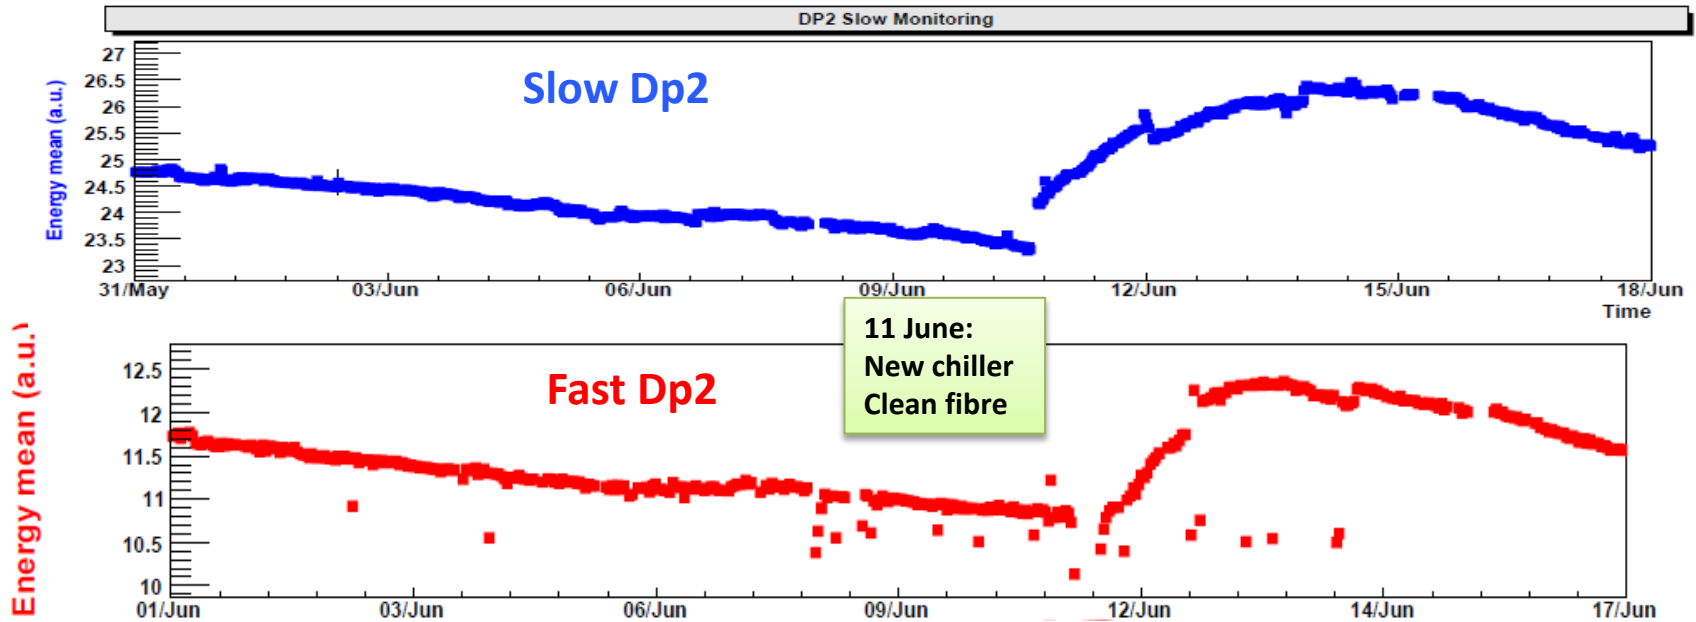

# Slow / Fast JUNE

- ✓ Ta chiller stable at 24 C +/-0.1
- ✓ Tdiode stable at 31 C +/-0.1
- ✓ T Room stable: