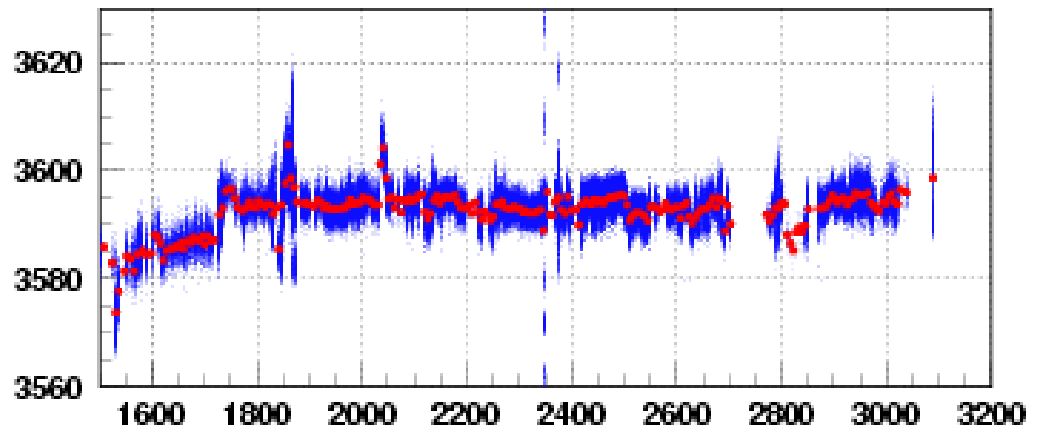

Laser Performance 2007 H4

Fast FWHM Sept-Nov 2007

Fast FWHM Sept-Nov 2007

Pump Current Sept-Nov 2007

TIS_FWHM Sept-Nov 2007

TIS_ENGY Sept-Nov 2007

TIS_CTRG Sept-Nov 2007

TIS_ENGY Sept-Nov 2007