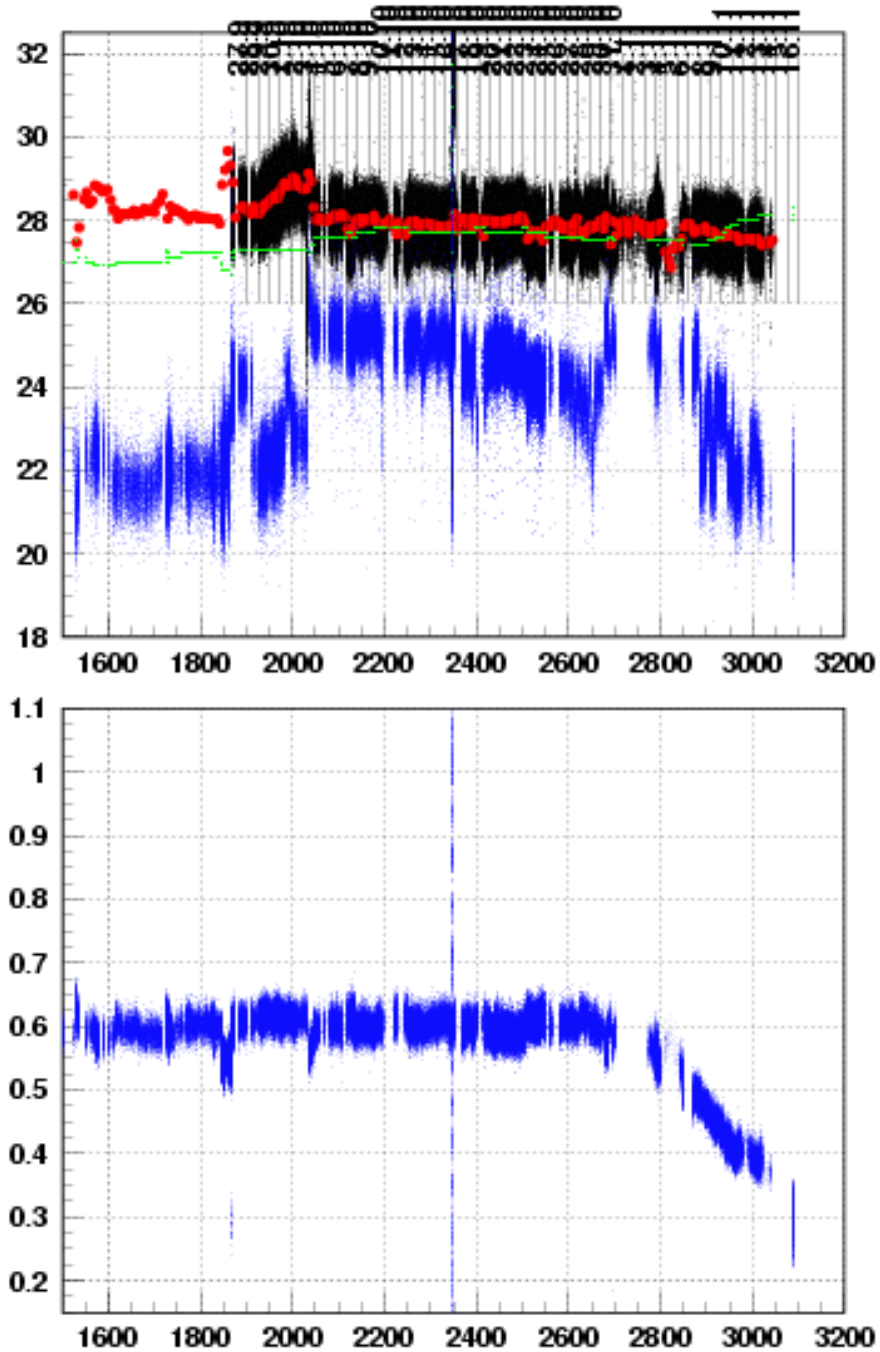

Laser Performance 2007 H4

Fast FWHM Sept-Nov 2007

Fast FWHM Sept-Nov 2007

Pump Current Sept-Nov 2007

TIS_FWHM Sept-Nov 2007

TIS_ENGY Sept-Nov 2007

TIS_CTRG Sept-Nov 2007

TIS_ENGY Sept-Nov 2007