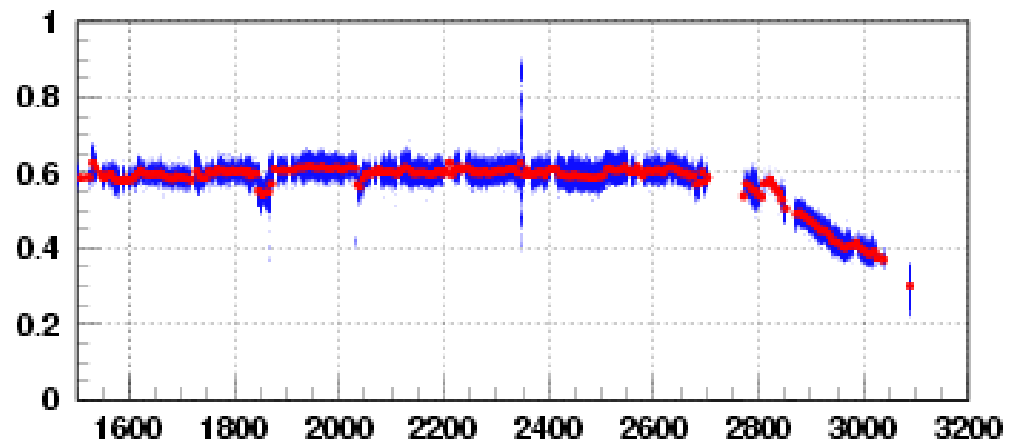

Laser Performance 2007 H4

Fast FWHM Sept-Nov 2007

Fast FWHM Sept-Nov 2007

Pump Current Sept-Nov 2007

TIS_FWHM Sept-Nov 2007

TIS_ENGY Sept-Nov 2007

TIS_CTRG Sept-Nov 2007

TIS_ENGY Sept-Nov 2007