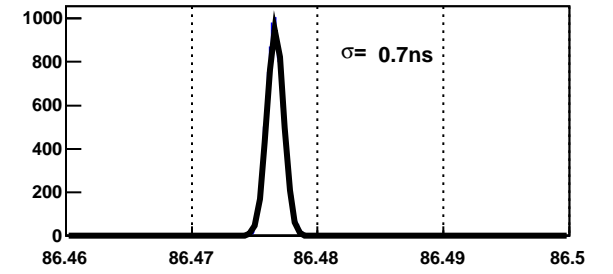

Slow Monitoring DP2-2 with B field

DP2-2 history