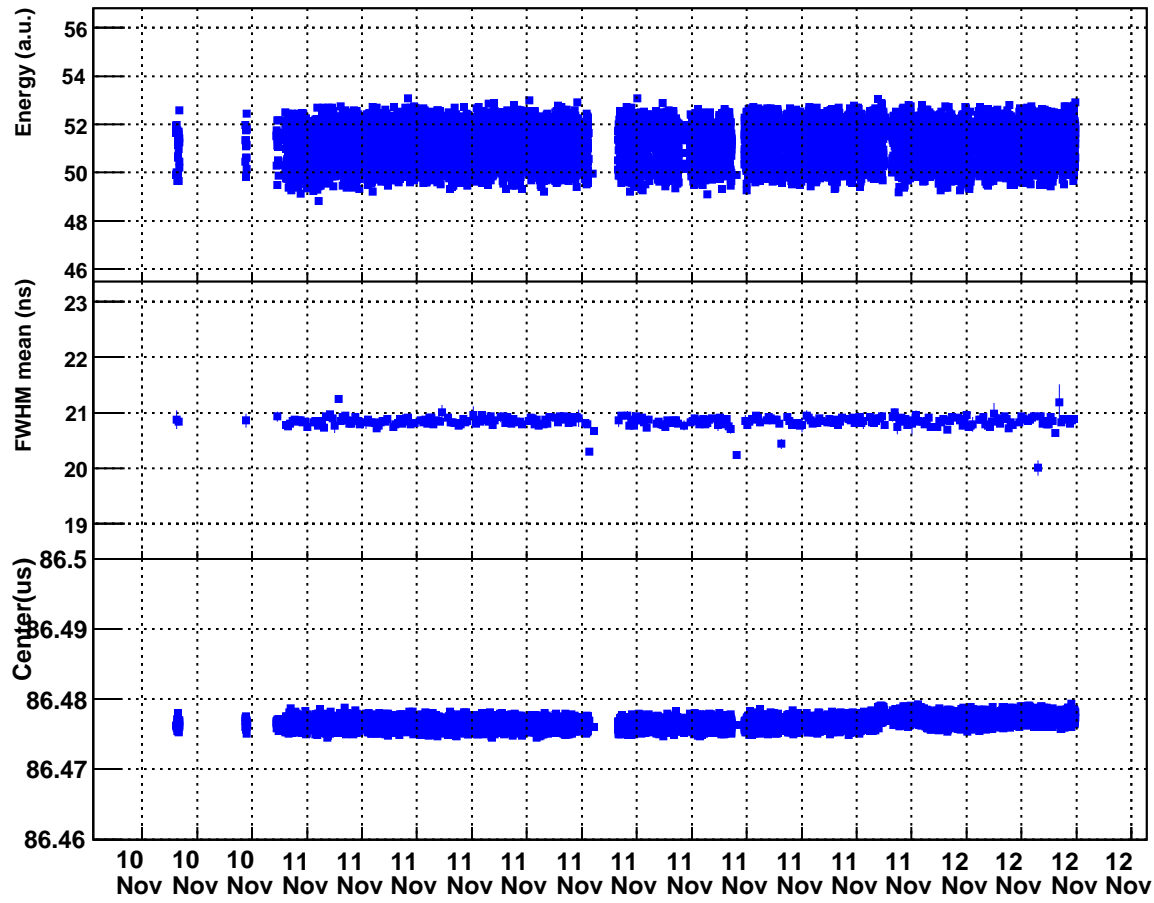

Slow Monitoring DP2-2 with B field

DP2-2 history