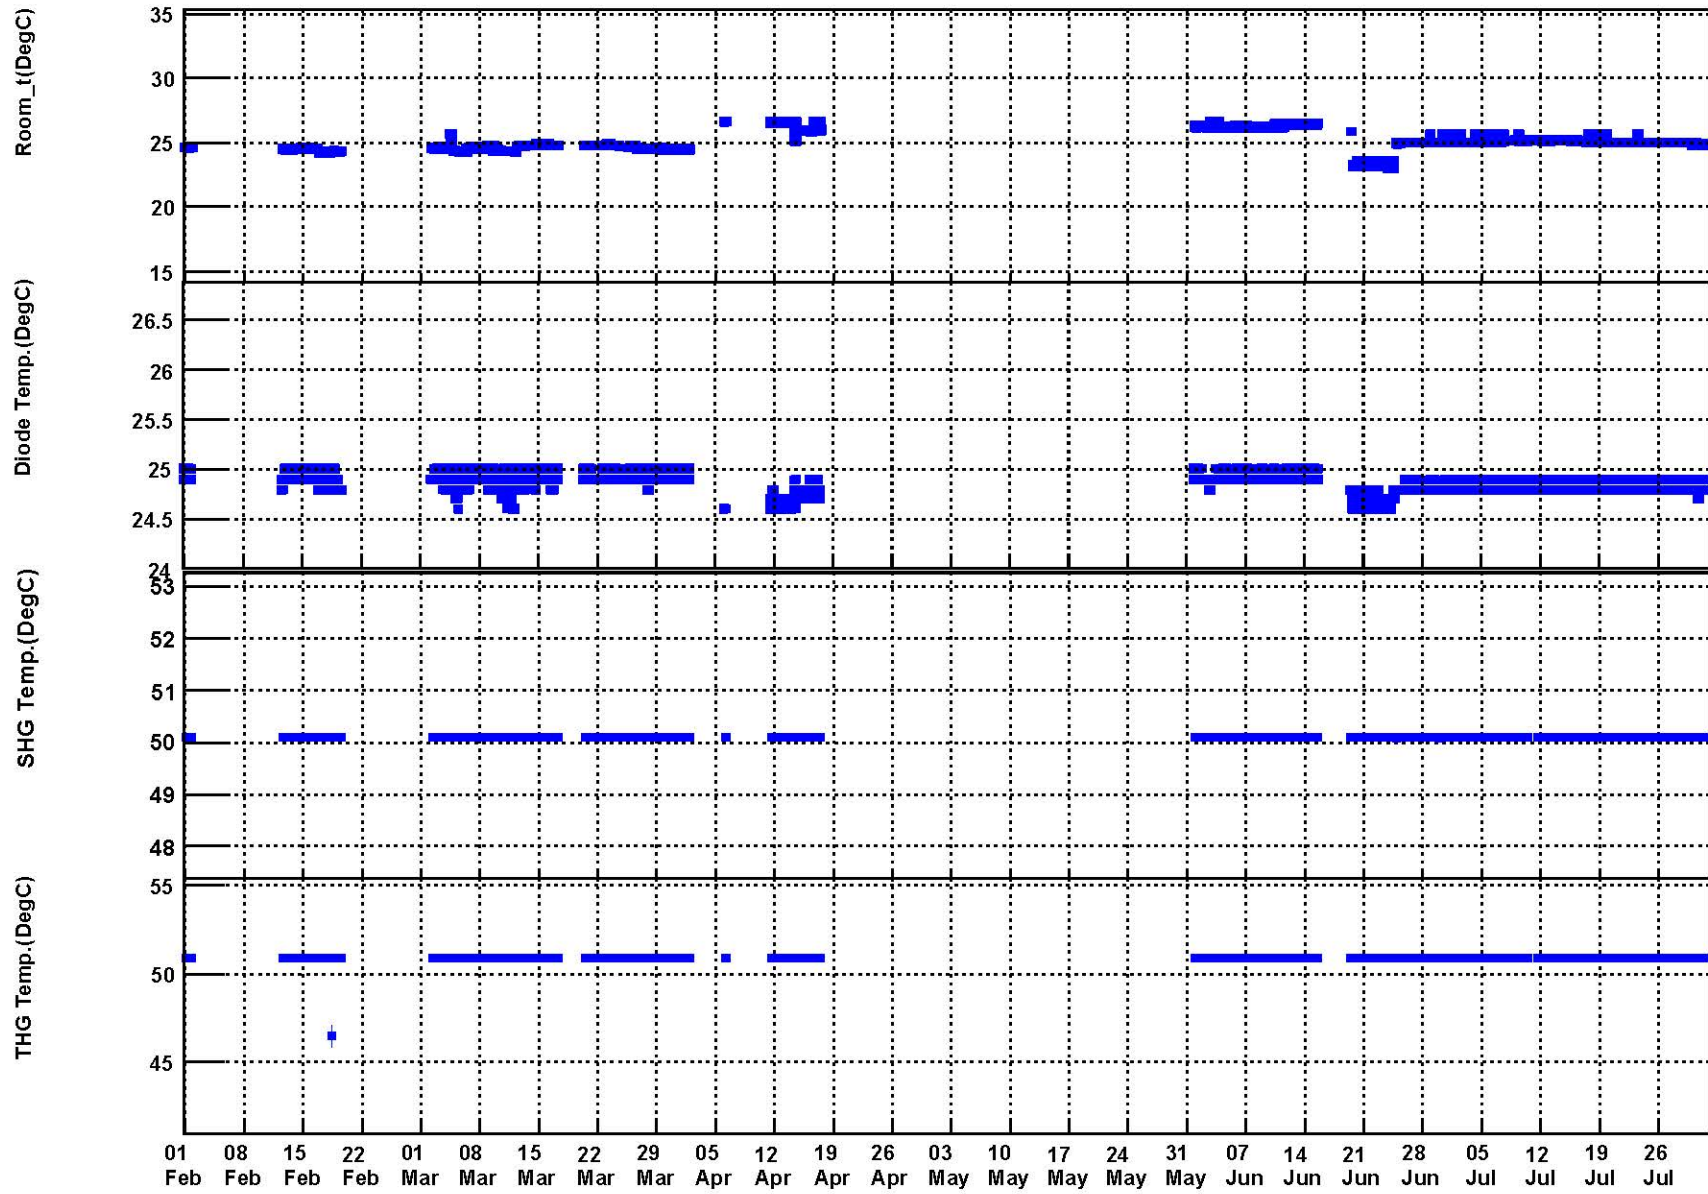

Slow Monitoring

Temp & current

Slow Monitoring