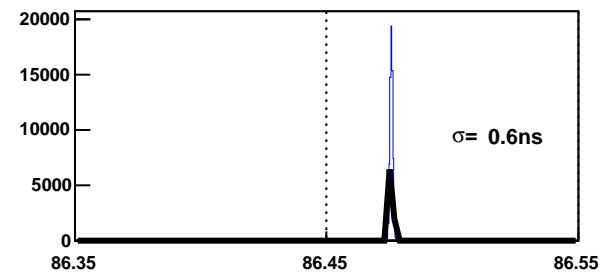

Slow Monitoring 2014

DP2-2 history