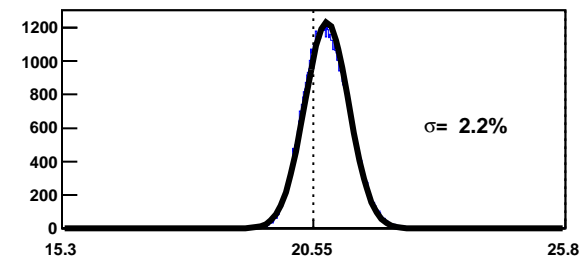

Slow Monitoring 2014

DP2-2 history