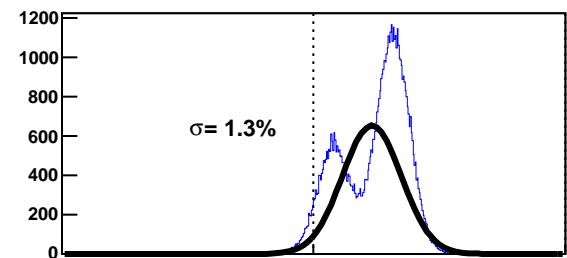

Slow Monitoring 2014

DP2-2 history