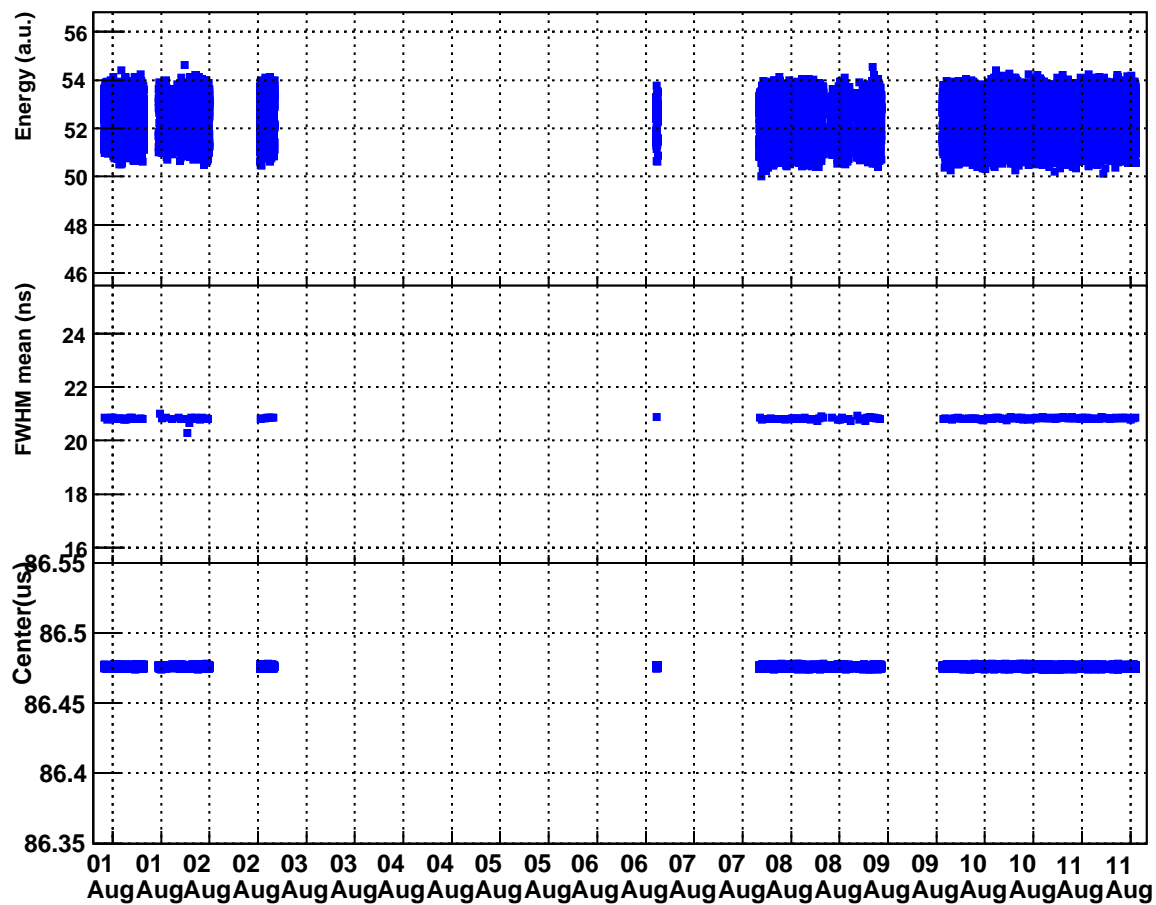

Slow Monitoring 2014

DP2-2 history