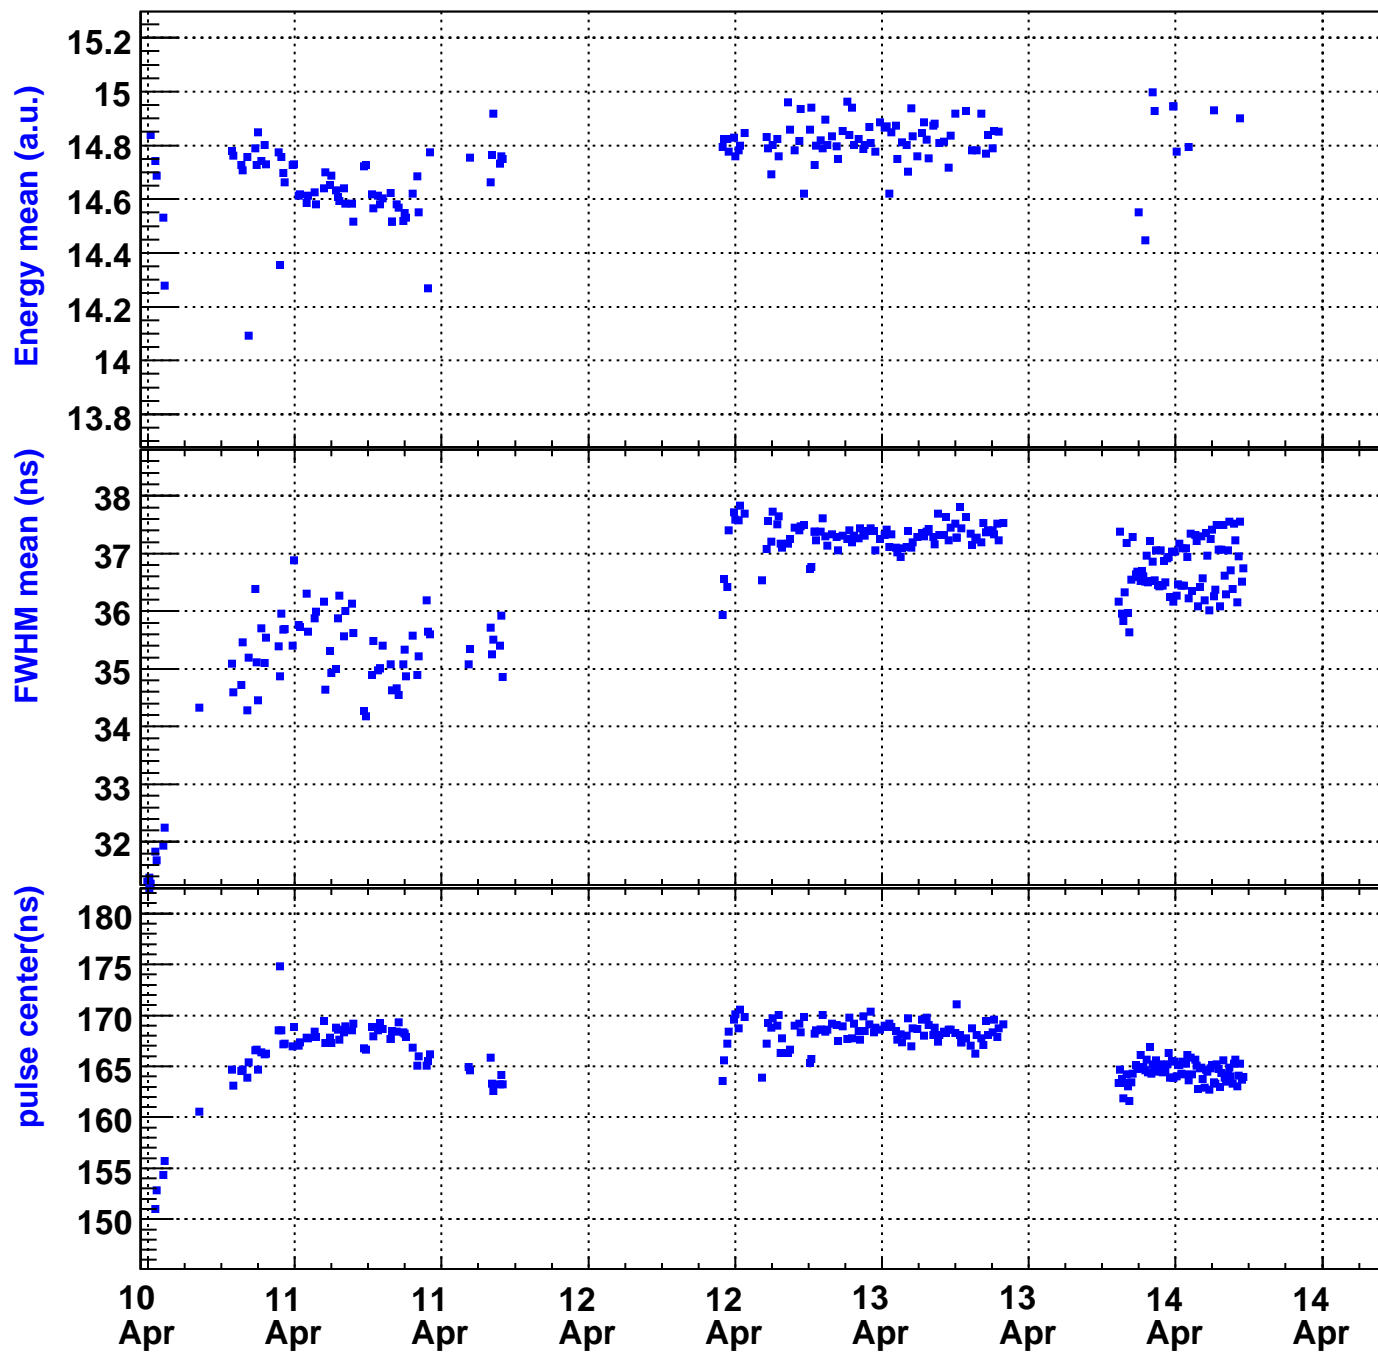

DP2 Fast Monitoring

Blue Fast Monitoring

Green history