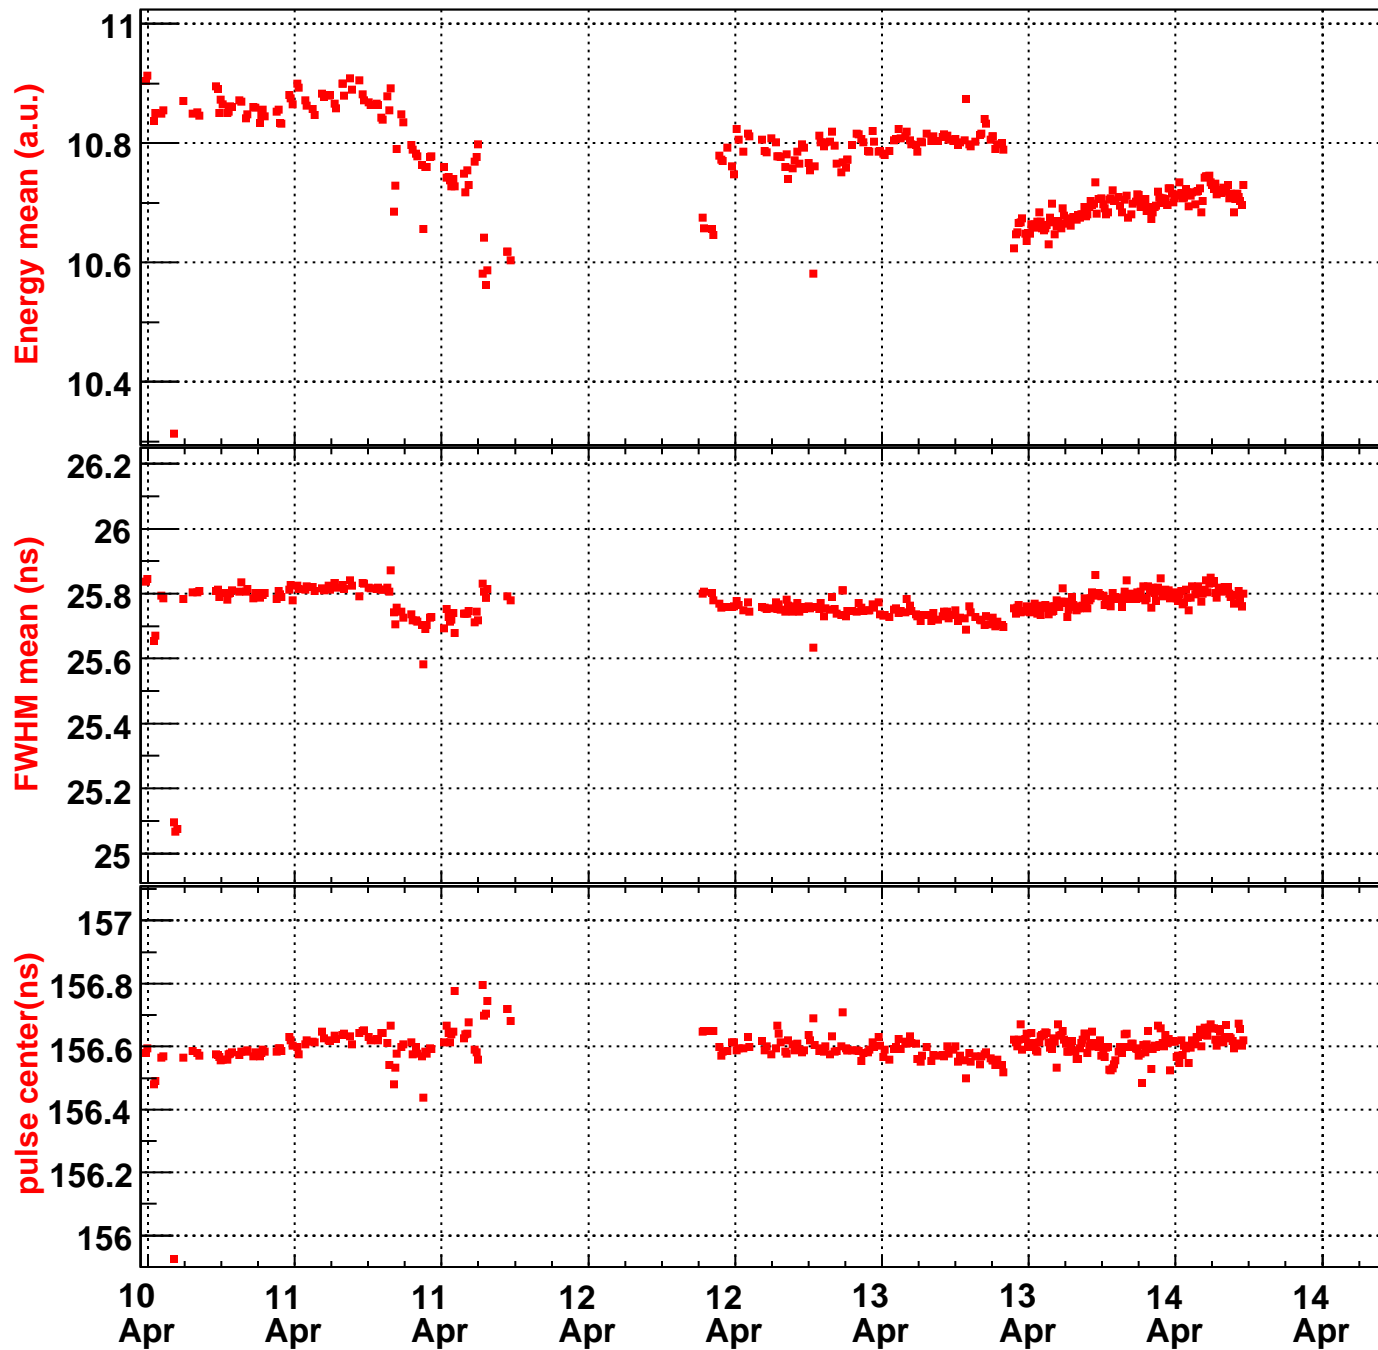

DP2 Fast Monitoring

Blue Fast Monitoring

Green history