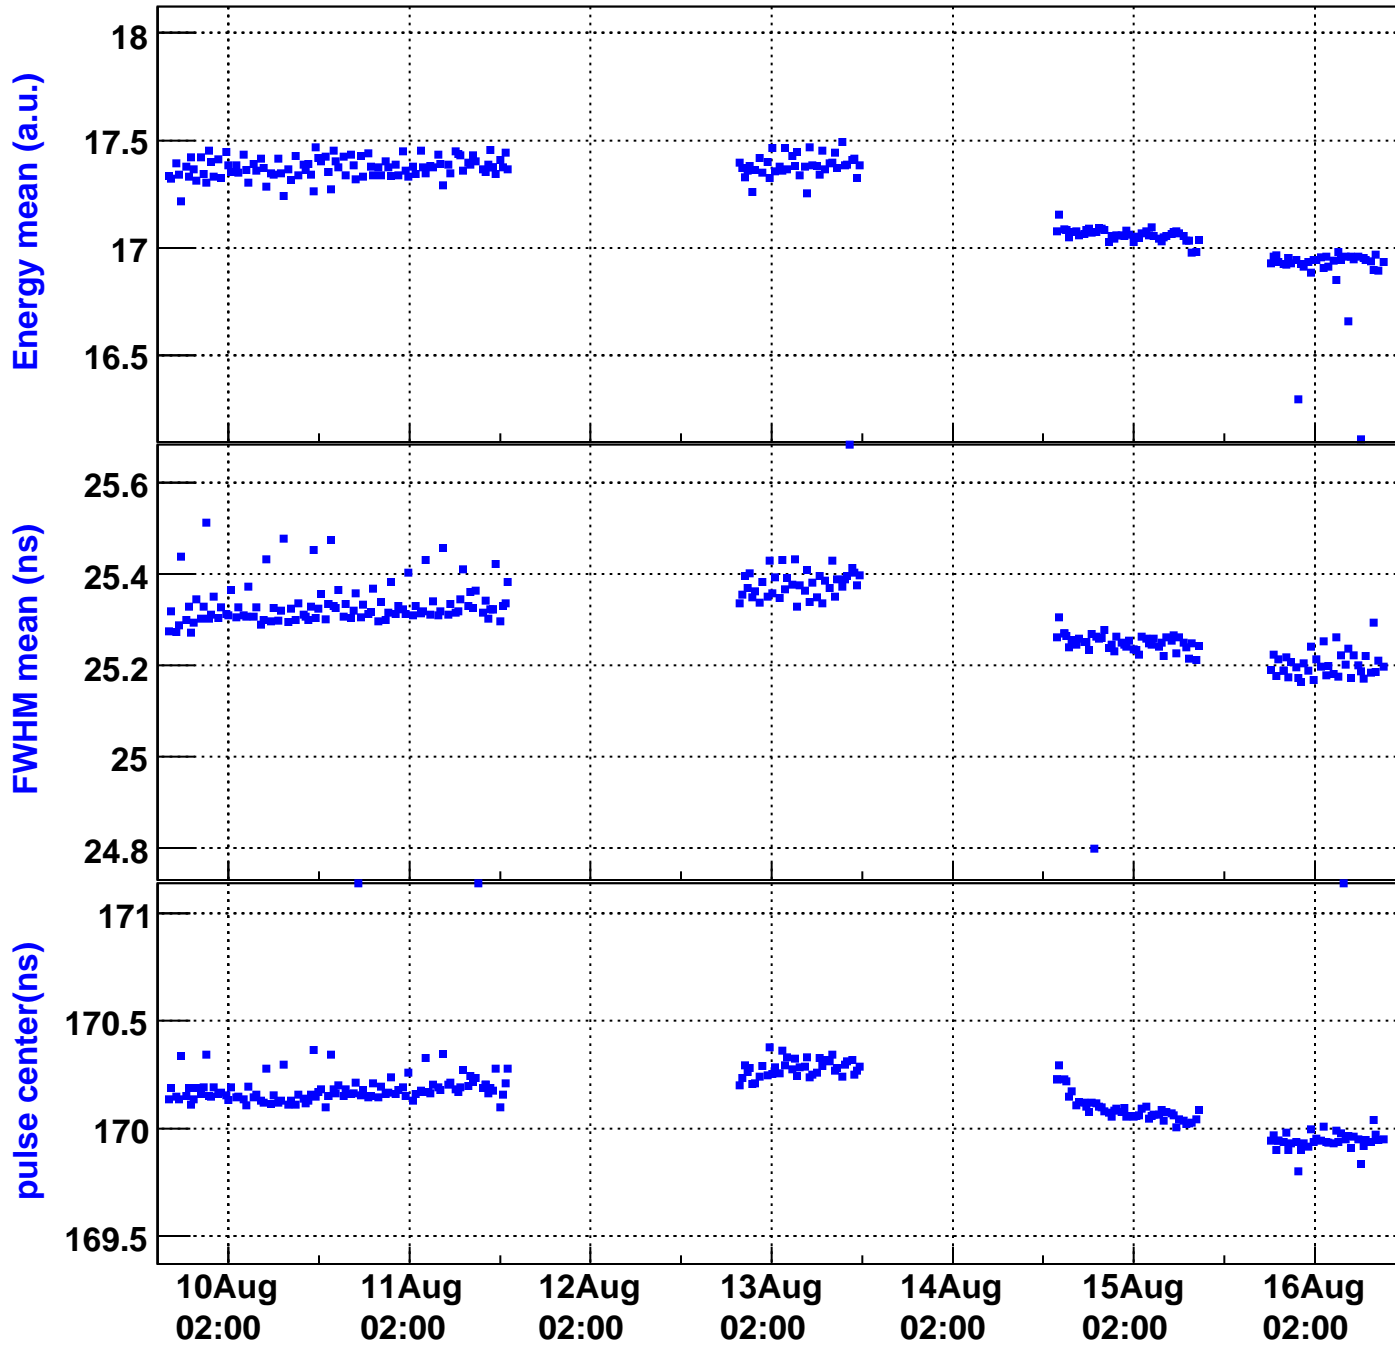

DP2 Fast Monitoring

Red Fast Monitoring

Green history