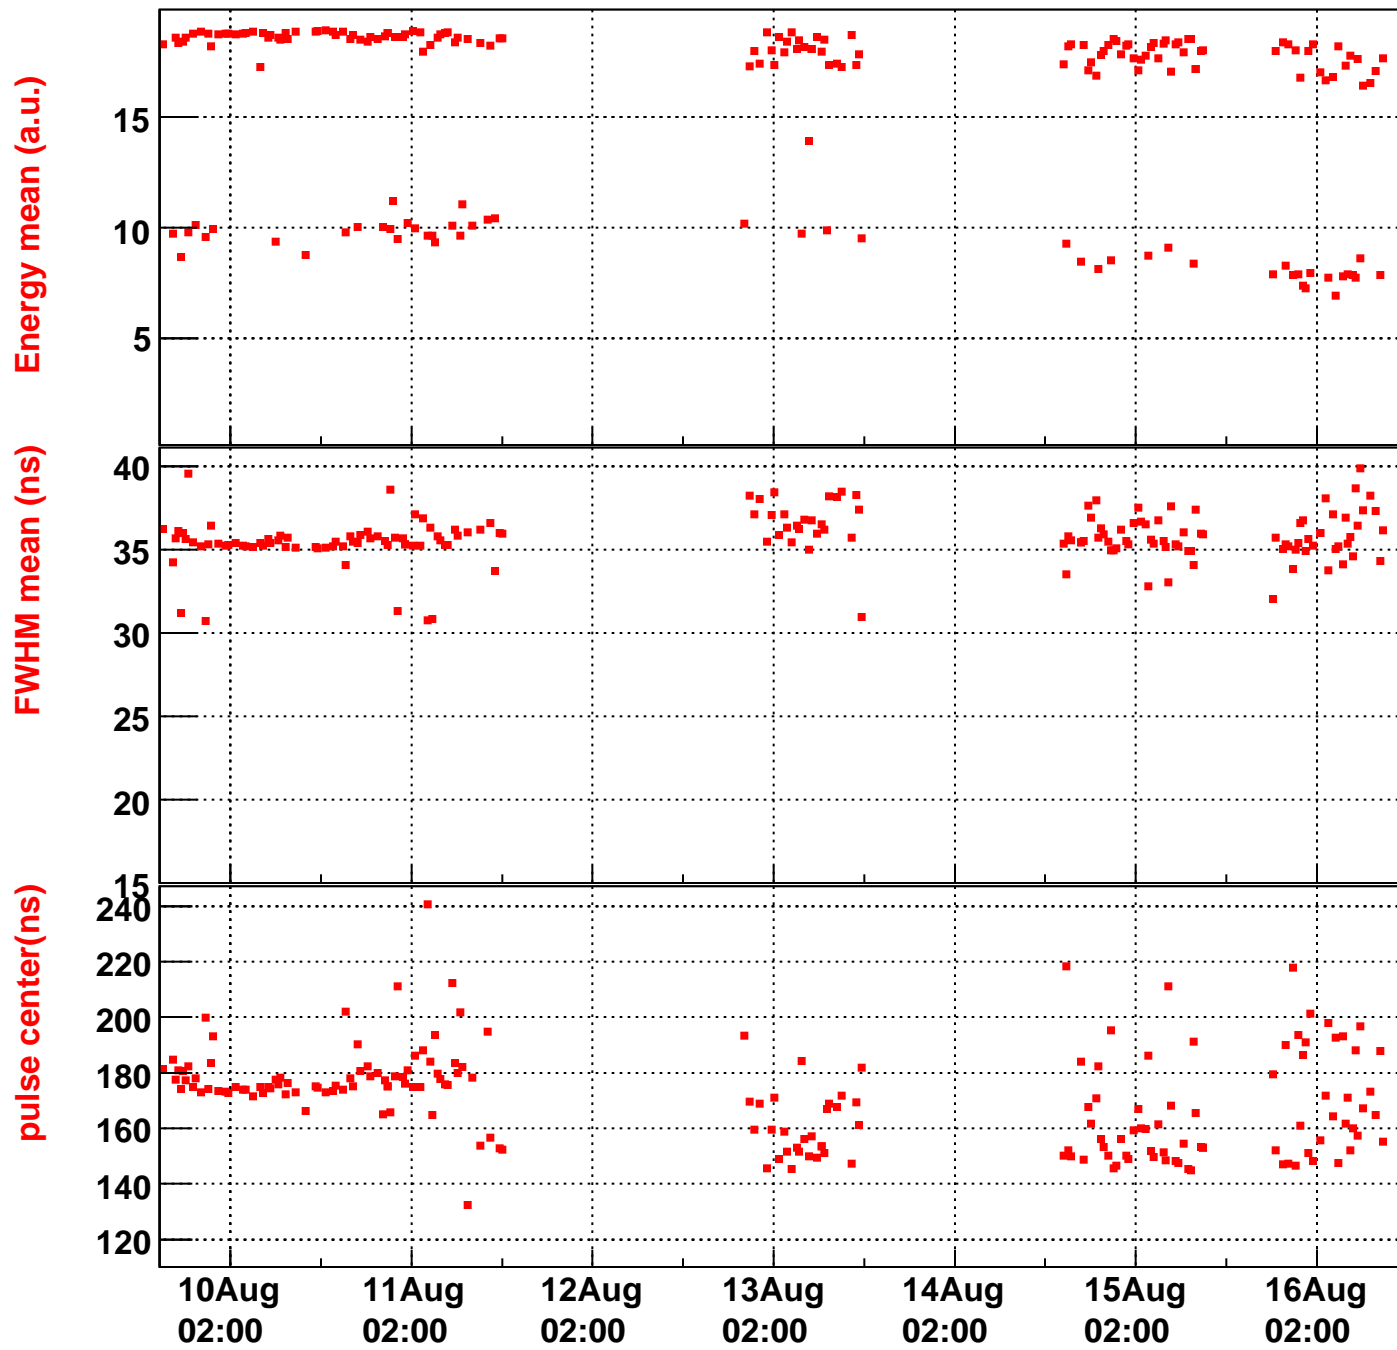

DP2 Fast Monitoring

Red Fast Monitoring

Green history