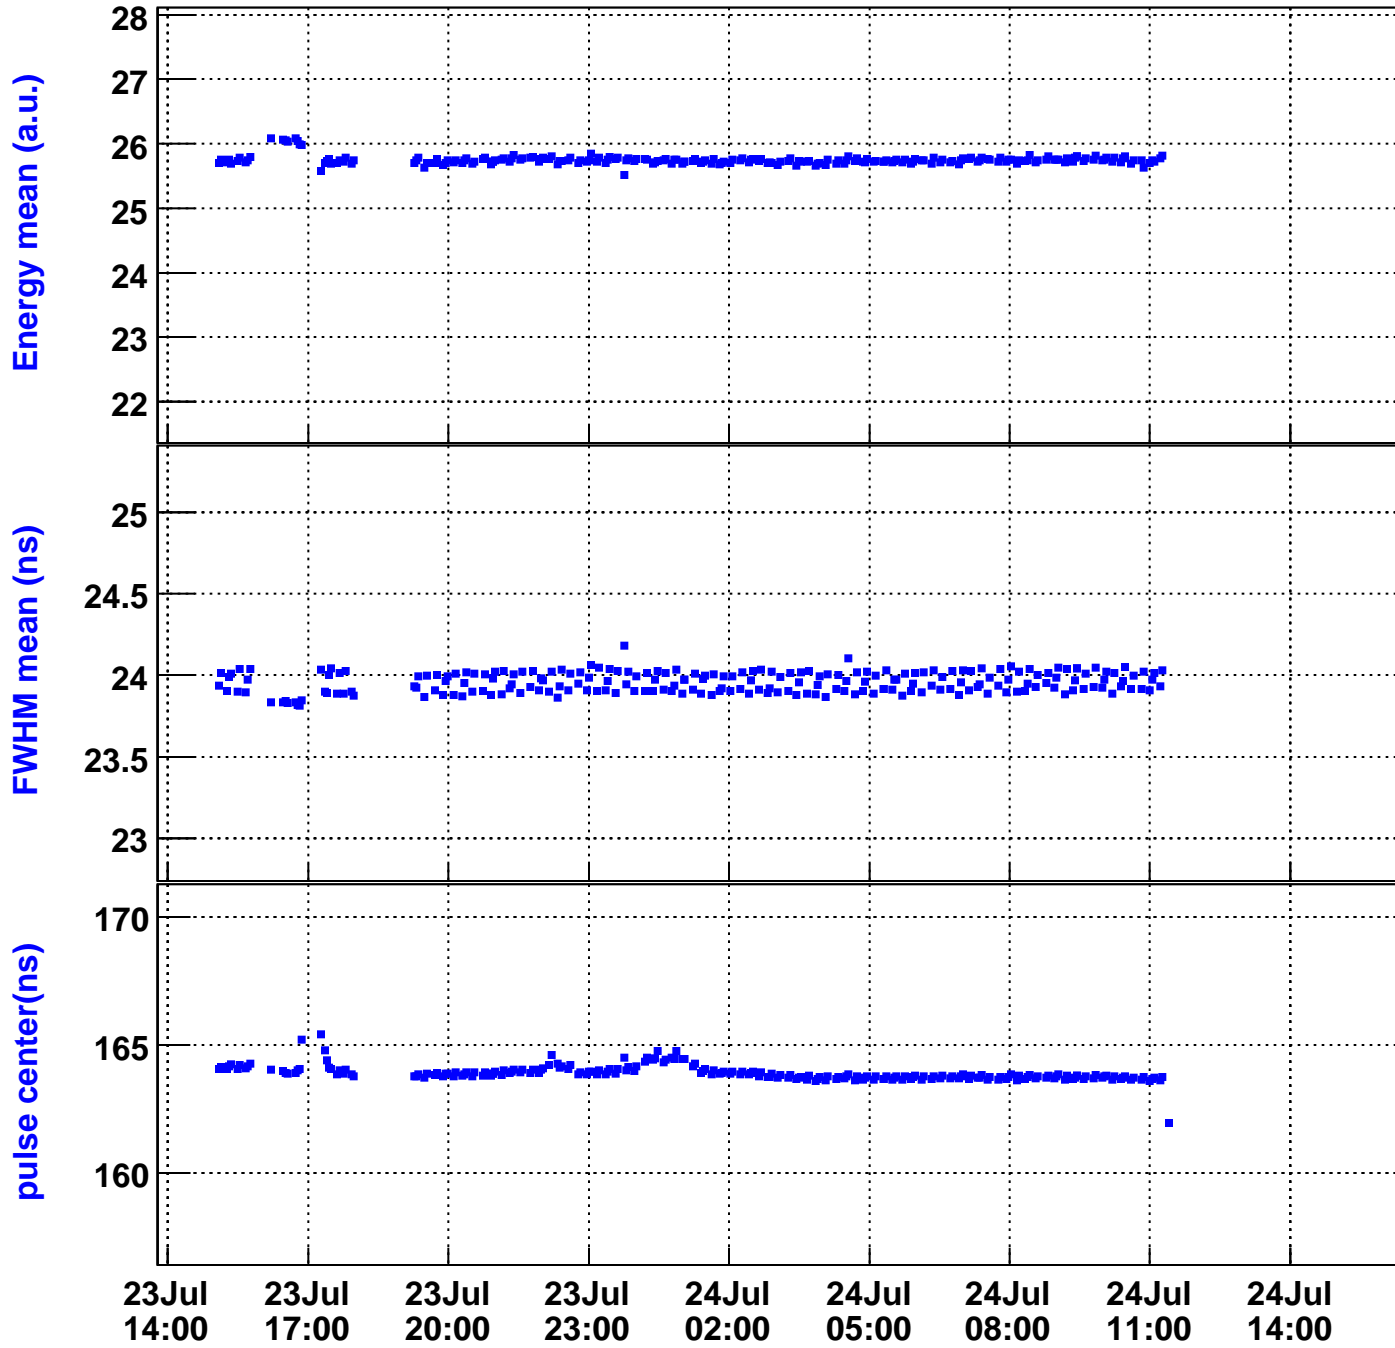

# DP2 Fast Monitoring

Green history