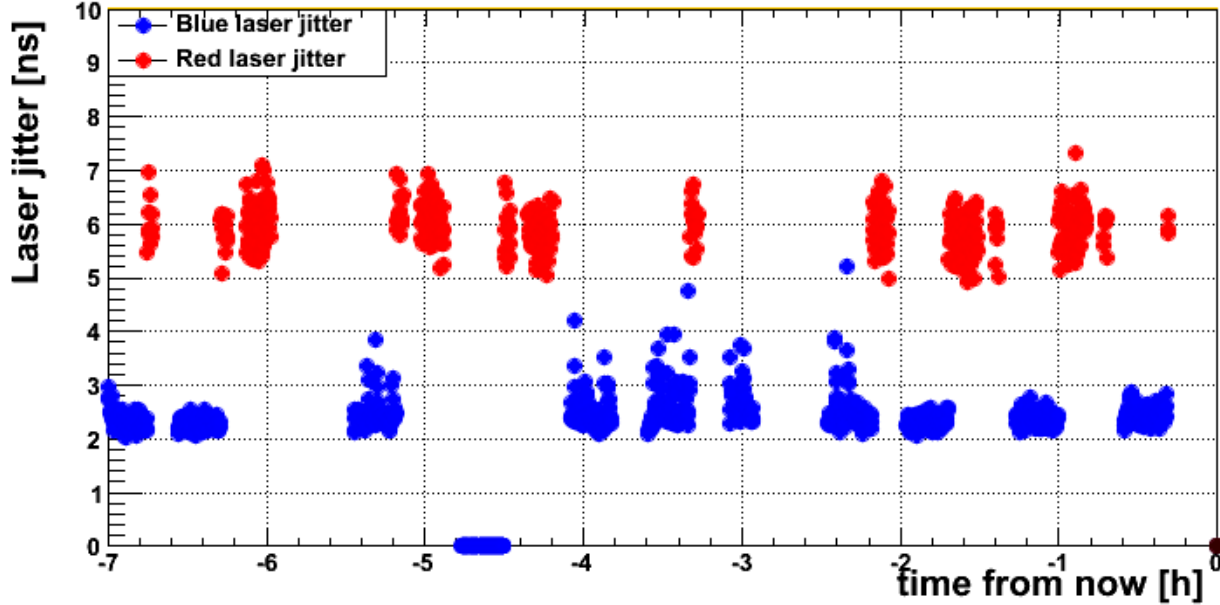

2011\_08\_05

Laser amplitude

Now is Fri Aug 5 08:54:44 2011

Laser RMS

Now is Fri Aug 5 08:54:44 2011

2011\_08\_05

Laser jitter

Laser FWHM

### Laser timing

Now is Fri Aug 5 09:01:00 2011