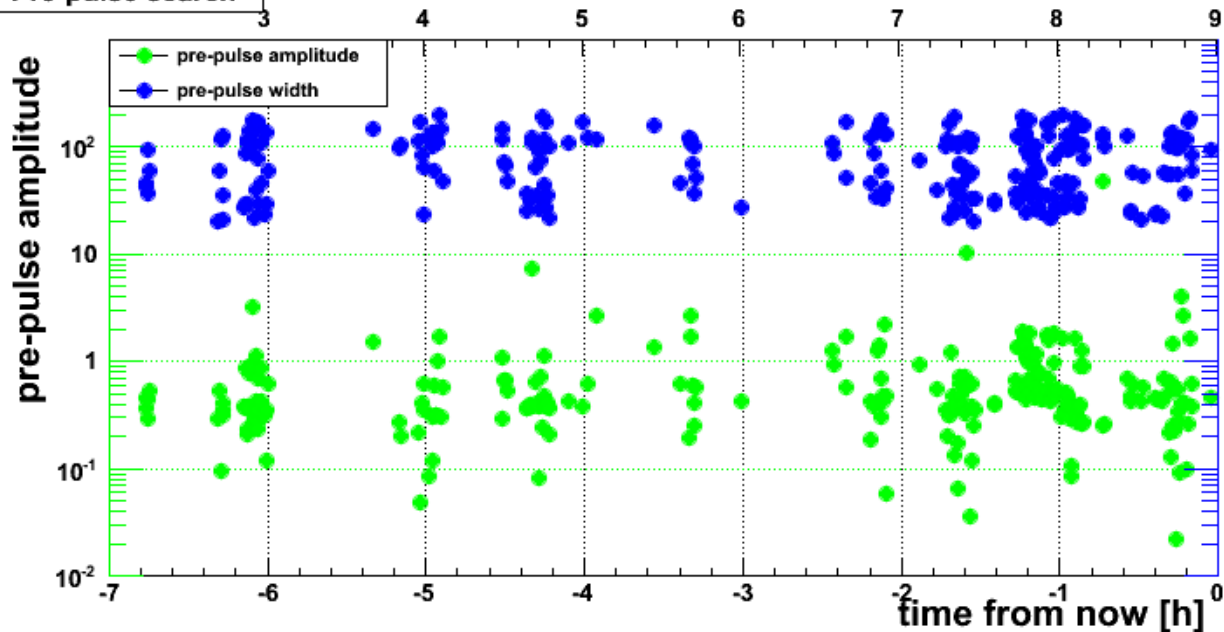

Pre-pulse search

Now is Fri Aug 5 09:01:00 2011