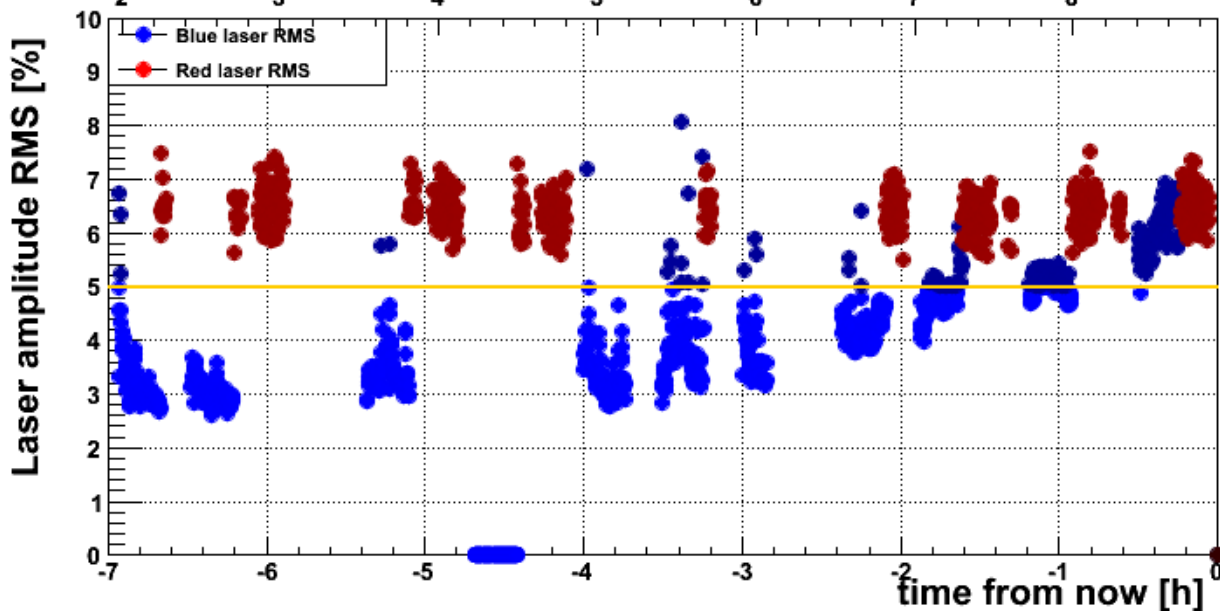

2011\_08\_05

Laser amplitude

Now is Fri Aug 5 08:54:44 2011

Laser RMS

Now is Fri Aug 5 08:54:44 2011

2011\_08\_05

Laser jitter

Laser FWHM

### Laser timing

Now is Fri Aug 5 09:01:00 2011