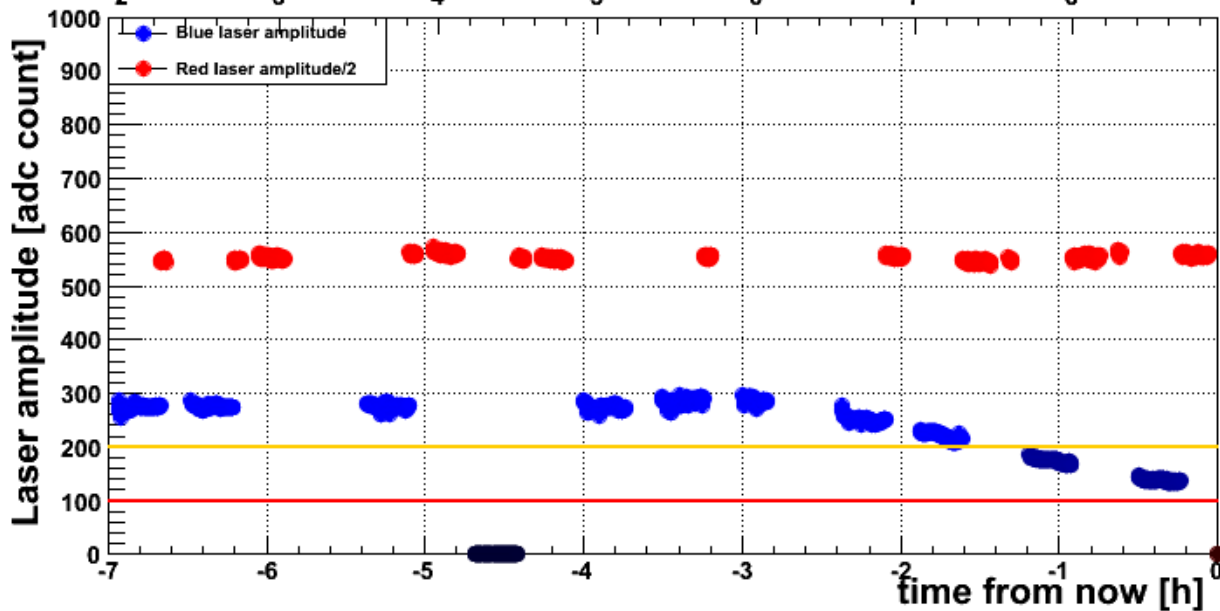

2011\_08\_05

Laser amplitude

Now is Fri Aug 5 08:54:44 2011

Laser RMS

Now is Fri Aug 5 08:54:44 2011

2011\_08\_05

Laser jitter

Laser FWHM

### Laser timing

Now is Fri Aug 5 09:01:00 2011