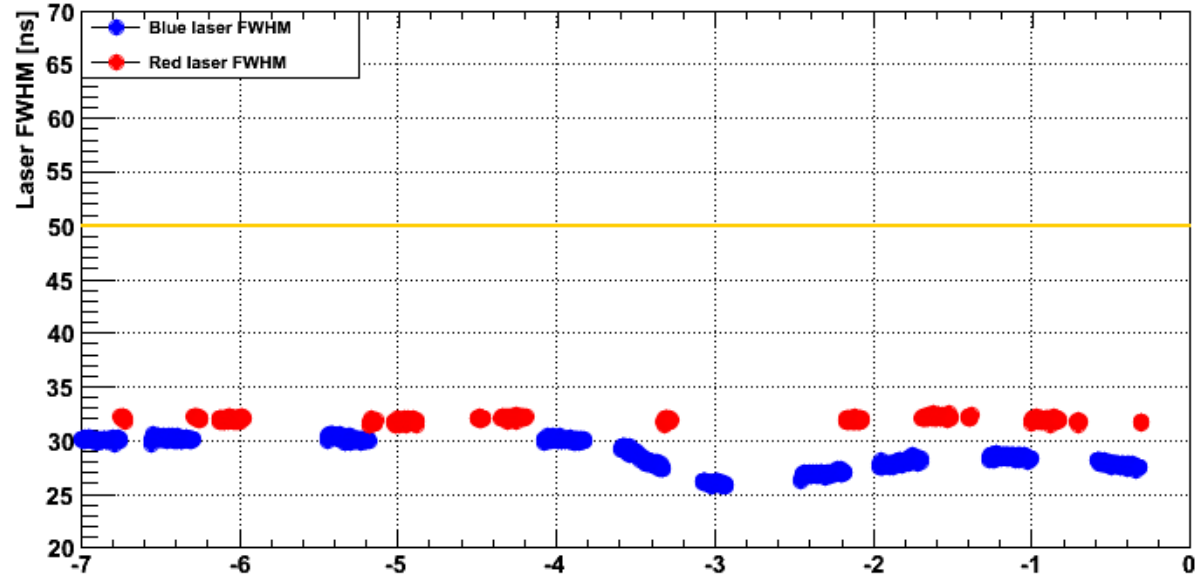

2011\_08\_05

Laser amplitude

Now is Fri Aug 5 08:54:44 2011

Laser RMS

Now is Fri Aug 5 08:54:44 2011

2011\_08\_05

Laser jitter

Laser FWHM

### Laser timing

Now is Fri Aug 5 09:01:00 2011