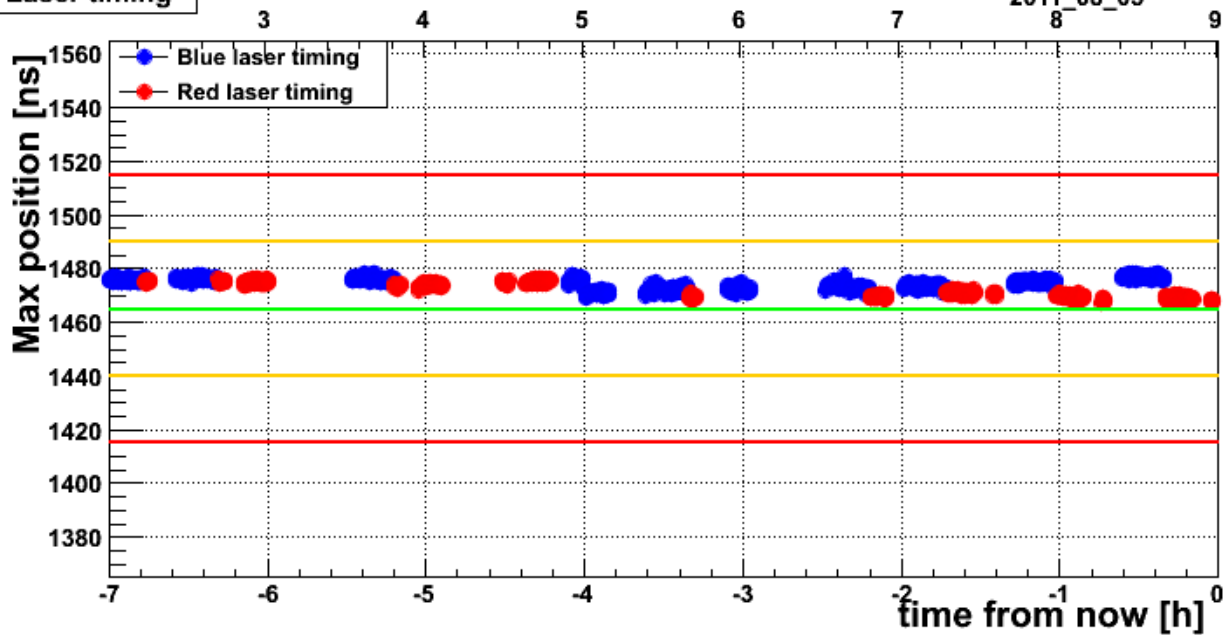

2011\_08\_05

Laser amplitude

Now is Fri Aug 5 08:54:44 2011

Laser RMS

Now is Fri Aug 5 08:54:44 2011

2011\_08\_05

Laser jitter

Laser FWHM

### Laser timing

Now is Fri Aug 5 09:01:00 2011