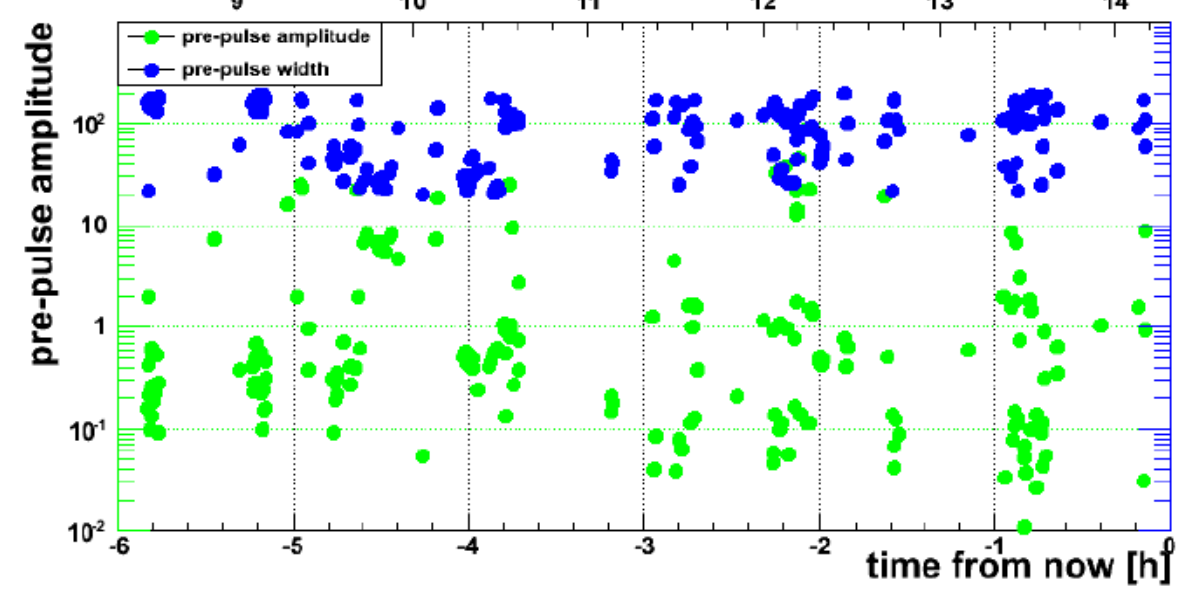

Pre-pulse search

Now is Fri Mar 4 14:19:07 2011