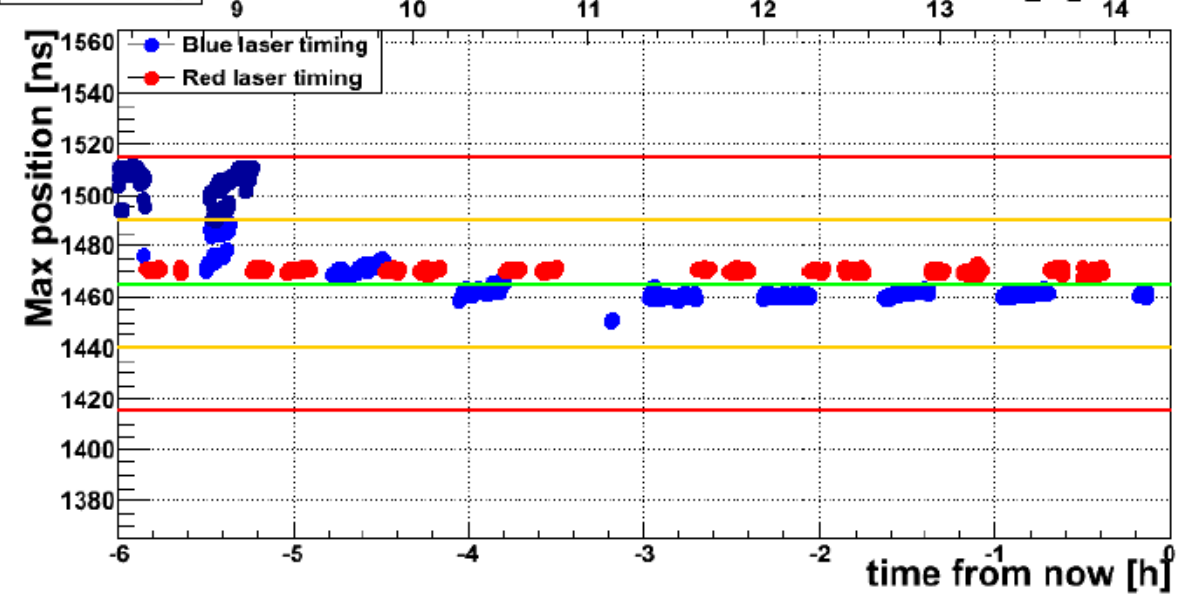

click on the picture to close

Now is Fri Mar 4 14:16:36 2011

Now is Fri Mar 4 14:16:36 2011

### Laser timing

Now is Fri Mar 4 14:19:07 2011