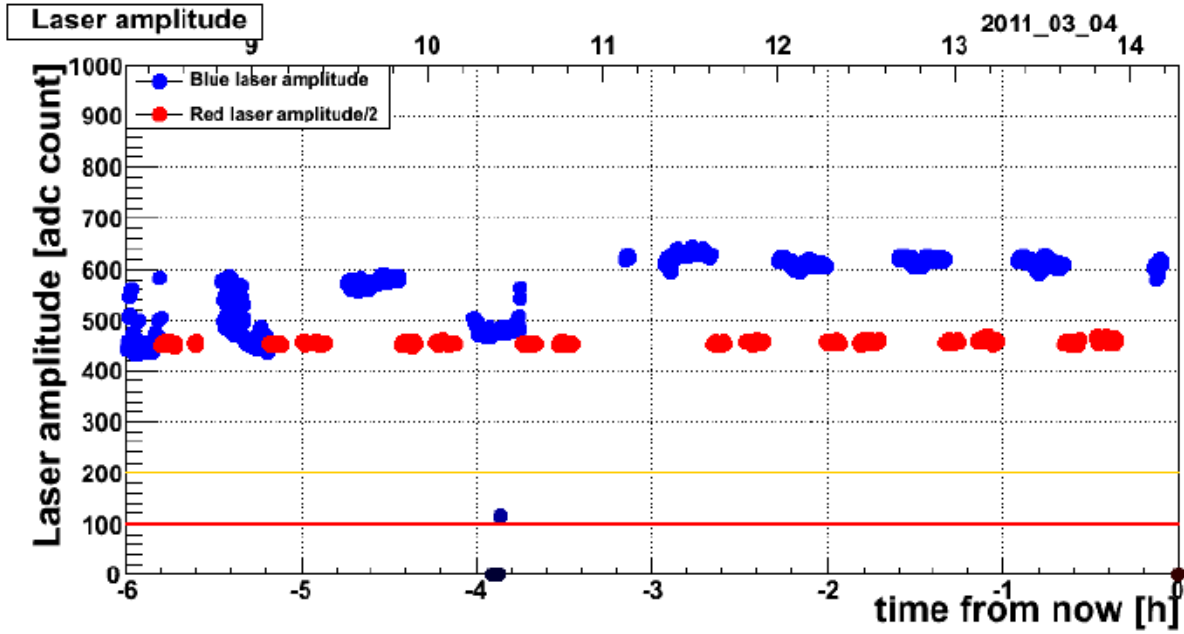

click on the picture to close

Now is Fri Mar 4 14:16:36 2011

Now is Fri Mar 4 14:16:36 2011

### Laser timing

Now is Fri Mar 4 14:19:07 2011