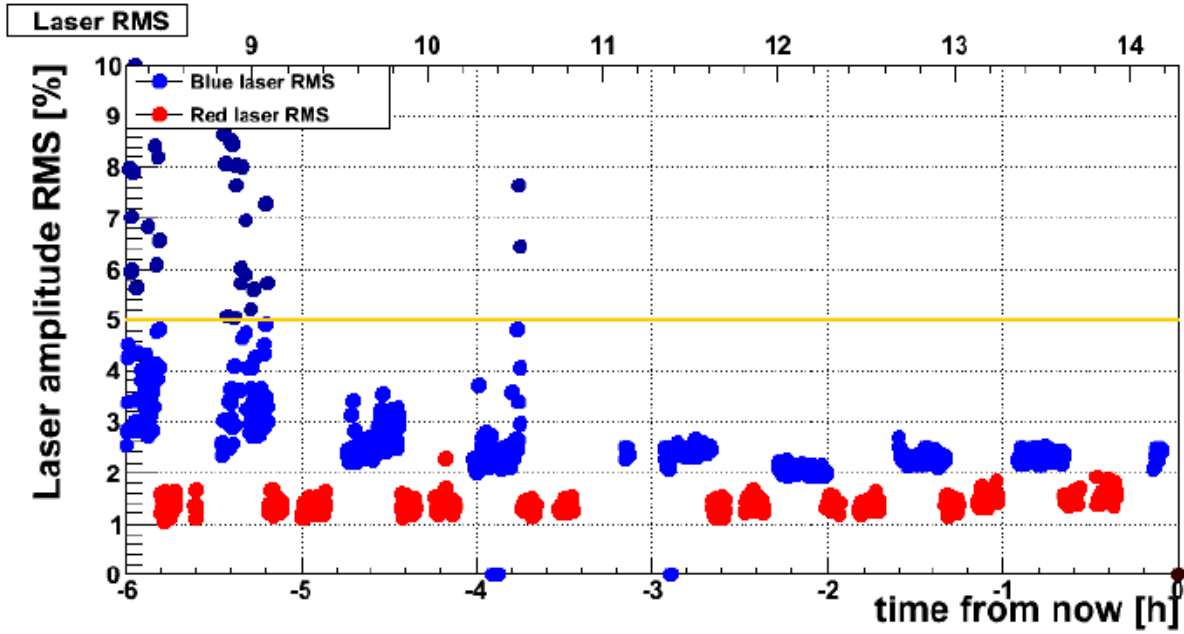

click on the picture to close

Now is Fri Mar 4 14:16:36 2011

Now is Fri Mar 4 14:16:36 2011

### Laser timing

Now is Fri Mar 4 14:19:07 2011