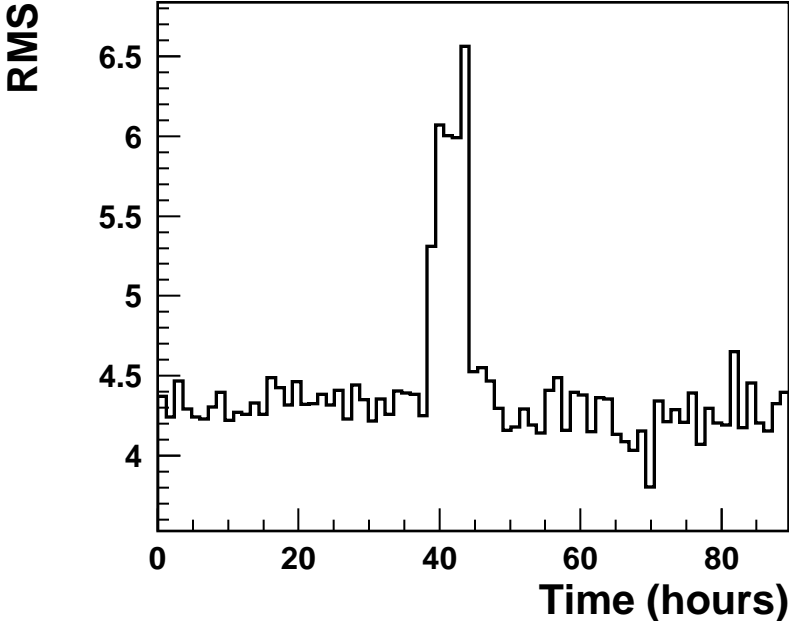

Laser1 Pulse Center History