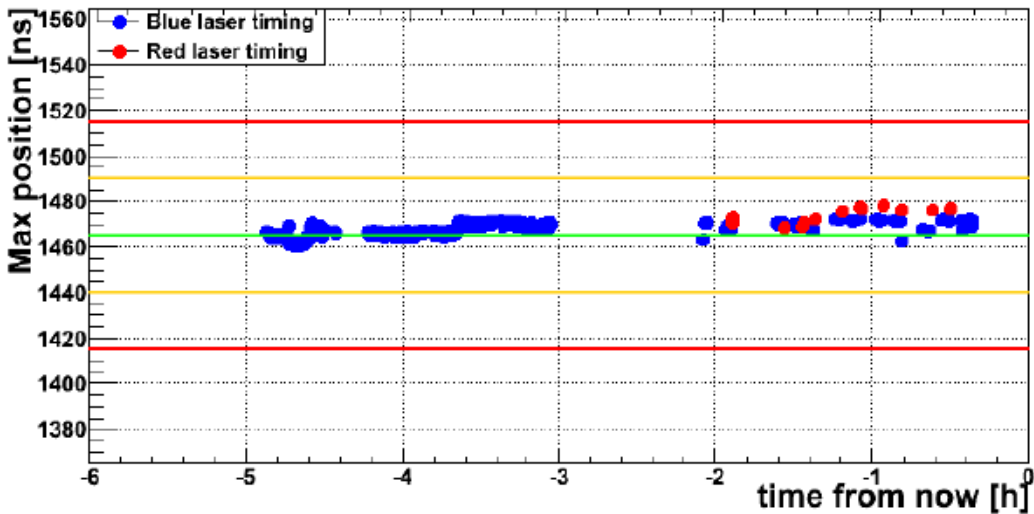

Laser jitter

Now is Wed Dec 9 14:54:39 2009

Laser FWHM

Now is Wed Dec 9 14:54:39 2009

Laser timing

2009_11_09

Now is Wed Dec 9 14:56:59 2009

Pre-pulse search