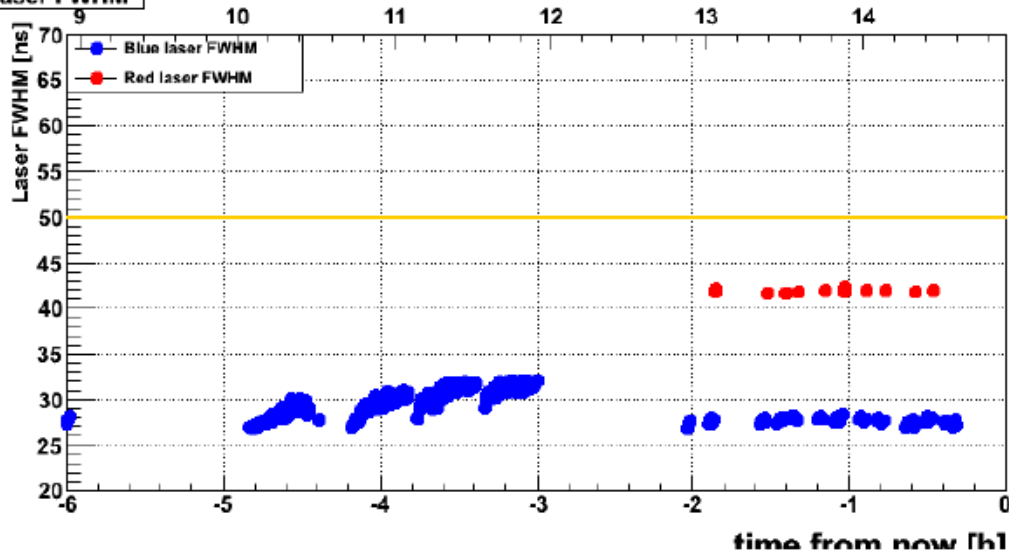

Laser jitter

Now is Wed Dec 9 14:54:39 2009

Laser FWHM

Now is Wed Dec 9 14:54:39 2009

Laser timing

2009_11_09

Now is Wed Dec 9 14:56:59 2009

Pre-pulse search