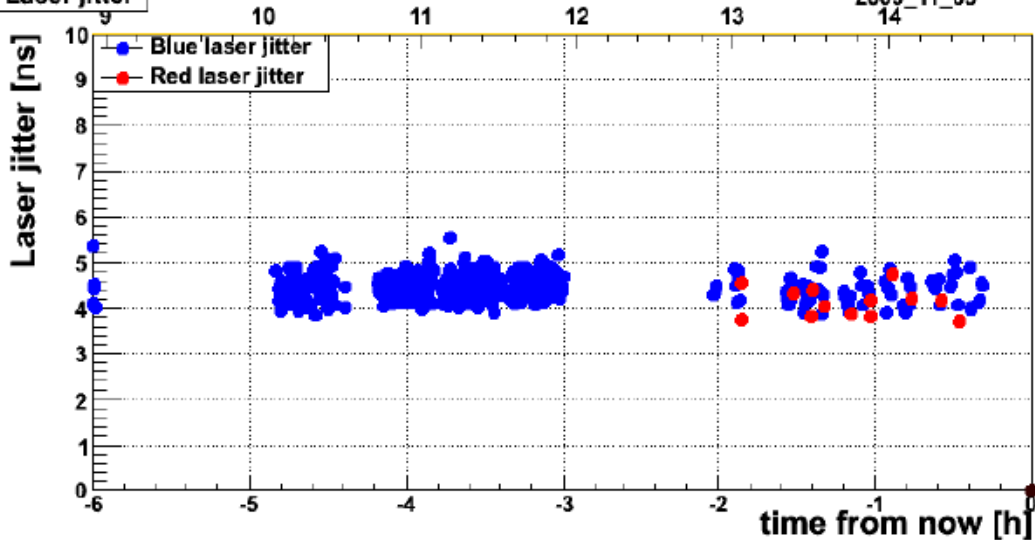

Laser jitter

Now is Wed Dec 9 14:54:39 2009

Laser FWHM

Now is Wed Dec 9 14:54:39 2009

Laser timing

2009_11_09

Now is Wed Dec 9 14:56:59 2009

Pre-pulse search