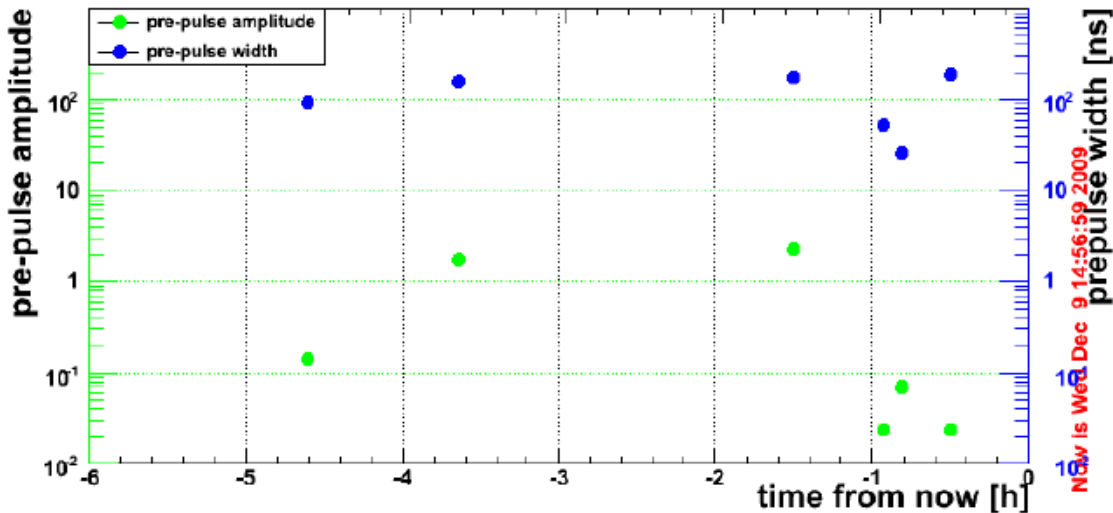

Now is Wed Dec 9 14:56:59 2009