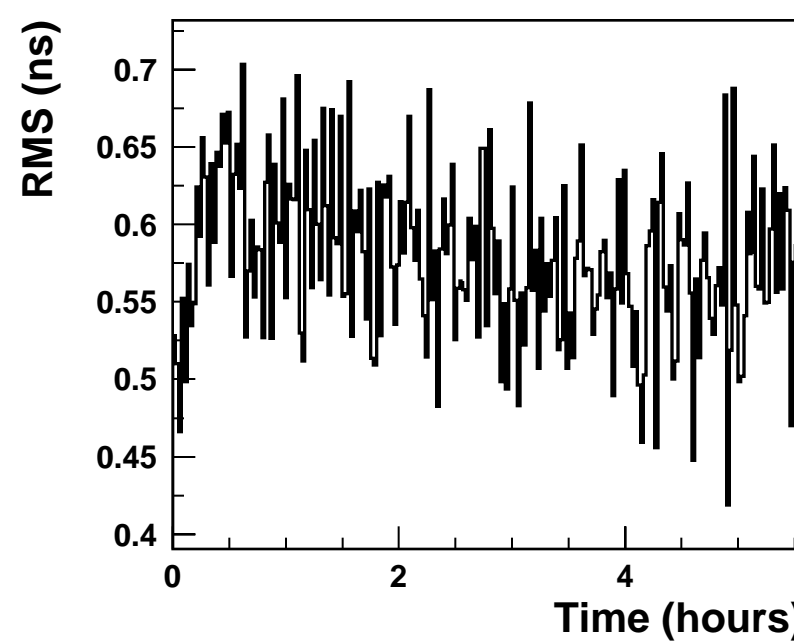

YLF Laser

Energy

FWHM (ns)

Pulse Center (ns)

Ti:S Laser

Pulse Energy History

YLF Laser

Ti:S Laser

Time (hours)

Time (hours)

Pulse FWHM History

Pulse Center History

Power & Wavelength History