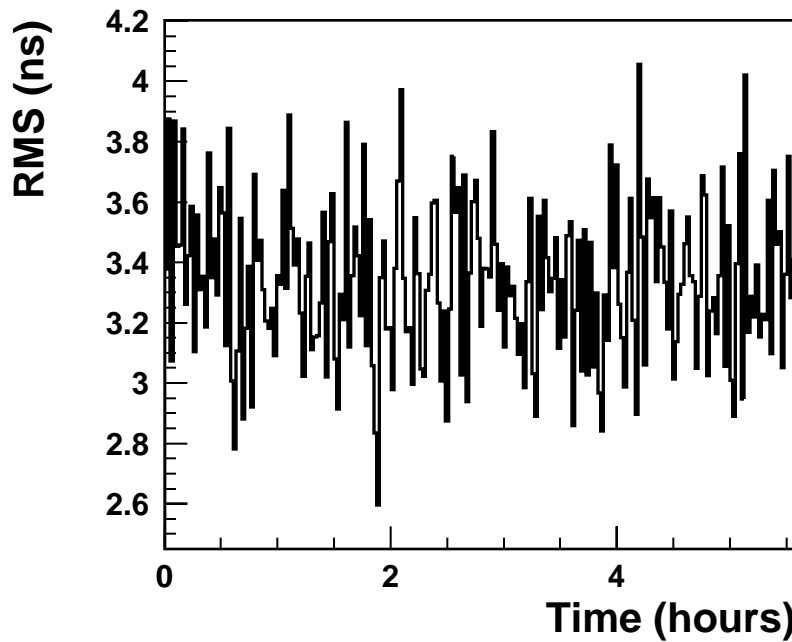

YLF Laser

Energy

FWHM (ns)

Pulse Center (ns)

Ti:S Laser

Pulse Energy History

YLF Laser

Ti:S Laser

Time (hours)

Time (hours)

Pulse FWHM History

Pulse Center History

Power & Wavelength History