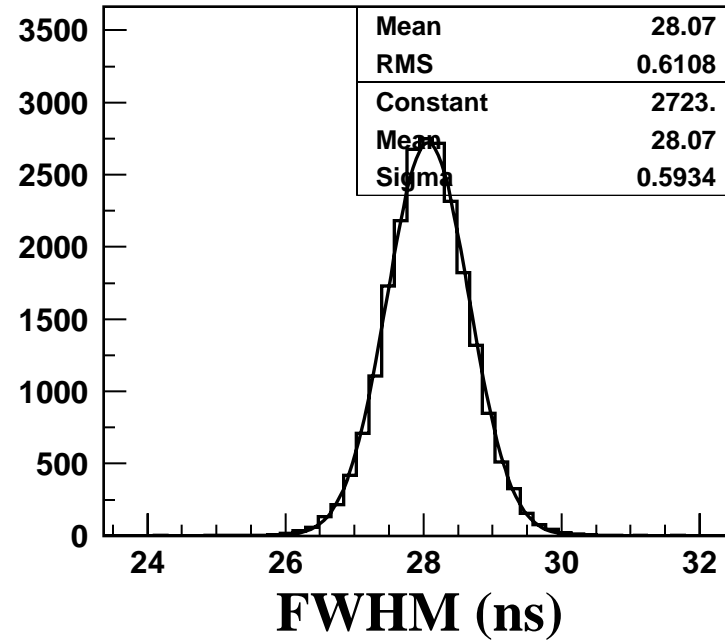

YLF Laser

Energy

FWHM (ns)

Pulse Center (ns)

Ti:S Laser

Pulse Energy History

YLF Laser

Ti:S Laser

Time (hours)

Time (hours)

Pulse FWHM History

Pulse Center History

Power & Wavelength History