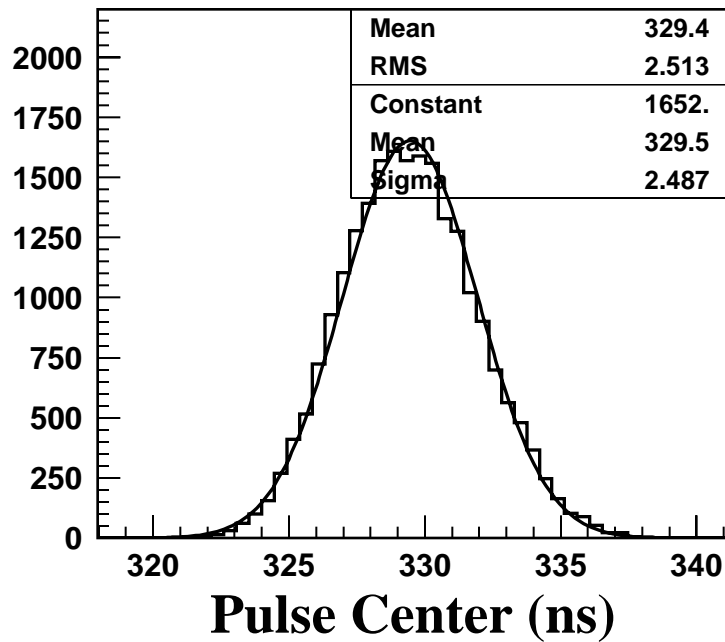

YLF Laser

Energy

FWHM (ns)

Pulse Center (ns)

Ti:S Laser

Pulse Energy History

YLF Laser

Ti:S Laser

Time (hours)

Time (hours)

Pulse FWHM History

Pulse Center History

Power & Wavelength History