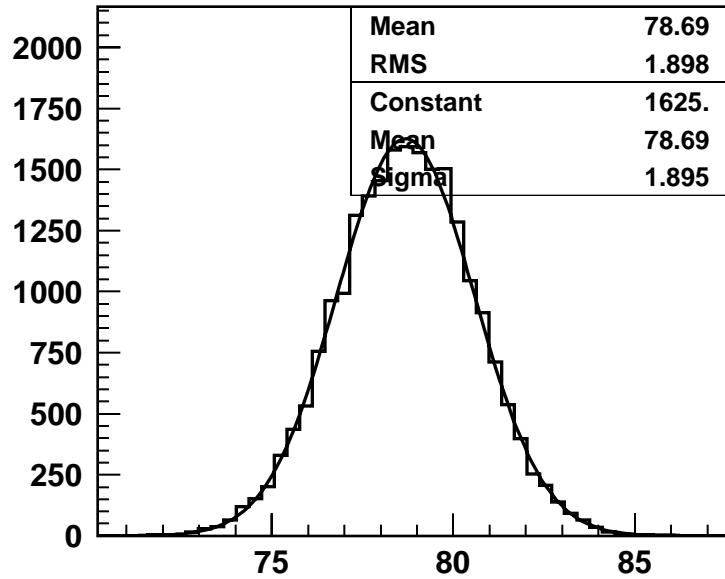

YLF Laser

Energy

FWHM (ns)

Pulse Center (ns)

Ti:S Laser

Pulse Energy History

YLF Laser

Ti:S Laser

Time (hours)

Time (hours)

Pulse FWHM History

Pulse Center History

Power & Wavelength History