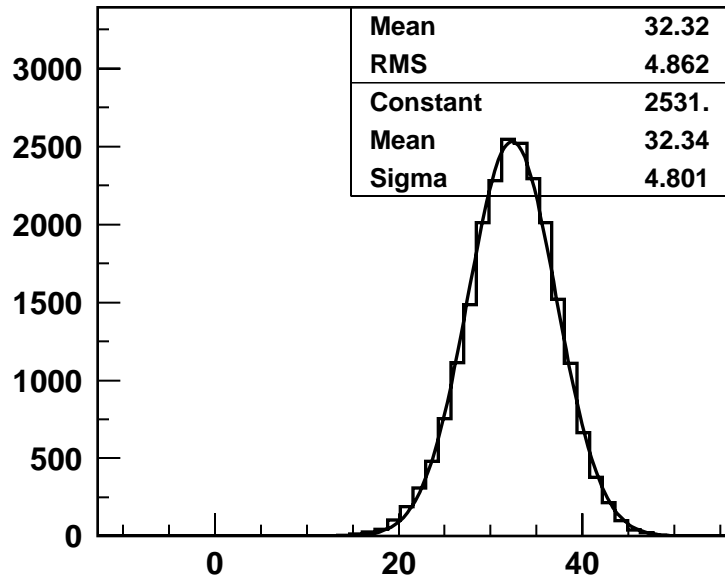

YLF Laser

Energy

FWHM (ns)

Pulse Center (ns)

Ti:S Laser

Pulse Energy History

YLF Laser

Ti:S Laser

Time (hours)

Time (hours)

Pulse FWHM History

Pulse Center History

Power & Wavelength History