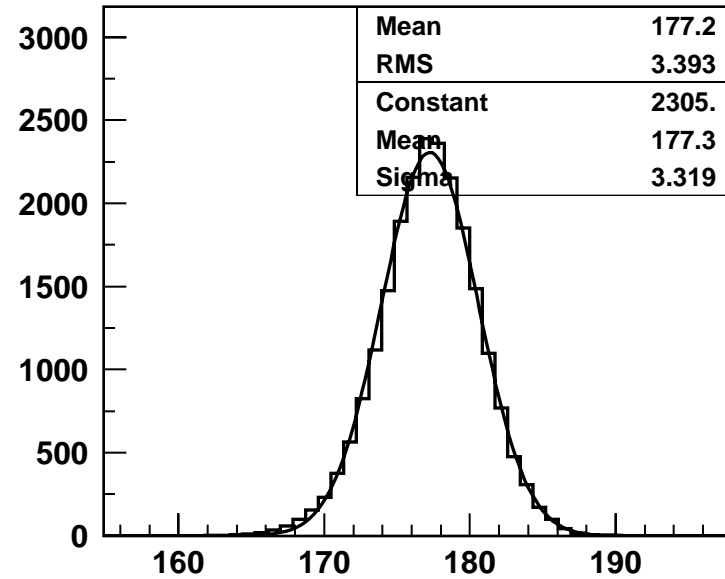

YLF Laser

Energy

FWHM (ns)

Pulse Center (ns)

Ti:S Laser

Pulse Energy History

YLF Laser

Ti:S Laser

Time (hours)

Time (hours)

Pulse FWHM History

Pulse Center History

Power & Wavelength History