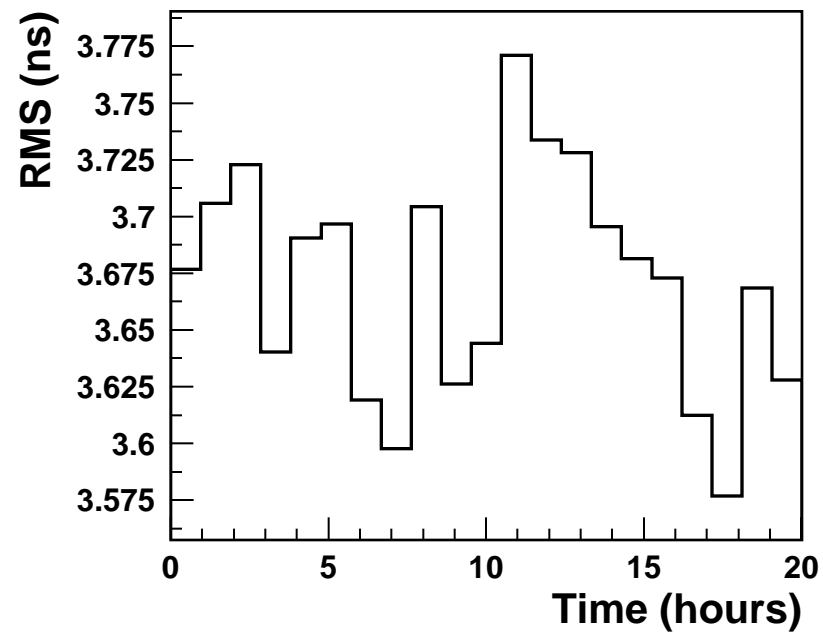

# Pulse FWHM History

YLF Laser

Ti:S Laser

Time (hours)

Time (hours)

# Pulse Center History

YLF Laser

Ti:S Laser

# Power & Wavelength History