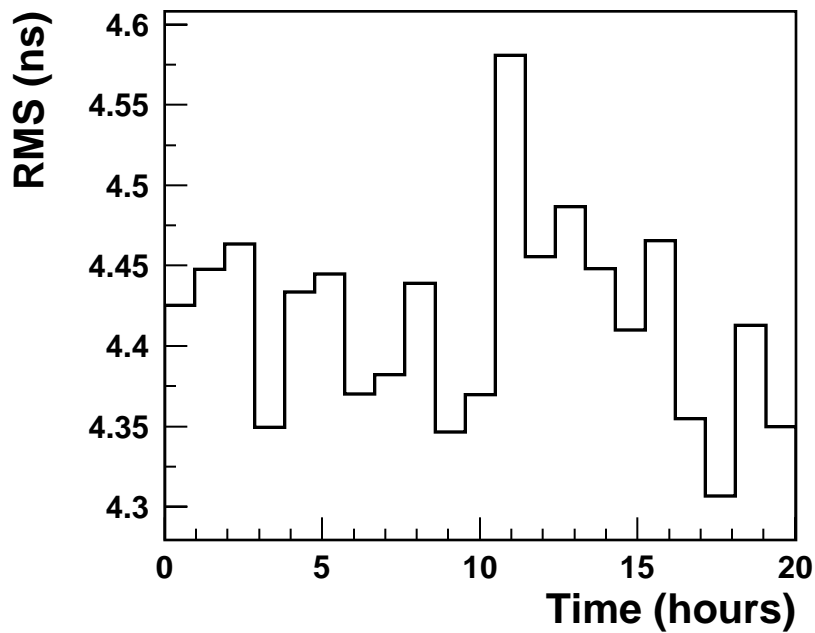

# Pulse FWHM History

YLF Laser

Ti:S Laser

Time (hours)

Time (hours)

# Pulse Center History

YLF Laser

Ti:S Laser

# Power & Wavelength History