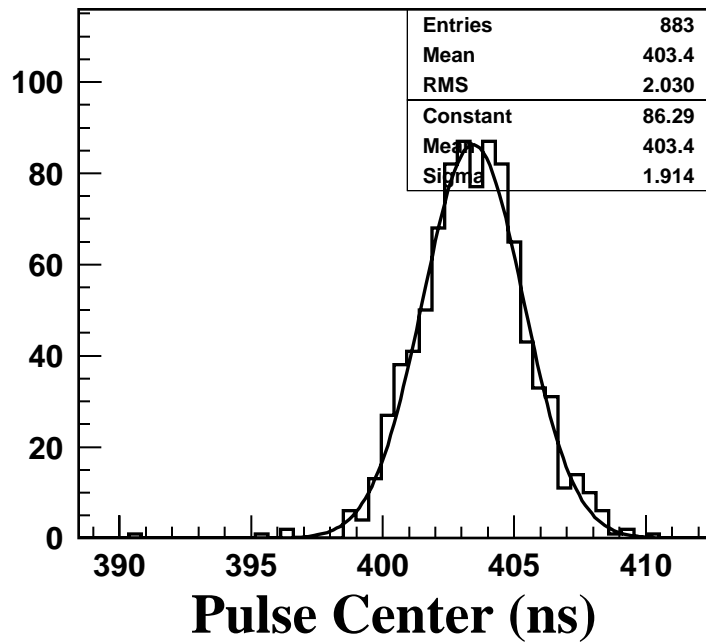

YLF Laser1

Ti:S Laser1

20/Oct/2003
495nm, 28A,
same tuning as 440nm