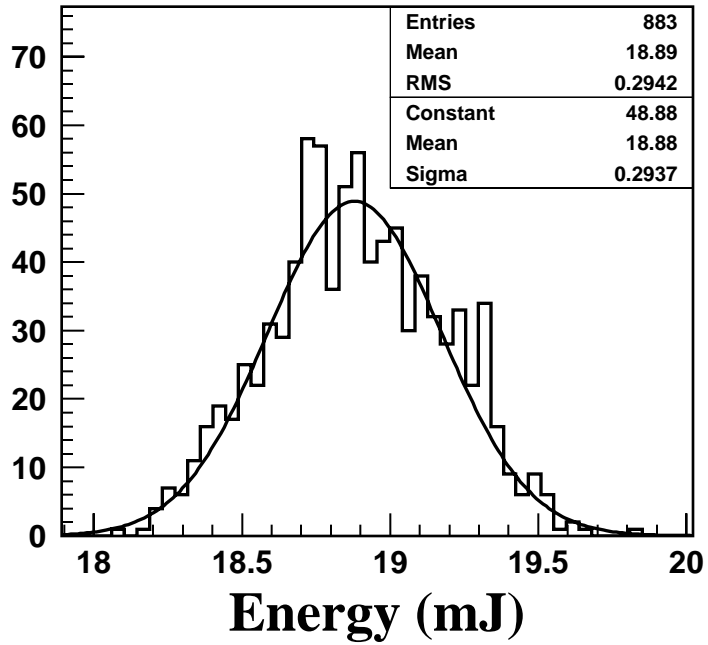

YLF Laser1

Ti:S Laser1

20/Oct/2003
495nm, 28A,
same tuning as 440nm