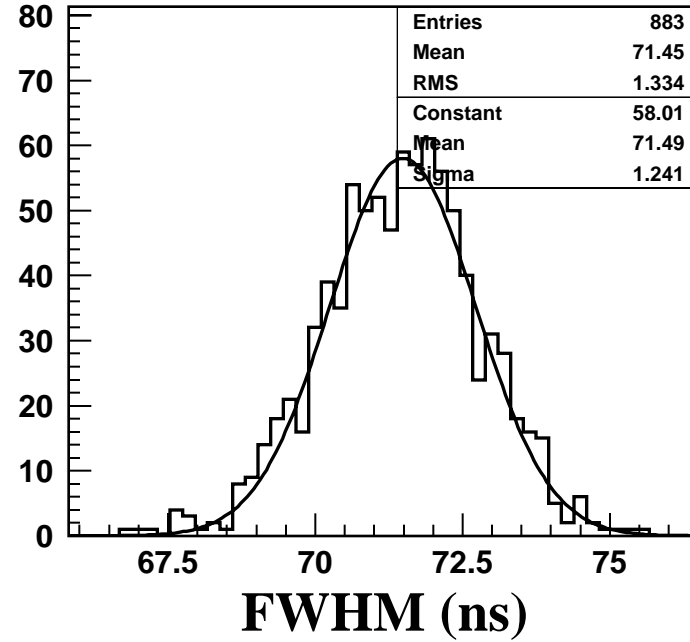

YLF Laser1

Ti:S Laser1

20/Oct/2003
495nm, 28A,
same tuning as 440nm