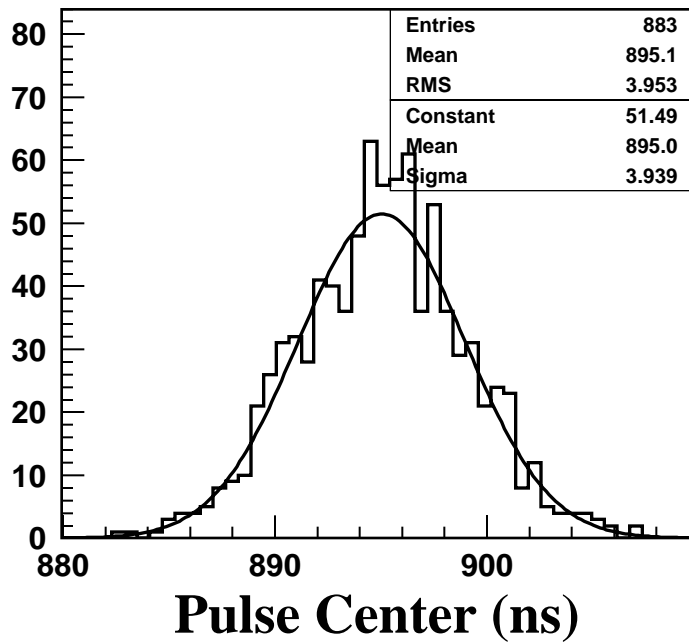

YLF Laser1

Ti:S Laser1

20/Oct/2003
495nm, 28A,
same tuning as 440nm