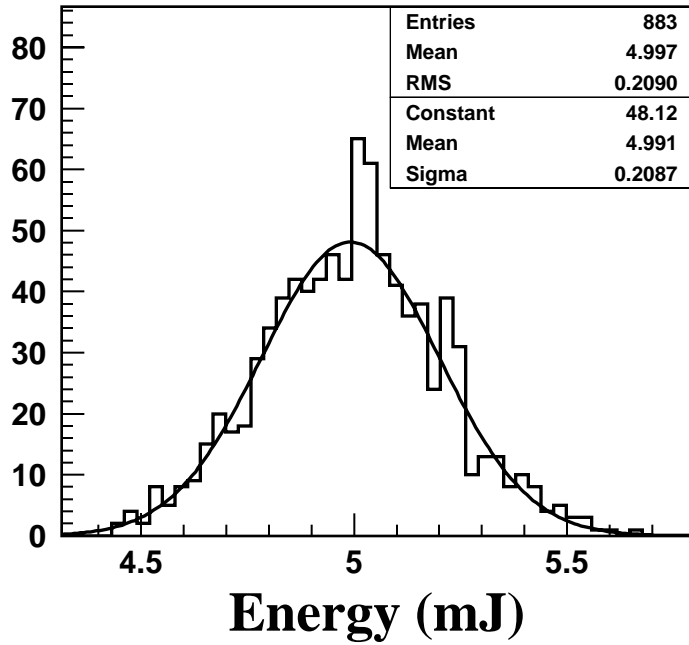

YLF Laser1

Ti:S Laser1

20/Oct/2003
495nm, 28A,
same tuning as 440nm