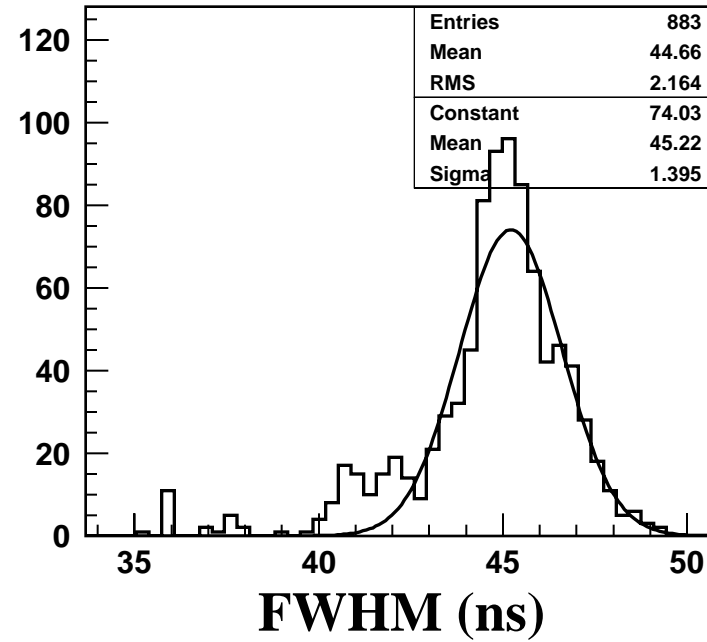

YLF Laser1

Ti:S Laser1

20/Oct/2003
495nm, 28A,
same tuning as 440nm