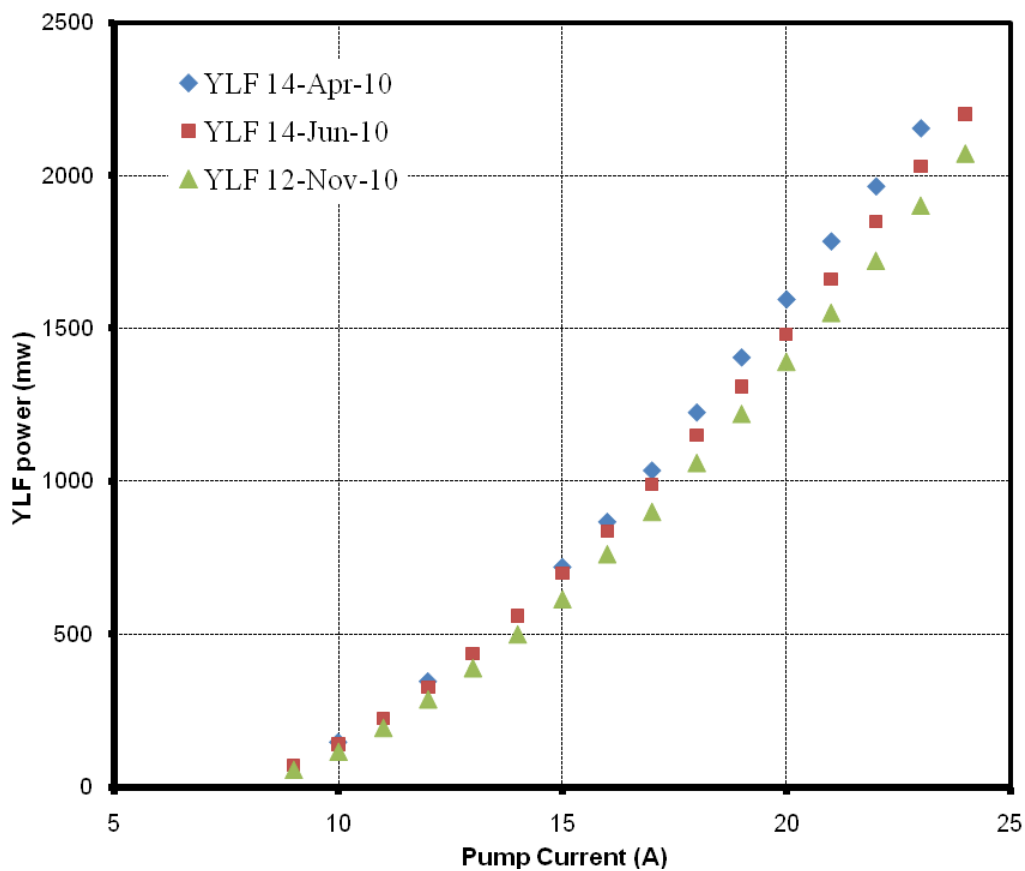

LASER 2

New lamp , 1000hrs. old lamp model, tuning YLF OK. ETM = 28745hrs.

Nd:YLF LASERS 2

Nd:YLF LASER PUMPED TI:S LASERS 2