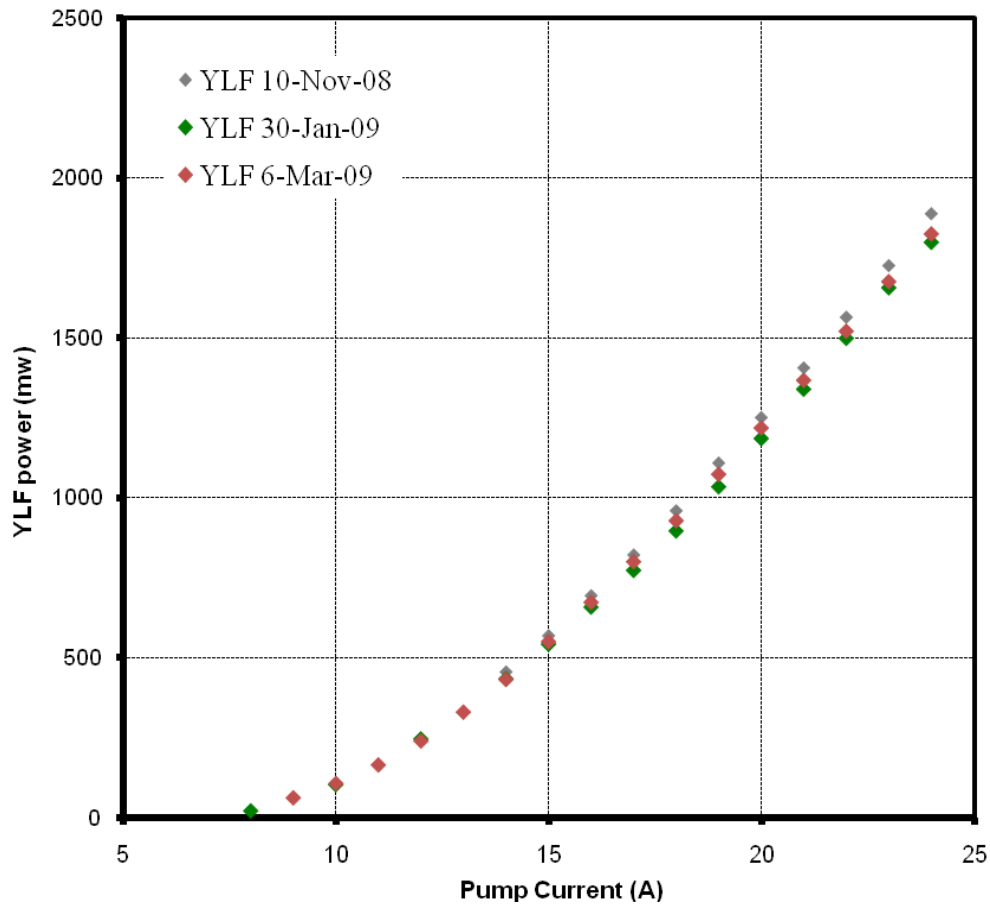

Laser2 6 March 2009 ETM=22544hrs

New lamp because Phase modulator failed

Nd:YLF LASERS 2

Nd:YLF LASER PUMPED TI:S LASERS 2