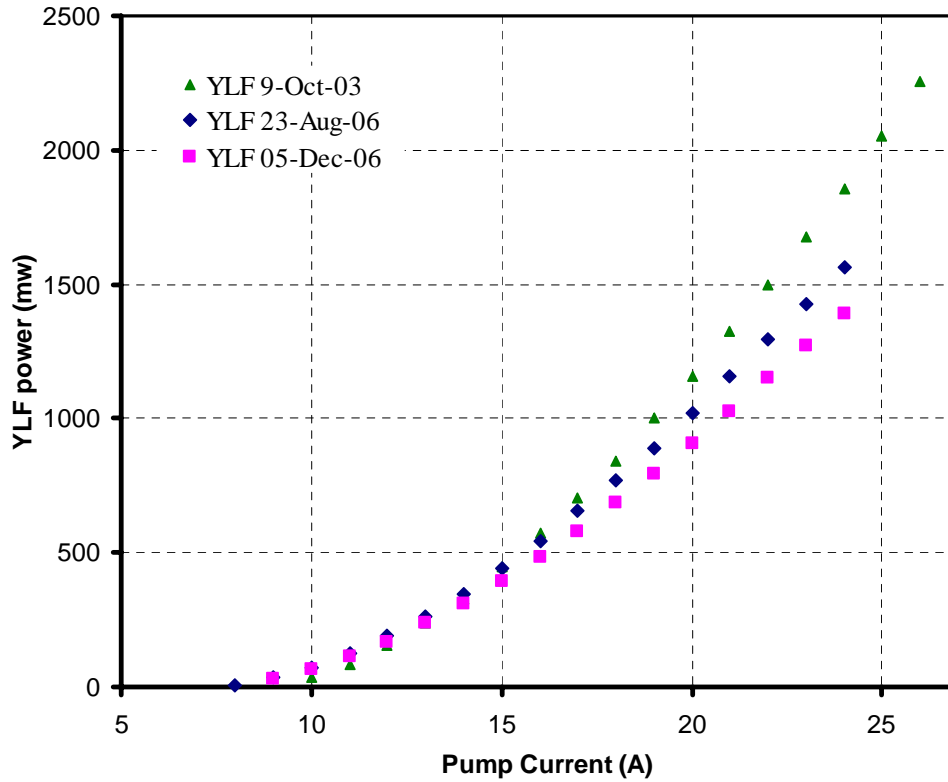

ETH= 16587hrs, Lamp= 2469hrs New flow tube

Nd:YLF LASERS 2

Nd:YLF LASER PUMPED TI:S LASERS 2