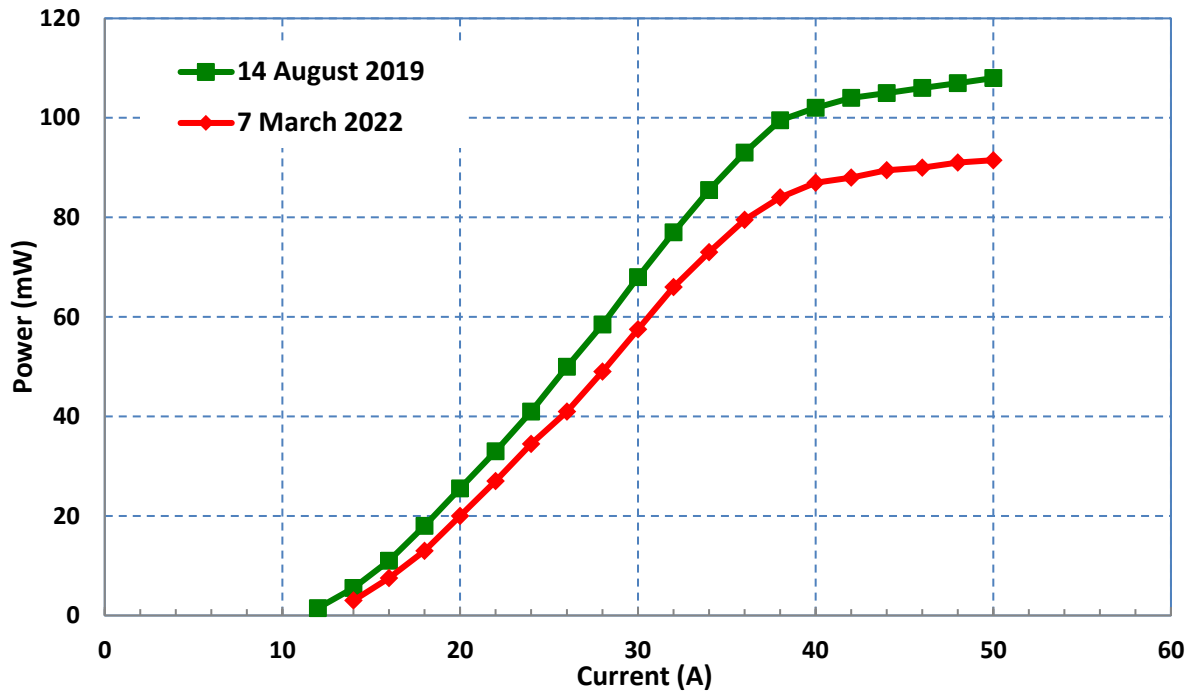

DP2-2 calibration 2022

The 1st DP2 laser (SN:11-381) output power

The 1st DP2 laser (SN:11-381) output power