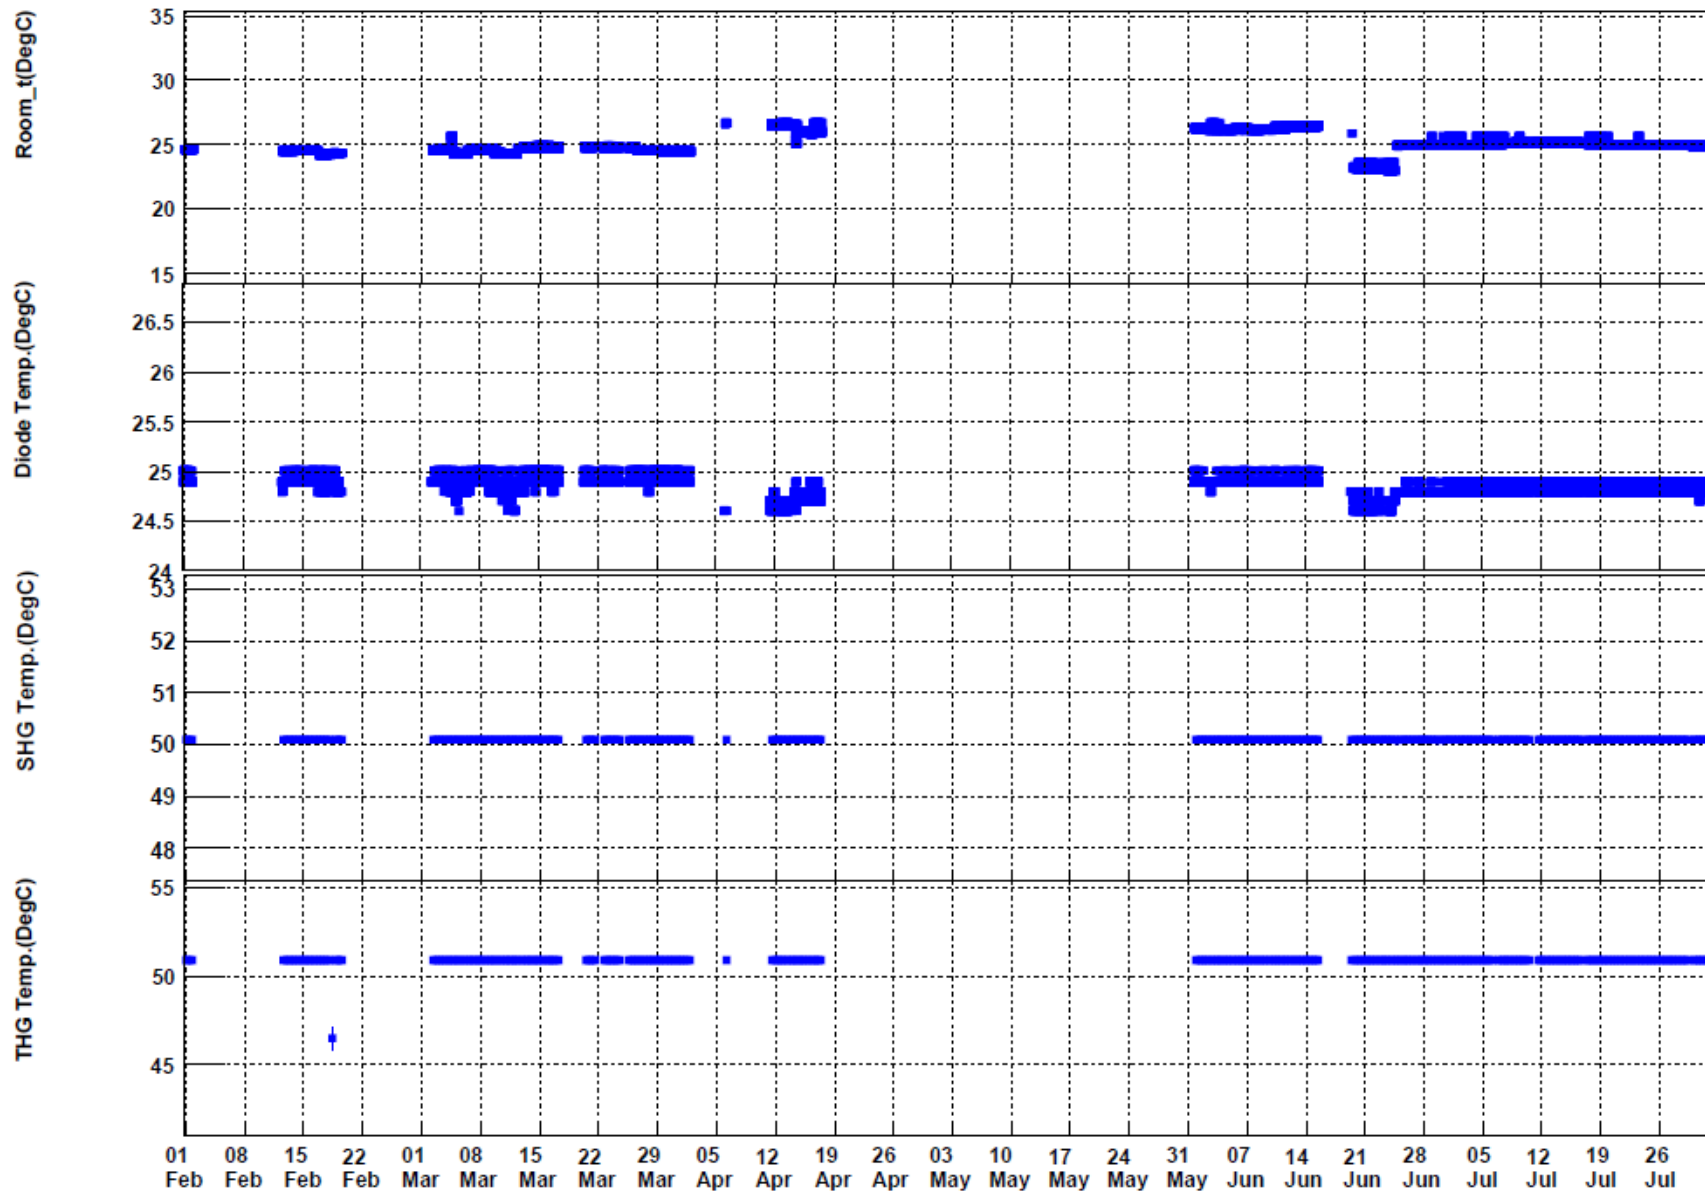

Slow Monitoring

Temp & current

Slow Monitoring