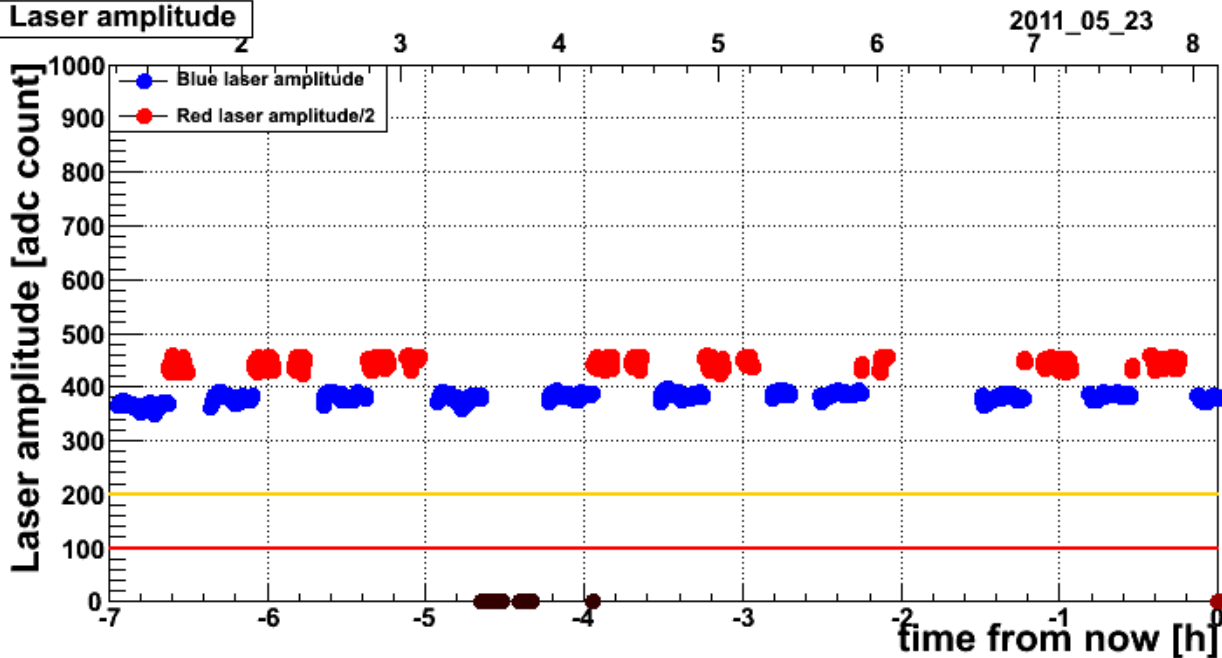

### Laser amplitude

Now is Mon May 23 08:09:22 2011

### Laser timing

Now is Mon May 23 08:10:43 2011