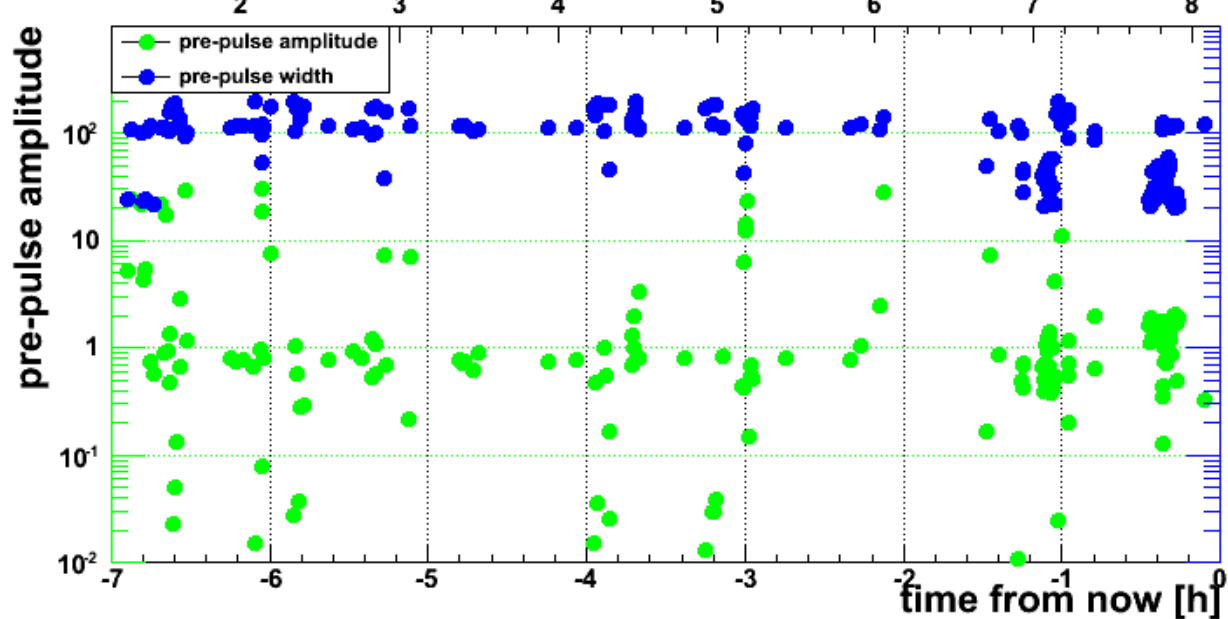

Pre-pulse search

Now is Mon May 23 08:10:43 2011