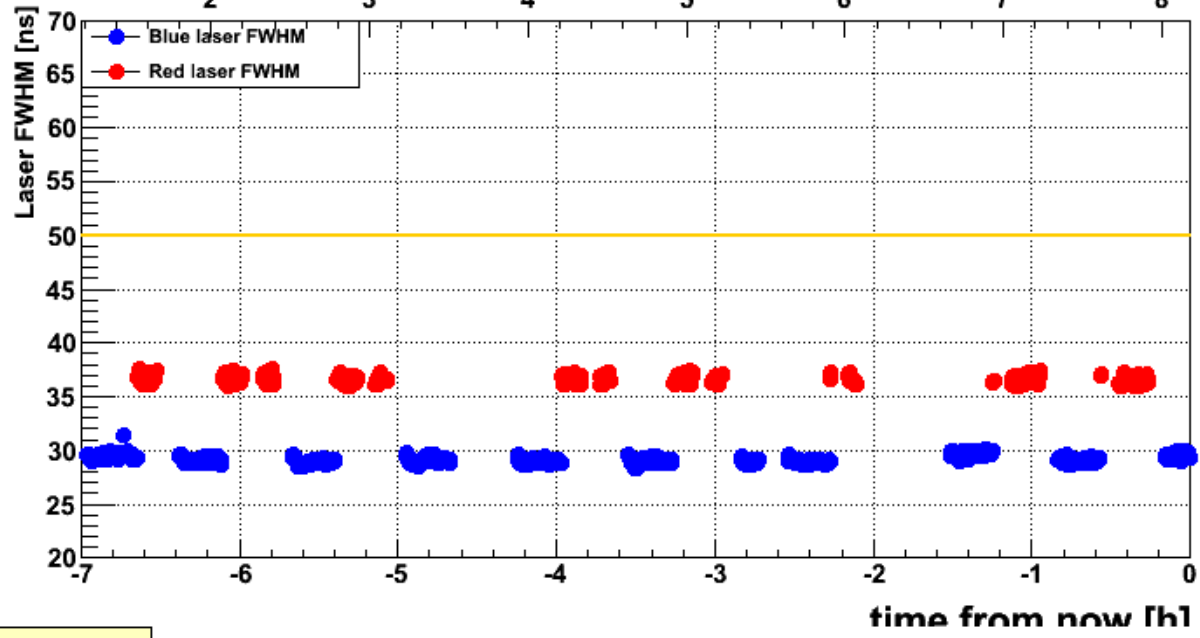

### Laser RMS

Now is Mon May 23 08:09:22 2011

Laser jitter

2011\_05\_23  
7

Now is Mon May 23 08:10:43 2011

Laser FWHM

2 3 4 5 6 7 8

Now is Mon May 23 08:10:43 2011

### Laser timing

Now is Mon May 23 08:10:43 2011