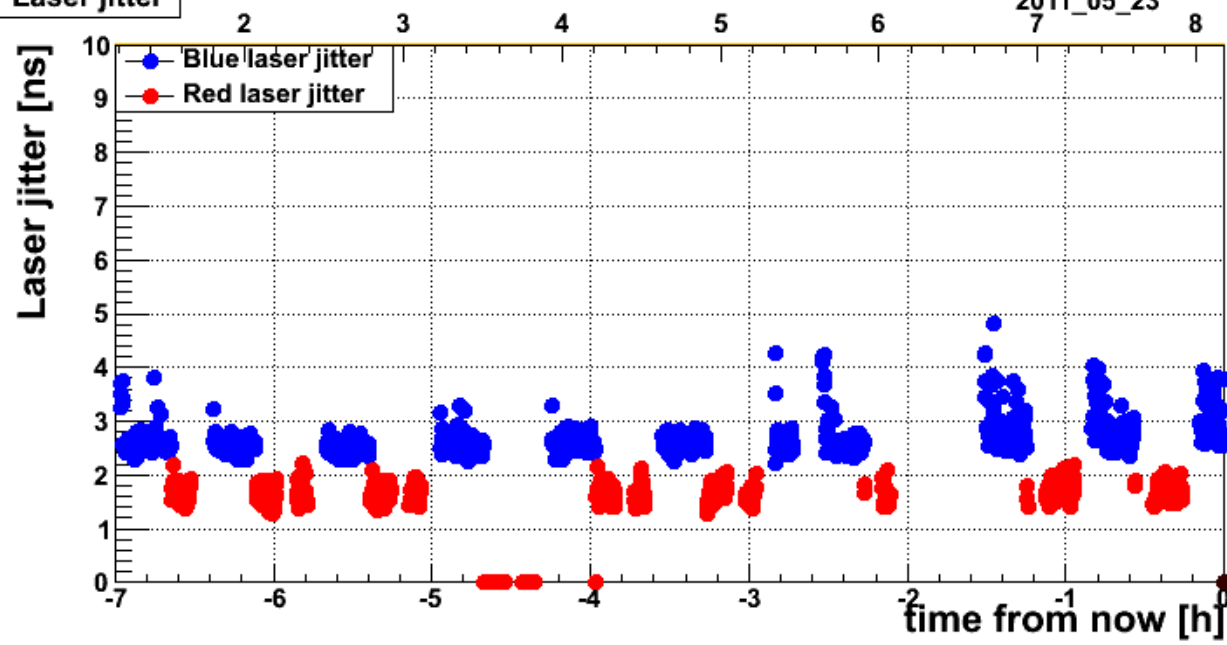

### Laser amplitude

Now is Mon May 23 08:09:22 2011

### Laser RMS

Now is Mon May 23 08:09:22 2011

Laser jitter

2011\_05\_23  
7

Now is Mon May 23 08:10:43 2011

Laser FWHM

2 3 4 5 6 7 8

Now is Mon May 23 08:10:43 2011

### Laser timing

Now is Mon May 23 08:10:43 2011