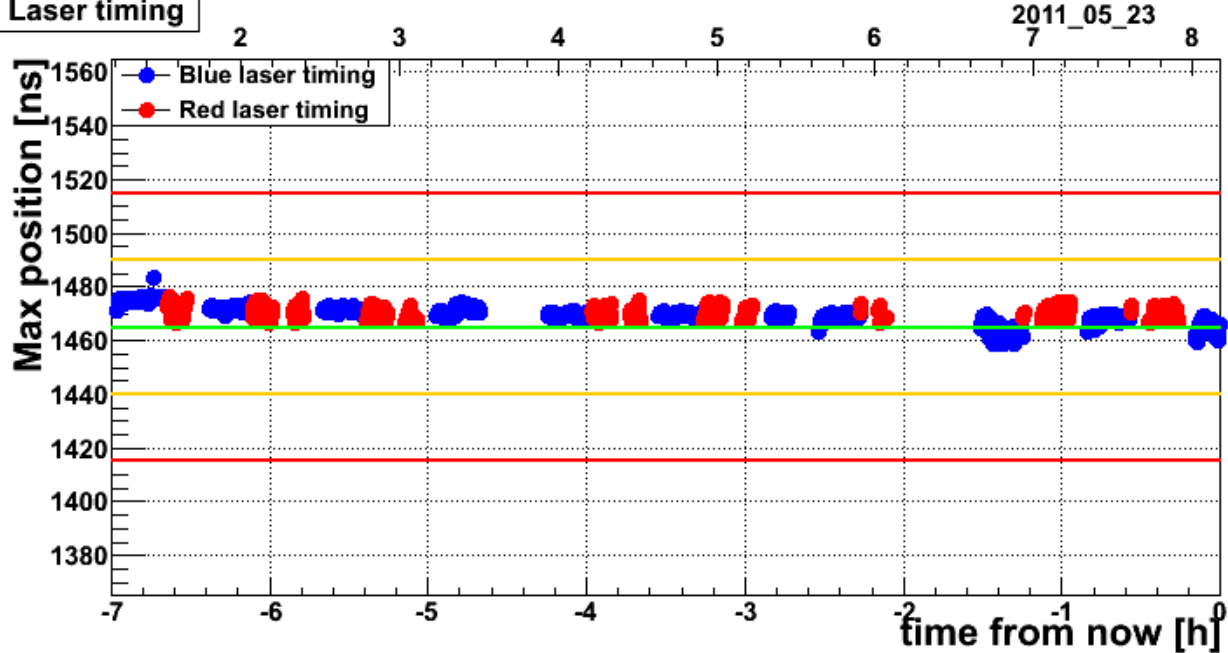

### Laser RMS

Now is Mon May 23 08:09:22 2011

Laser jitter

2011\_05\_23  
7

Now is Mon May 23 08:10:43 2011

Laser FWHM

2 3 4 5 6 7 8

Now is Mon May 23 08:10:43 2011

### Laser timing

Now is Mon May 23 08:10:43 2011