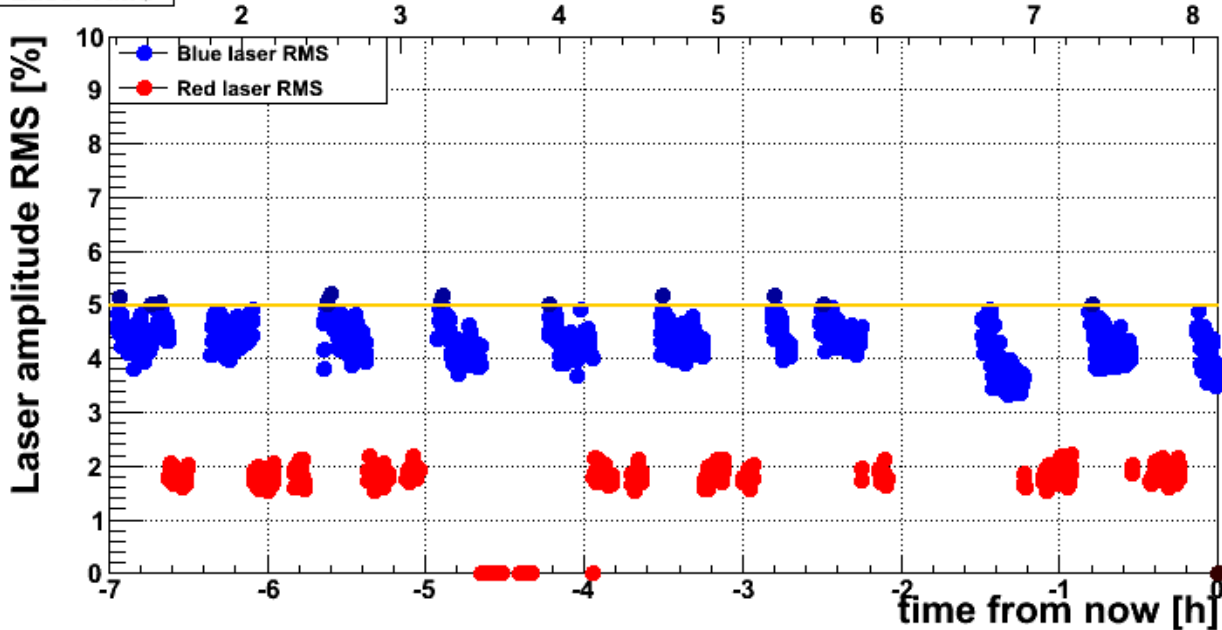

### Laser amplitude

Now is Mon May 23 08:09:22 2011

### Laser RMS

Now is Mon May 23 08:09:22 2011

Laser jitter

2011\_05\_23  
7

Now is Mon May 23 08:10:43 2011

Laser FWHM

2 3 4 5 6 7 8

Now is Mon May 23 08:10:43 2011

### Laser timing

Now is Mon May 23 08:10:43 2011