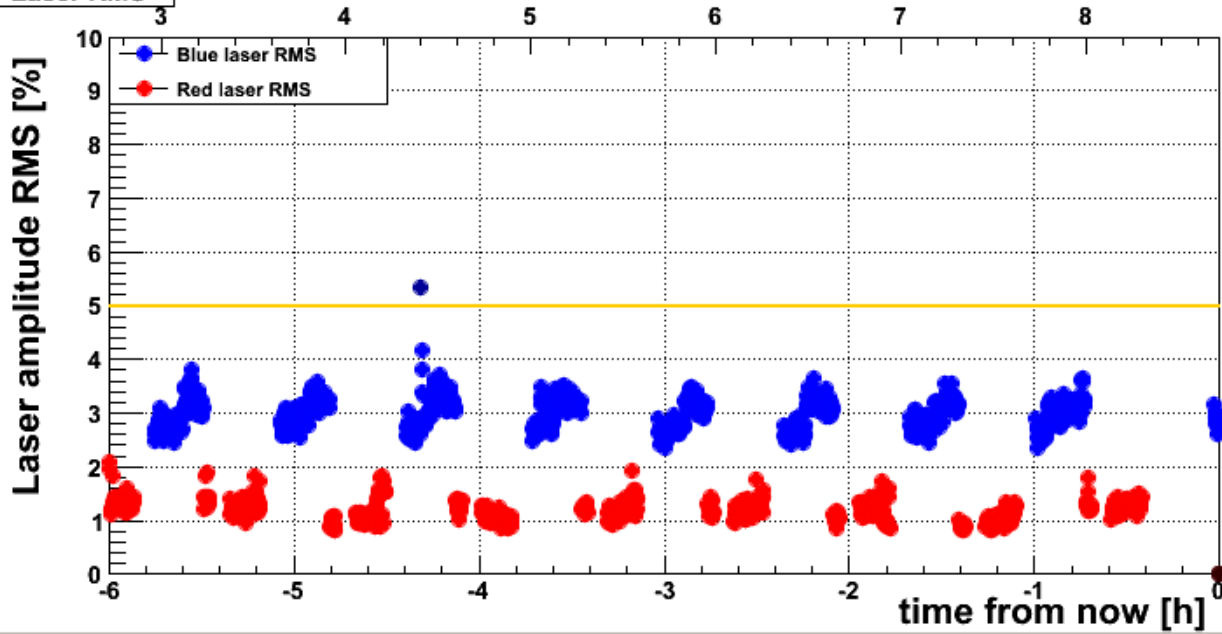

Laser amplitude

Laser RMS

Now is Mon Aug 1 08:43:07 2011

Now is Mon Aug 1 08:43:07 2011

Laser jitter

2011_08_01
8

Laser jitter [ns]

- Blue laser jitter
- Red laser jitter

Laser FWHM

3 4 5 6 7 8

Laser FWHM [ns]

- Blue laser FWHM
- Red laser FWHM

Now is Mon Aug 1 08:45:37 2011

Now is Mon Aug 1 08:45:37 2011

Laser timing

2011_08_01