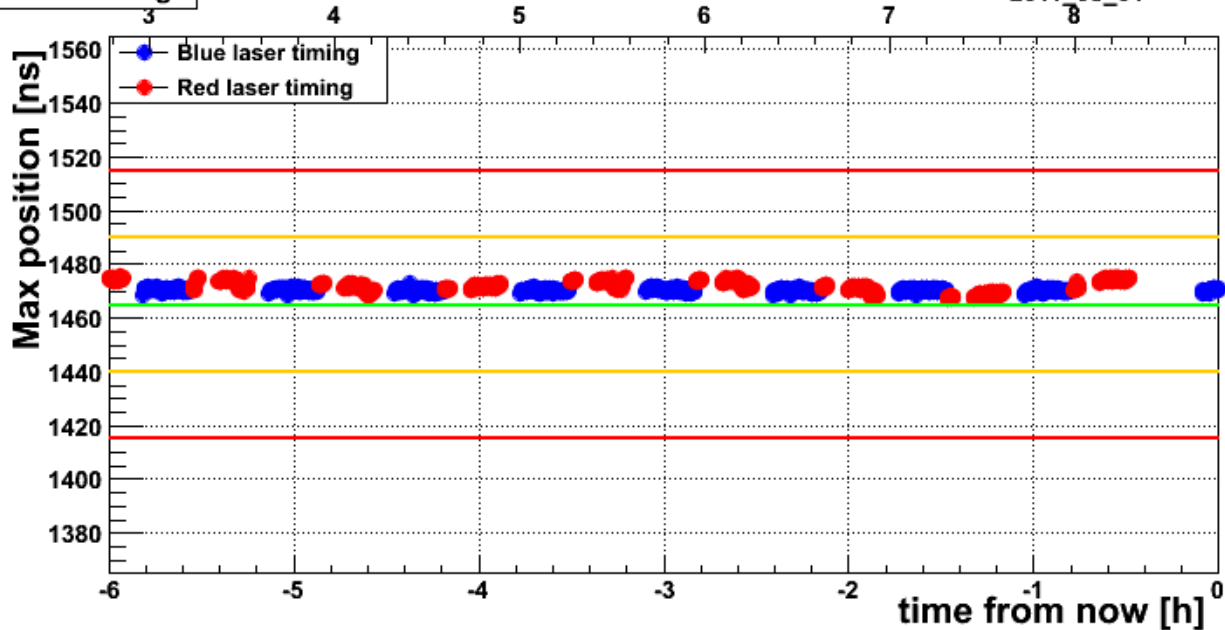

Laser FWHM

3 4 5 6 7 8

Laser FWHM [ns]

- Blue laser FWHM
- Red laser FWHM

Now is Mon Aug 1 08:45:37 2011

Now is Mon Aug 1 08:45:37 2011

Laser timing

2011_08_01