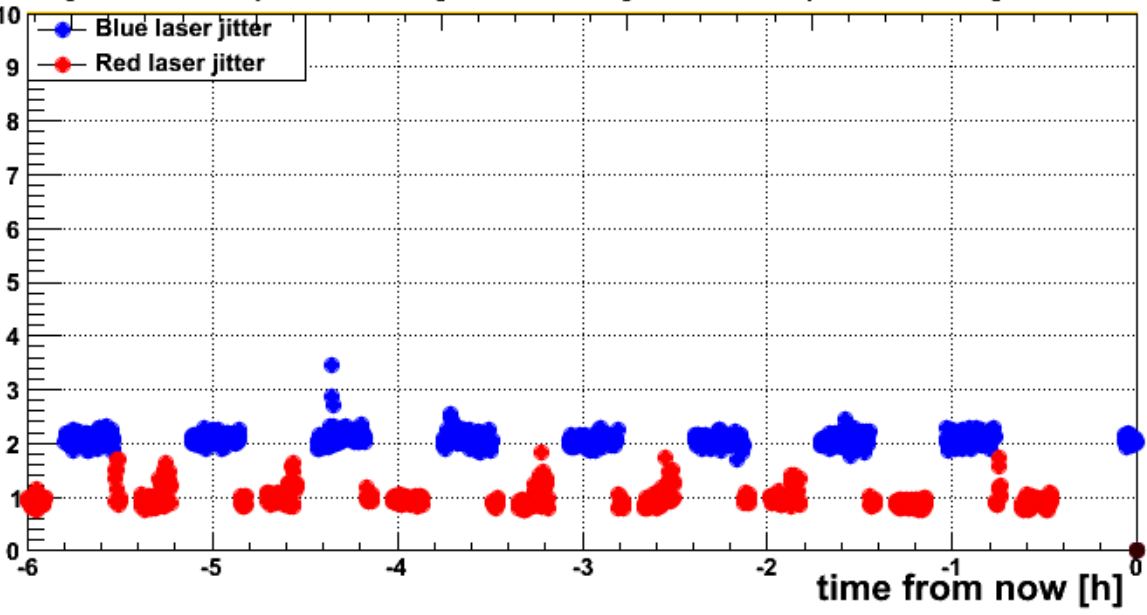

Laser amplitude

Laser RMS

Now is Mon Aug 1 08:43:07 2011

Now is Mon Aug 1 08:43:07 2011

Laser jitter

2011_08_01
8

Laser jitter [ns]

- Blue laser jitter
- Red laser jitter

Laser FWHM

3 4 5 6 7 8

Laser FWHM [ns]

- Blue laser FWHM
- Red laser FWHM

Now is Mon Aug 1 08:45:37 2011

Now is Mon Aug 1 08:45:37 2011

Laser timing

2011_08_01