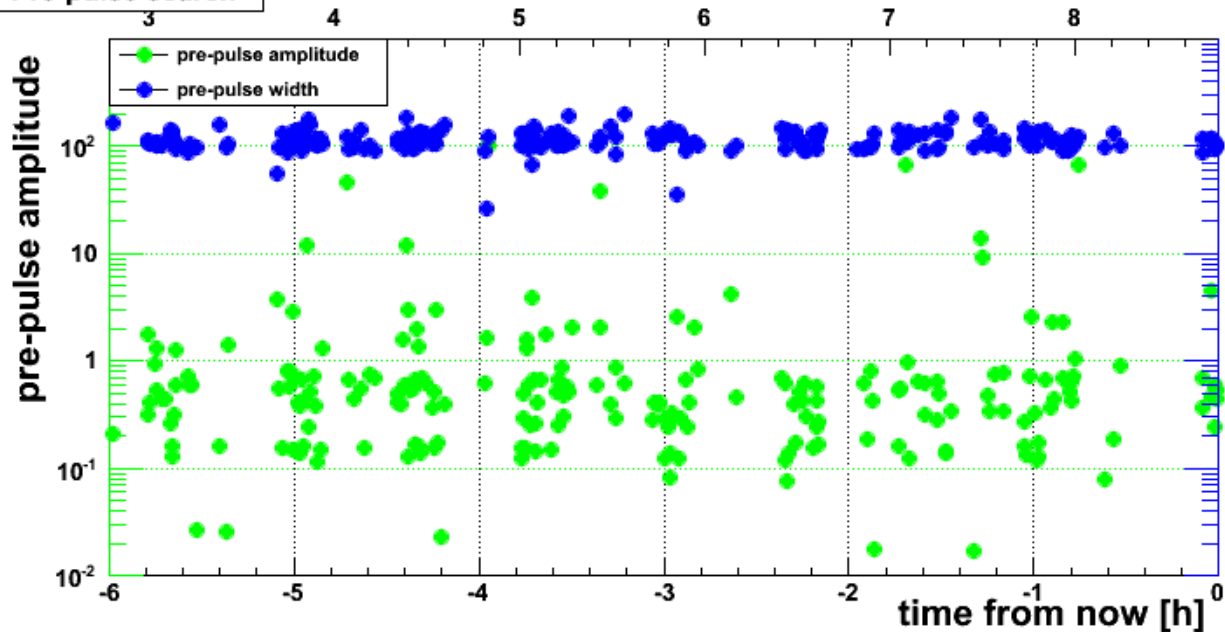

Pre-pulse search

Now is Mon Aug 1 08:46:51 2011