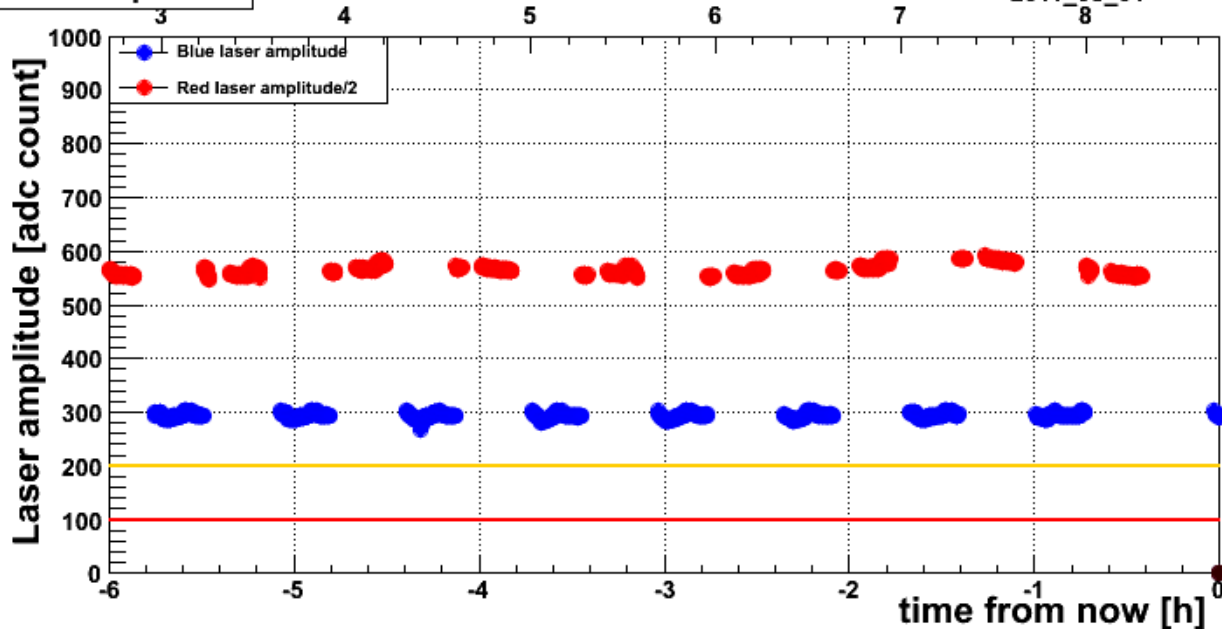

Laser amplitude

Laser RMS

Now is Mon Aug 1 08:43:07 2011

Now is Mon Aug 1 08:43:07 2011

Laser jitter

2011_08_01
8

Laser jitter [ns]

- Blue laser jitter
- Red laser jitter

Laser FWHM

3 4 5 6 7 8

Laser FWHM [ns]

- Blue laser FWHM
- Red laser FWHM

Now is Mon Aug 1 08:45:37 2011

Now is Mon Aug 1 08:45:37 2011

Laser timing

2011_08_01