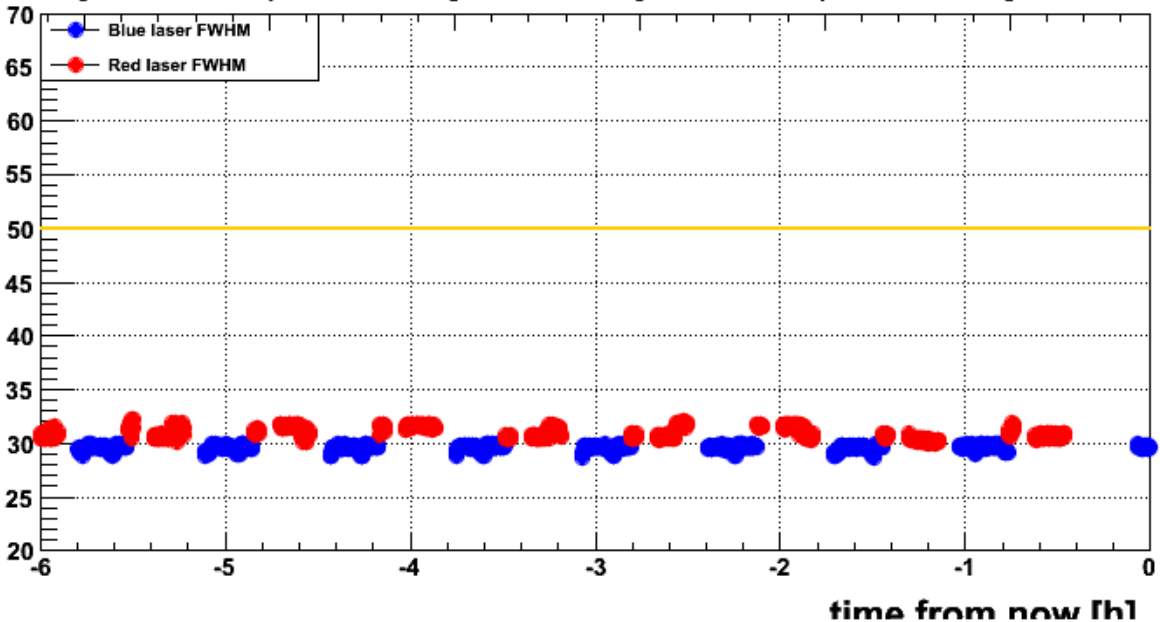

Laser amplitude

Laser RMS

Now is Mon Aug 1 08:43:07 2011

Now is Mon Aug 1 08:43:07 2011

Laser jitter

2011_08_01
8

Laser jitter [ns]

- Blue laser jitter
- Red laser jitter

Laser FWHM

3 4 5 6 7 8

Laser FWHM [ns]

- Blue laser FWHM
- Red laser FWHM

Now is Mon Aug 1 08:45:37 2011

Now is Mon Aug 1 08:45:37 2011

Laser timing

2011_08_01