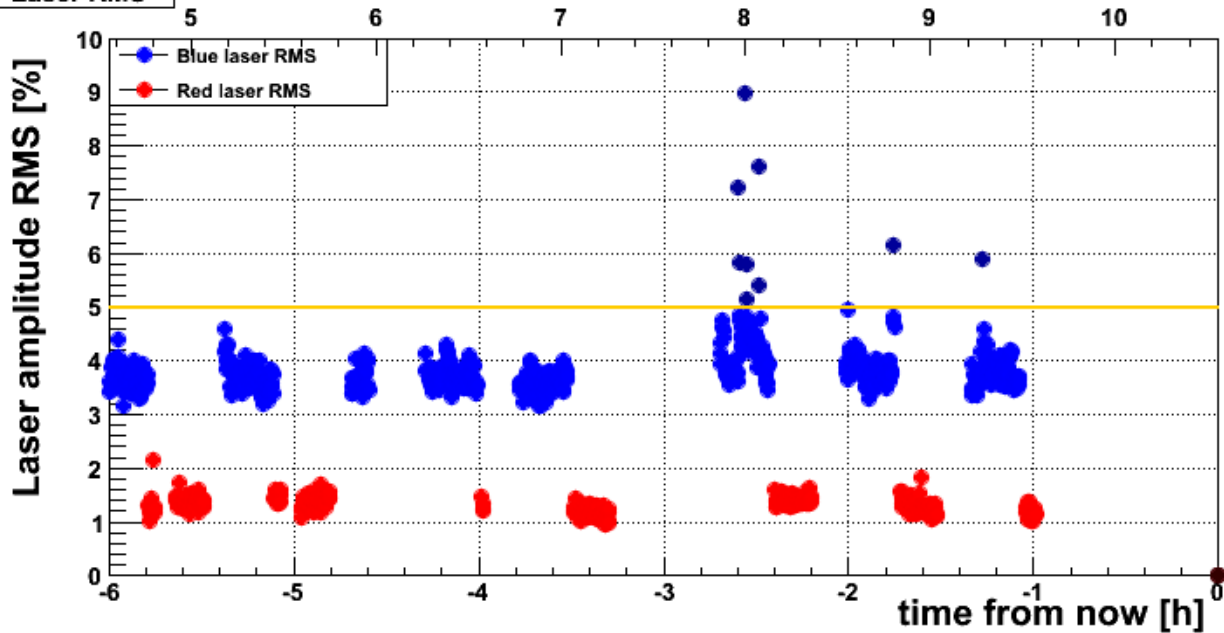

Laser amplitude

Now is Fri Jul 15 10:33:25 2011

Laser RMS

Now is Fri Jul 15 10:33:25 2011