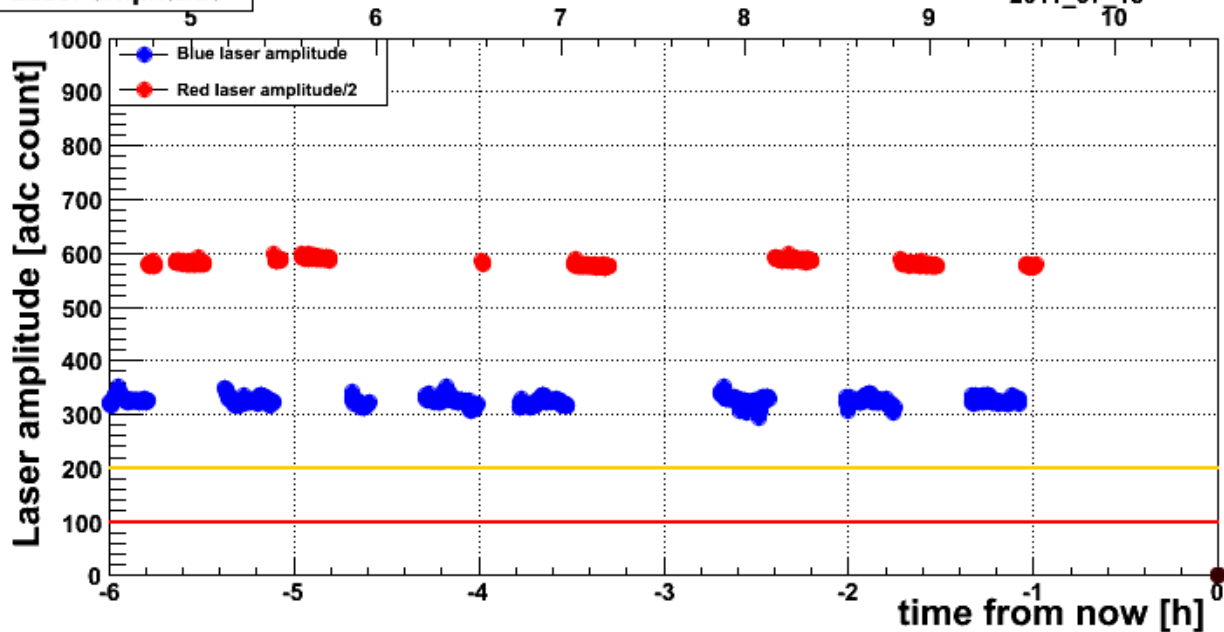

Laser amplitude

Now is Fri Jul 15 10:33:25 2011

Laser RMS

Now is Fri Jul 15 10:33:25 2011