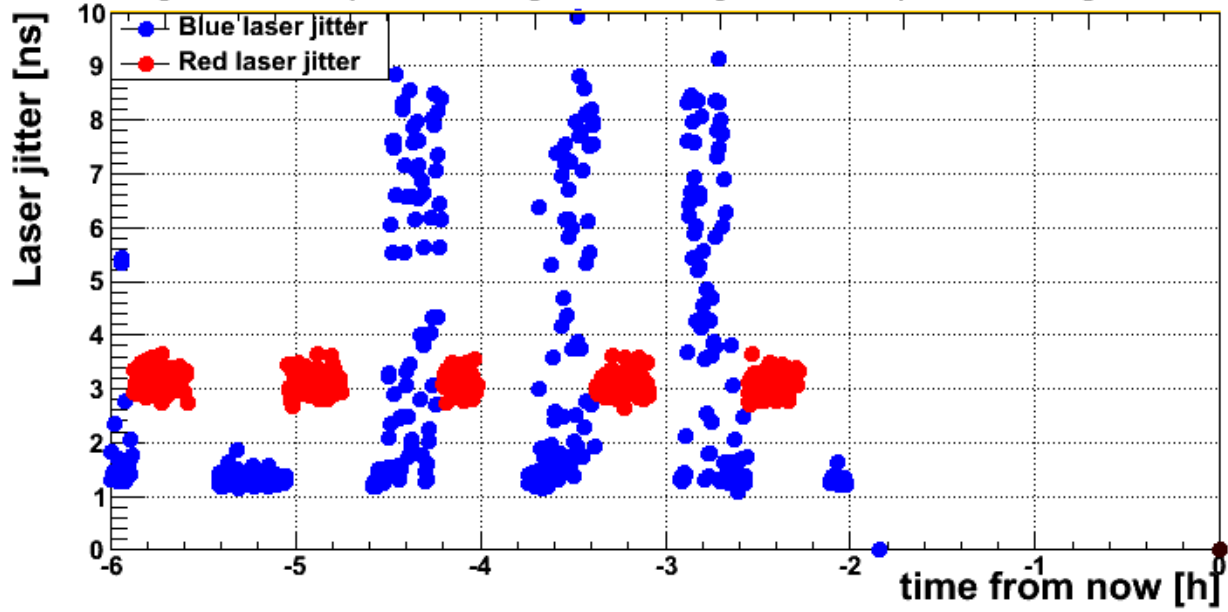

### Laser amplitude

Now is Mon Aug 30 08:41:07 2010

### Laser RMS

Now is Mon Aug 30 08:41:07 2010

Laser jitter

Now is Mon Aug 30 08:42:25 2010

Laser FWHM

Now is Mon Aug 30 08:42:25 2010

Laser timing

2010\_08\_30