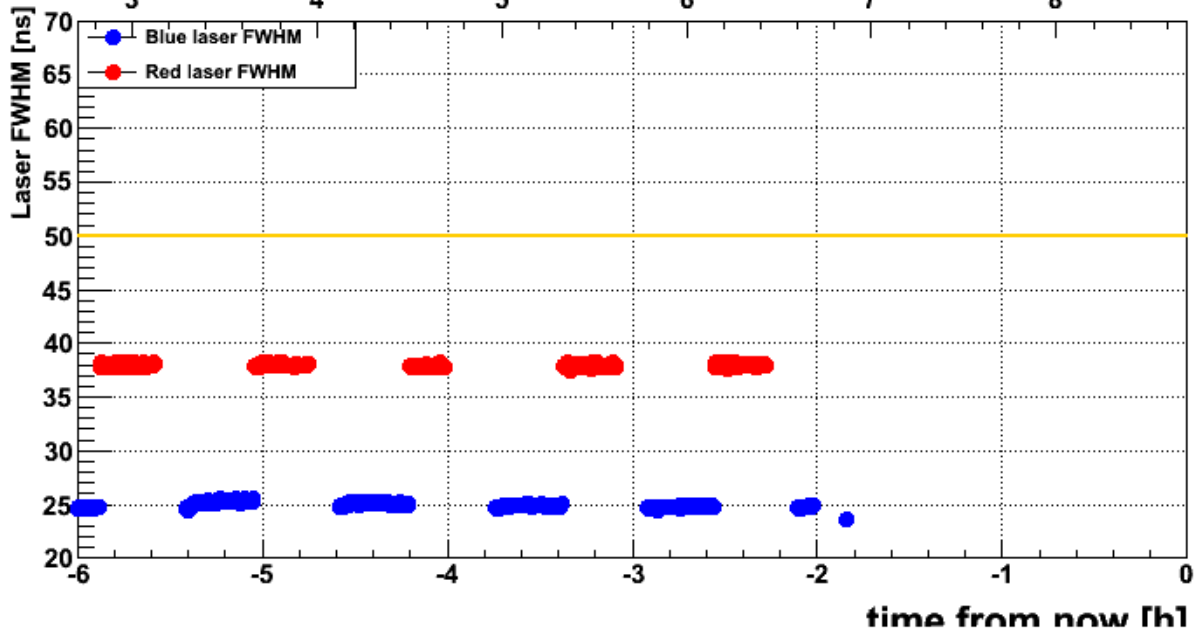

### Laser RMS

Now is Mon Aug 30 08:41:07 2010

Laser jitter

Now is Mon Aug 30 08:42:25 2010

Laser FWHM

Now is Mon Aug 30 08:42:25 2010

Laser timing

2010\_08\_30