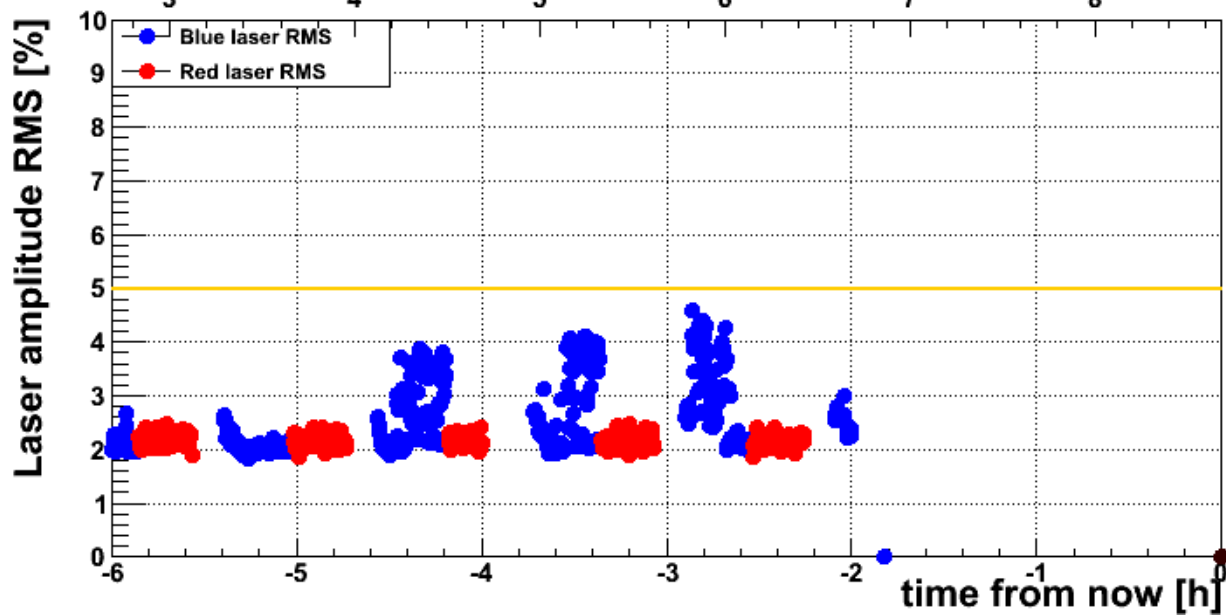

### Laser amplitude

Now is Mon Aug 30 08:41:07 2010

### Laser RMS

Now is Mon Aug 30 08:41:07 2010

Laser jitter

Now is Mon Aug 30 08:42:25 2010

Laser FWHM

Now is Mon Aug 30 08:42:25 2010

Laser timing

2010\_08\_30