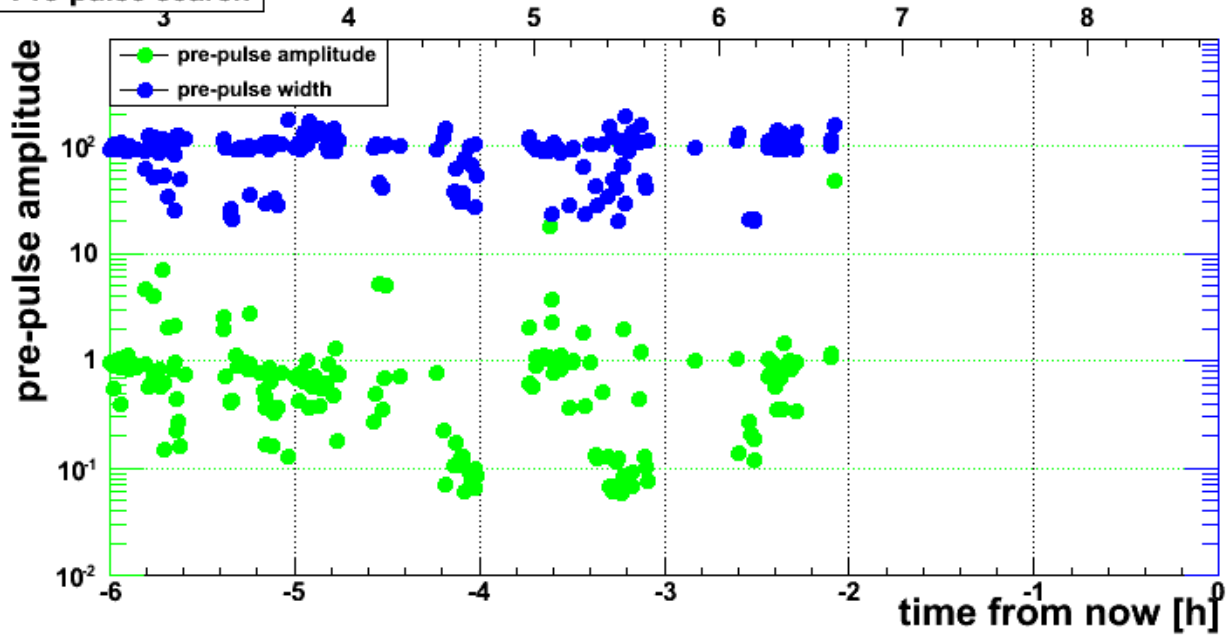

### Laser RMS

Now is Mon Aug 30 08:41:07 2010

Laser jitter

Now is Mon Aug 30 08:42:25 2010

Laser FWHM

Now is Mon Aug 30 08:42:25 2010

Laser timing

2010\_08\_30

Now is Mon Aug 30 08:42:25 2010

Pre-pulse search

Now is Mon Aug 30 08:42:25 2010