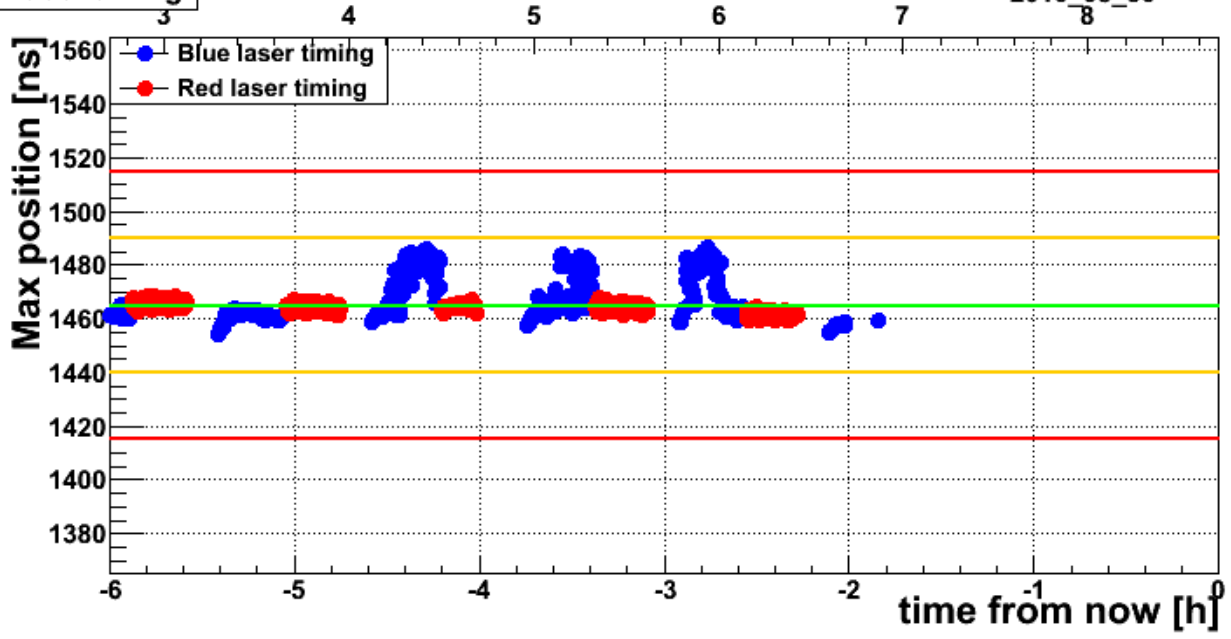

### Laser amplitude

Now is Mon Aug 30 08:41:07 2010

### Laser RMS

Now is Mon Aug 30 08:41:07 2010

Laser jitter

Now is Mon Aug 30 08:42:25 2010

Laser FWHM

Now is Mon Aug 30 08:42:25 2010

Laser timing

2010\_08\_30

Now is Mon Aug 30 08:42:25 2010

Pre-pulse search

Now is Mon Aug 30 08:42:25 2010