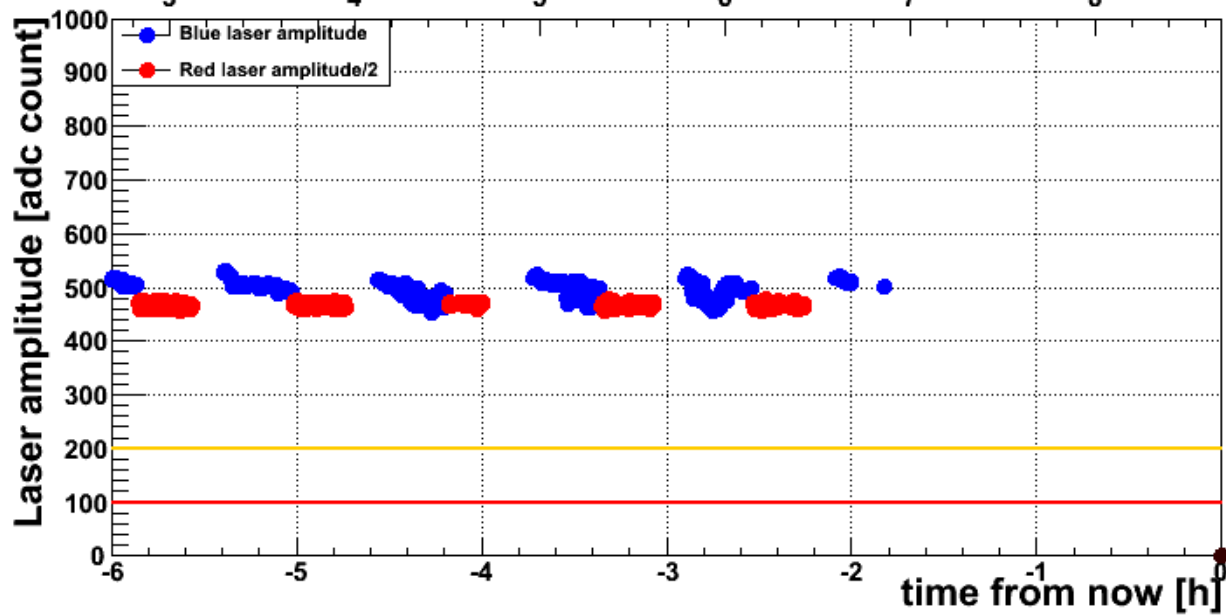

### Laser amplitude

Now is Mon Aug 30 08:41:07 2010