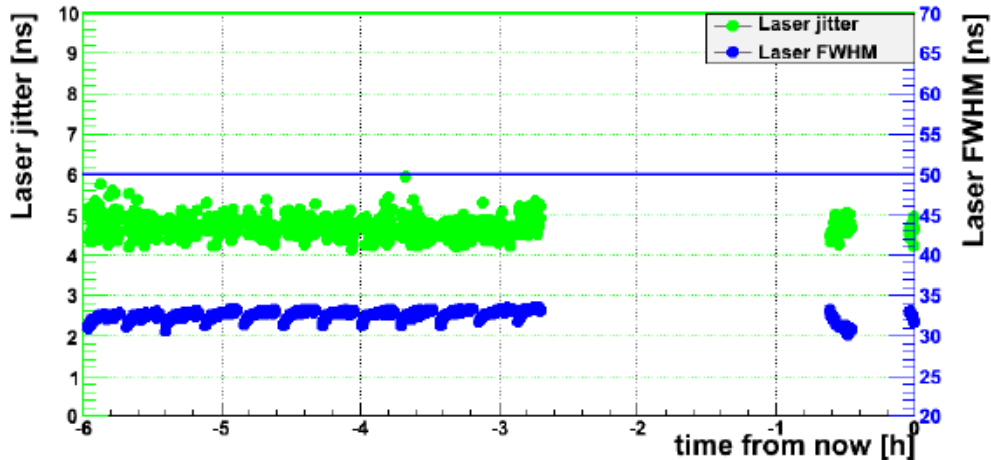

Laser amplitude

Now is : Tue Oct 27 08:44:00

Laser timing

click on the picture to close

Laser jitter

Pre-pulse search