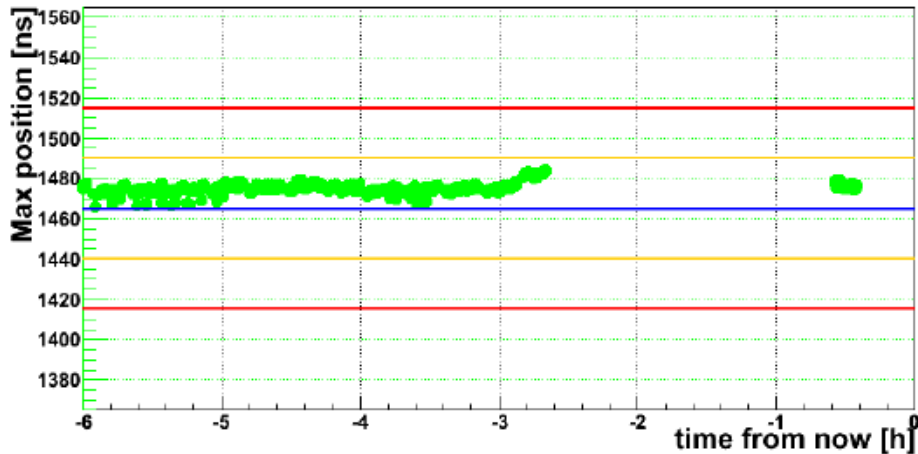

Laser amplitude

Now is : Tue Oct 27 08:44:00

Laser timing

click on the picture to close

Laser jitter

Pre-pulse search