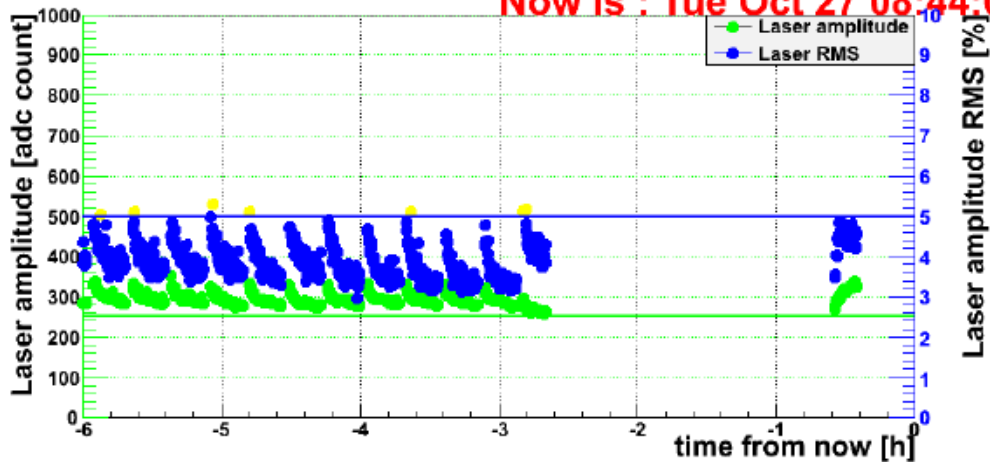

Laser amplitude

Now is : Tue Oct 27 08:44:00

Laser timing

click on the picture to close

Laser jitter

Pre-pulse search