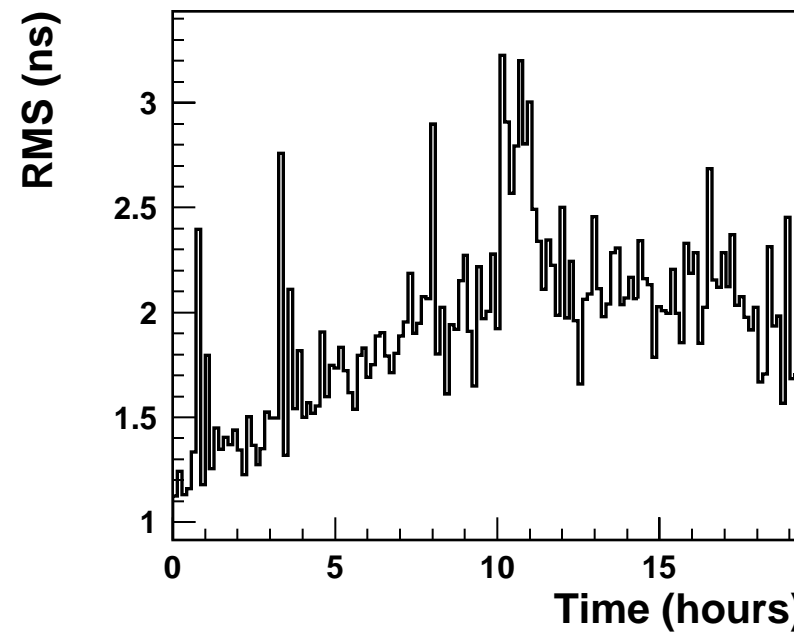

# Pulse FWHM History

YLF Laser

Ti:S Laser

Time (hours)

Time (hours)

# Pulse Center History

YLF Laser

Ti:S Laser

# Power & Wavelength History