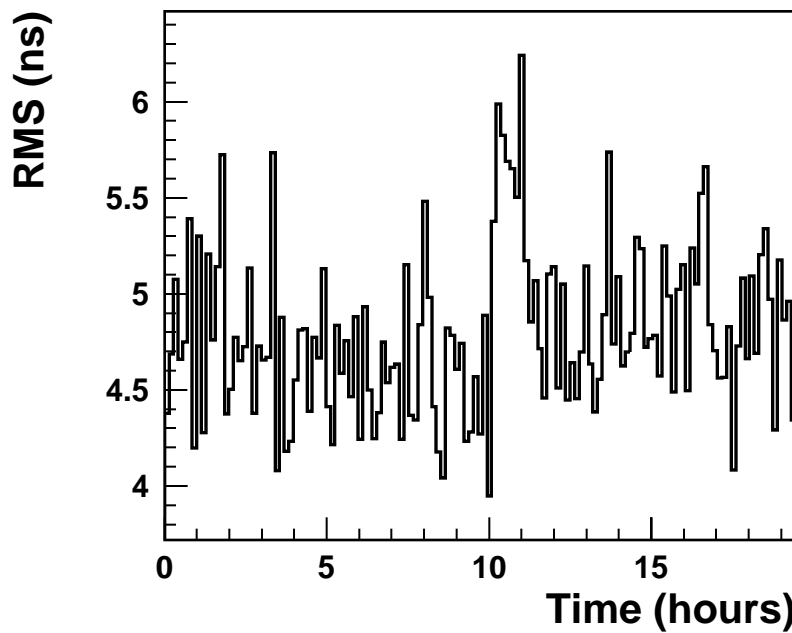

# Pulse FWHM History

YLF Laser

Ti:S Laser

Time (hours)

Time (hours)

# Pulse Center History

YLF Laser

Ti:S Laser

# Power & Wavelength History