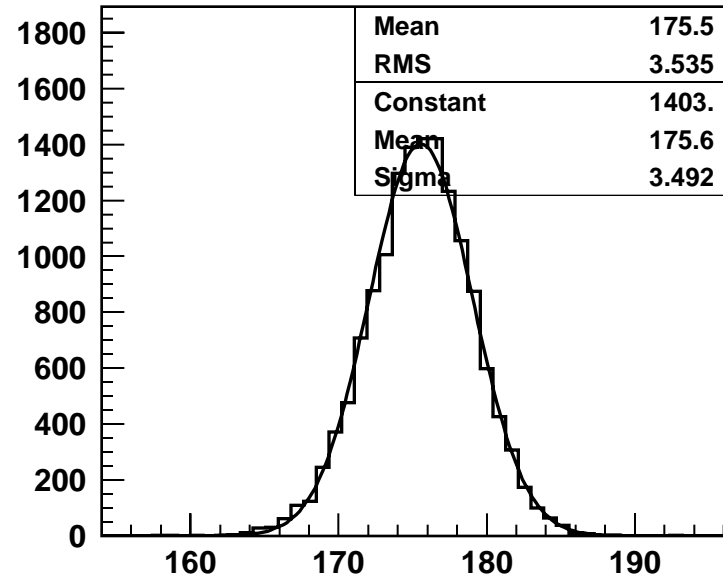

# YLF Laser

**Energy**

**FWHM (ns)**

**Pulse Center (ns)**

# Power & Wavelength History