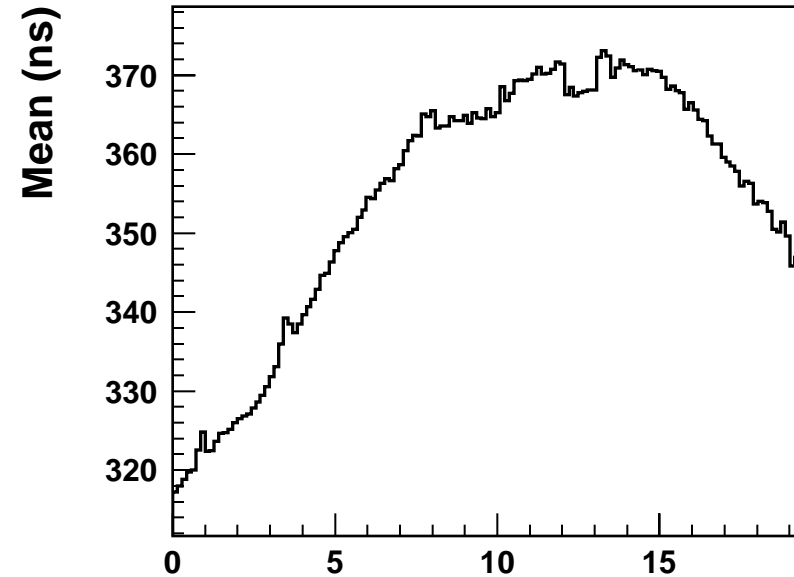

# Pulse FWHM History

YLF Laser

Ti:S Laser

Time (hours)

Time (hours)

# Pulse Center History

YLF Laser

Ti:S Laser

# Power & Wavelength History