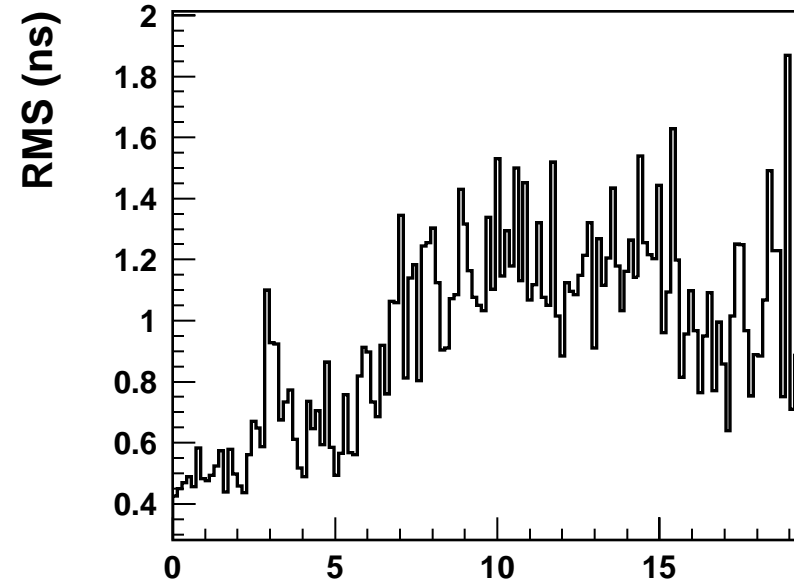

# Pulse FWHM History

YLF Laser

Ti:S Laser

Time (hours)

Time (hours)

# Pulse Center History

YLF Laser

Ti:S Laser

# Power & Wavelength History