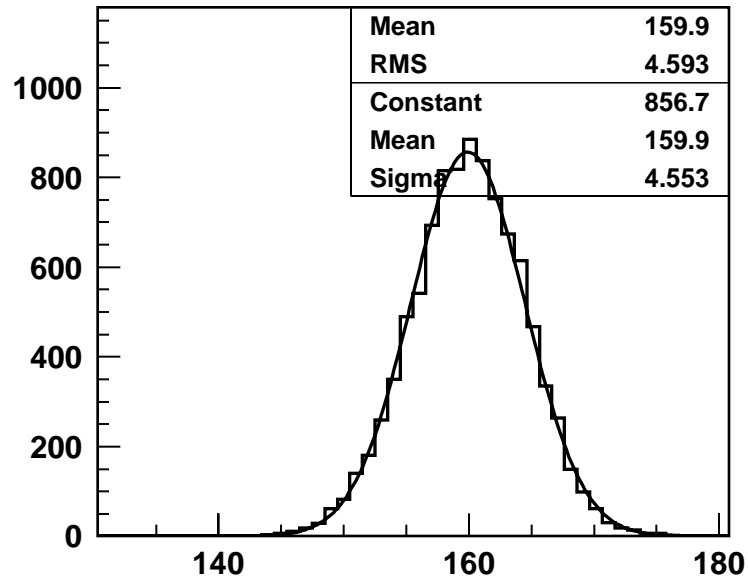

YLF Laser

Energy

FWHM (ns)

Pulse Center (ns)

Ti:S Laser

Energy

FWHM (ns)

Pulse Center (ns)

Pulse Energy History

YLF Laser

Ti:S Laser

Time (hours)

Time (hours)

Pulse FWHM History

Pulse Center History

Power & Wavelength History