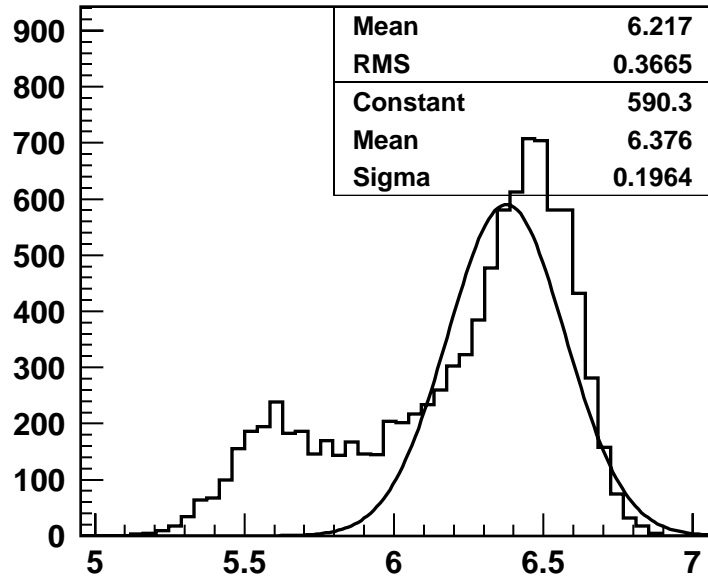

YLF Laser

Energy

FWHM (ns)

Pulse Center (ns)

Ti:S Laser

Energy

FWHM (ns)

Pulse Center (ns)

Pulse Energy History

YLF Laser

Ti:S Laser

Time (hours)

Time (hours)

Pulse FWHM History

Pulse Center History

Power & Wavelength History