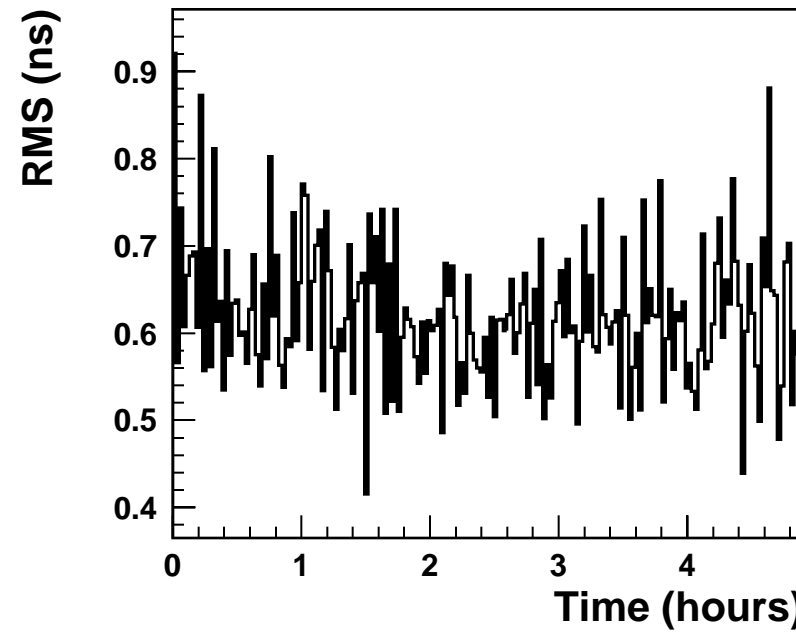

Pulse Energy History

YLF Laser

Ti:S Laser

Time (hours)

Time (hours)

Pulse FWHM History

Pulse Center History

Power & Wavelength History