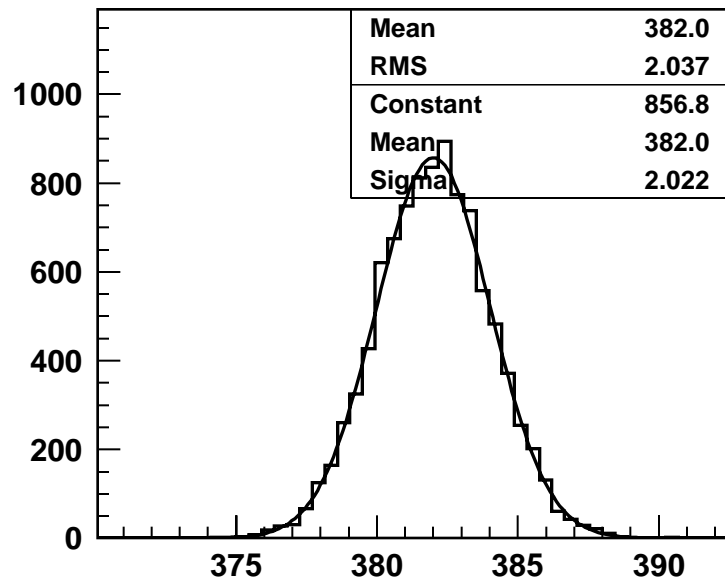

Pulse Center (ns)