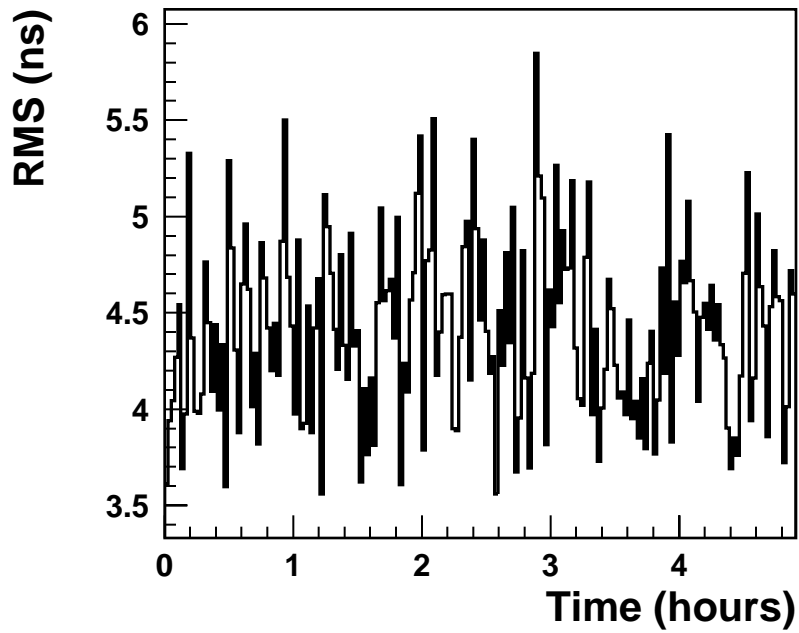

Pulse Energy History

YLF Laser

Ti:S Laser

Time (hours)

Time (hours)

Pulse FWHM History

Pulse Center History

Power & Wavelength History