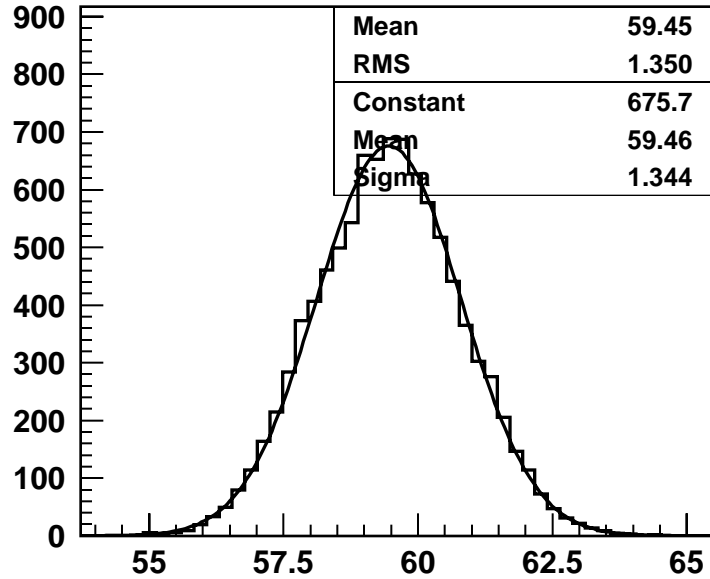

YLF Laser

Energy