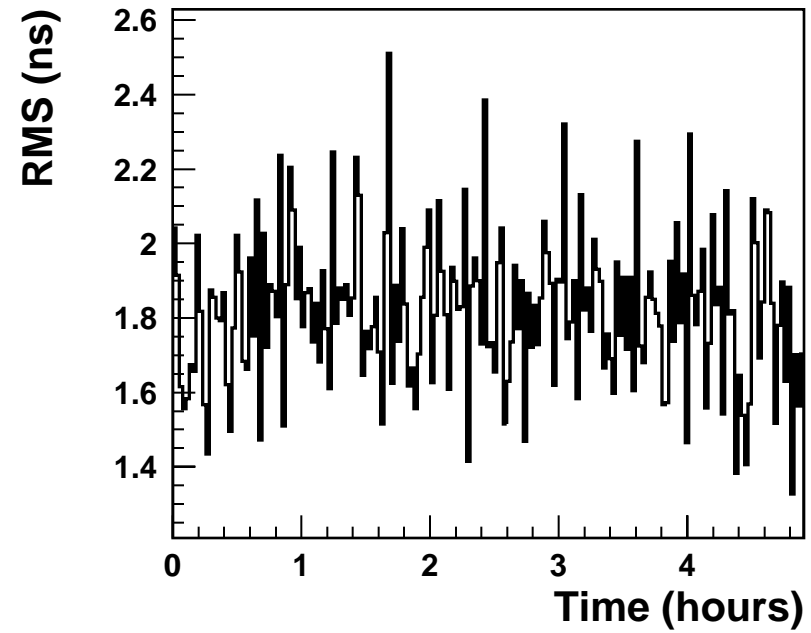

Pulse Energy History

YLF Laser

Ti:S Laser

Time (hours)

Time (hours)

Pulse FWHM History

Pulse Center History

Power & Wavelength History