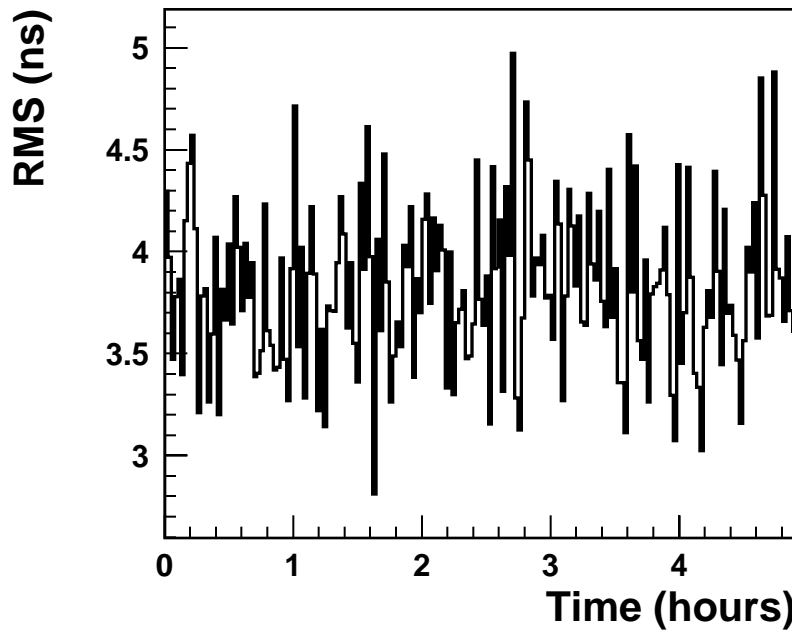

Pulse Energy History

YLF Laser

Ti:S Laser

Time (hours)

Time (hours)

Pulse FWHM History

Pulse Center History

Power & Wavelength History